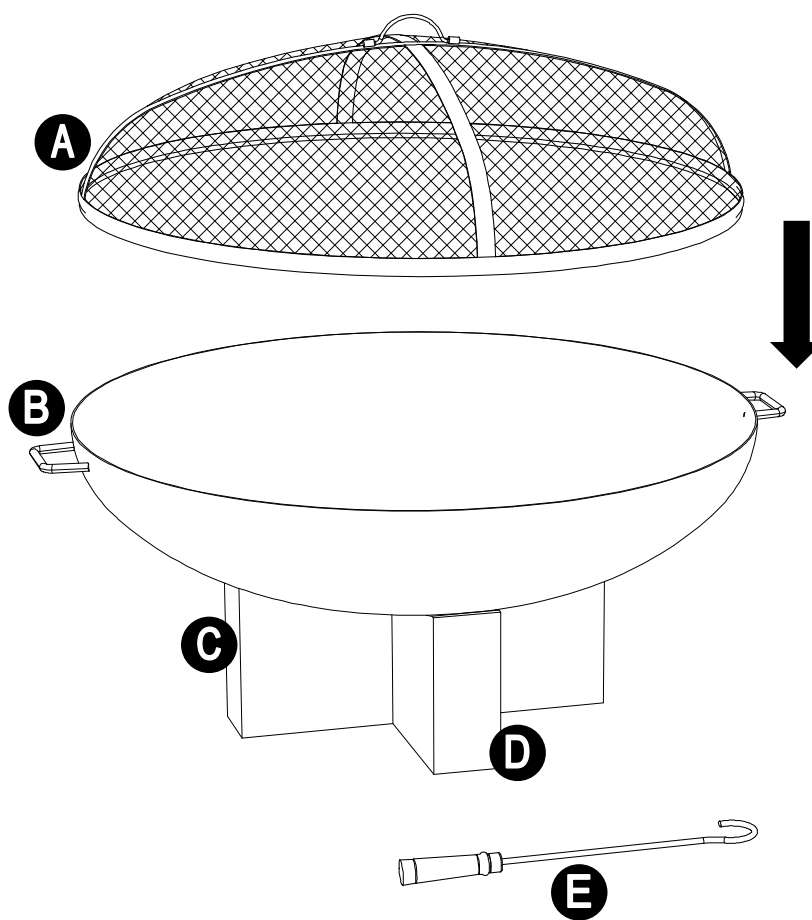

Hardware Pack					
Label		Description	Qty	Add	Part Image
H1		Bolt M6*15	4	1	
H2		Flat washer M6	4	1	
HW		Wrench M6	1	0	

Liste de Pièces				
Étiquette		Description	Quantité	Numéro de la Pièce Diagramme
A		Pare-étincelles	1	
B		Panier à braise	1	
C		Cendrier 1	1	
D		Cendrier 2	1	
E		Tisonnier	1	

Pack Quincaillerie					
Étiquette		Description	Quantité	Add	Numéro de la Pièce Diagramme
H1		Boulon M6*15	4	1	
H2		Rondelle Plate M6	4	1	
HW		Clé M6	1	0	

1

2

3

Care and Maintenance

Before using, clean the Chair completely with a soft dry towel. When not in use, wipe free of any dirt or loose objects, wash with a mild solution of soap and water; rinse thoroughly and dry completely. Do not use strong detergent or abrasive cleaners. Over time nuts and bolts can loosen. Occasionally, check nuts and bolts, re-tighten if necessary.