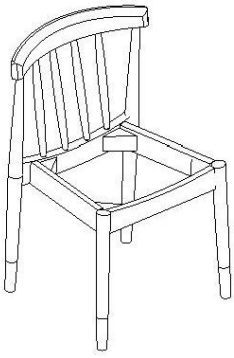

**PARTS**

(1)X1 Frame

(2)X1 Chair Seat

(3)X24 Round Cap Screw

Dia3/16x1/2

(4)X6 Seat Bracket

1 3/16x1x1/16