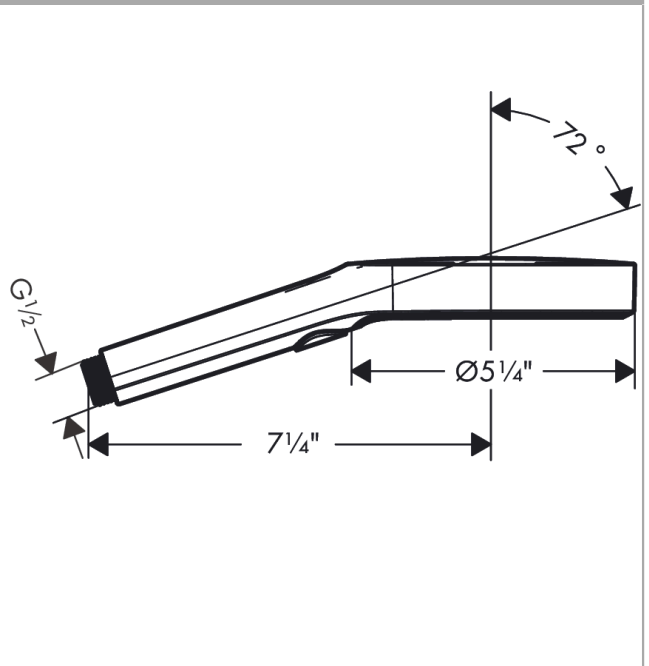

**Rainfinity**  
**Handshower 130 3-Jet, 1.75 GPM**  
 Finishes : **matte white** Part no. : **26865701**

**Description**

**Features**

- Spray modes: PowderRain, Intense PowderRain, Intense Turbo
- Select button for comfortable alternation of spray modes
- Spray face surface: graphite, easy cleanable aluminium spray disc
- Flow: 1.75 GPM (6.6 L/Min)

**Rainfinity**  
**Handshower 130 3-Jet, 1.75 GPM**  
Finishes : **matte white**    Part no. : **26865701**

Exploded drawing

Year of production: >10/19

**Rainfinity**  
**Handshower 130 3-Jet, 1.75 GPM**  
 Finishes : **matte white**    Part no. : **26865701**

**Spare parts list**

Year of production: >10/19

Pos.	Description	Part no.	Price	PU
1	seal	98058000	-	1
2	filter	92672000	-	1