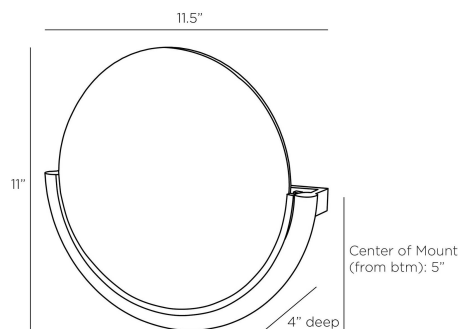

ARTERIO RS

ALICIA SCONCE

DWC25
Antique Brass

Classic and bold, this chic slump glass dome in champagne seedy, delivers timeless intrigue. Framed by a support in antique brass iron that effortlessly anchors the glass like a precious stone. Certified for damp locations and intended for interior use. Finish will vary.

APPEARANCE

Materials	Iron, Glass
Finishes	Antique Brass, Champagne
Finish Will Vary	Yes
Top Coat/Sealant	Yes

DIMENSIONS

Overall	W: 11.5 in x D: 4 in x H: 11 in
Backplate	D: 1.5 in x Dia: 4.0 in
Center of Mount from Bottom	H: 5 in

CERTIFICATIONS & COMPLIANCY

Certifications	Mexico, United States, Canada
Compliance	RoHS, UL/ETL

SHIPPING

Product Weight	4.7 lbs
Gross Weight 1	8.0 lbs
Shipping Box 1	W: 8.7 in x D: 14.8 in x H: 12.8 in

ADDITIONAL INFO