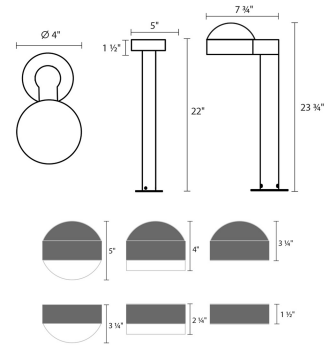

## Dimensions

Height:	22"
Width:	5"
Length:	7.75"
Canopy/Backplate/Base:	4"
Size:	22"
Canopy/Backplate/Base Height:	0.25

## Shipping

Carton 1 L x W x H:	29" X 12" X 9"
Carton 1 Gross Weight:	8 LBS
Fixture Weight:	6