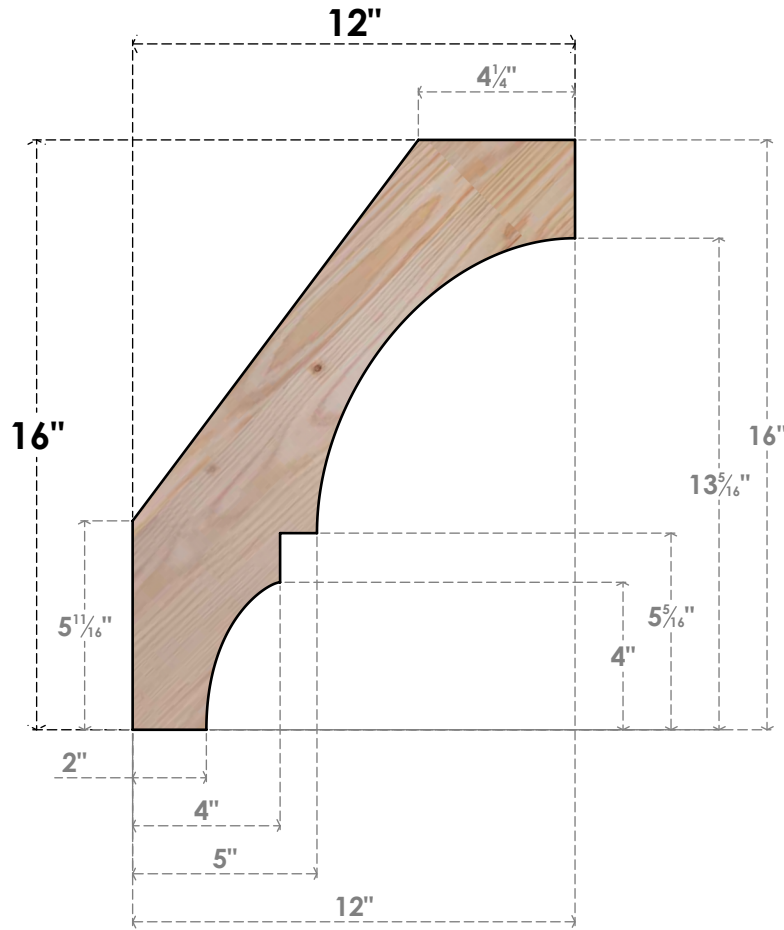

BRC06X12X16BOA00SDF

5 1/2"W X 12"D X 16"H BALBOA SMOOTH BRACE, DOUGLAS FIR

SIDE

FRONT

EKENA MILLWORK
2300 WEST MAIN ST.
CLARKSVILLE, TX 75426
TOLL FREE: 866-607-0453
WWW.EKENAMILLWORK.COM

NOTES

1. INSTALLATION TO BE COMPLETED IN ACCORDANCE WITH MANUFACTURER'S SPECIFICATIONS.
2. DRAWING MAY NOT BE TO SCALE
3. THIS DRAWING IS INTENDED FOR DESIGN AND PLANNING PURPOSES ONLY.
4. ALL INFORMATION CONTAINED HEREIN WAS CURRENT AT THE TIME OF DEVELOPMENT BUT MUST BE REVIEWED AND APPROVED BY THE PRODUCT MANUFACTURER TO BE CONSIDERED ACCURATE.
5. PRODUCTS ARE NOT KILN DRIED. THIS ITEM IS UNIQUE AND WILL CONTAIN THE NATURAL VARIATIONS THAT THE WOOD SPECIES OFFERS. THIS MAY RESULT IN VARIATIONS UP TO 1/4"