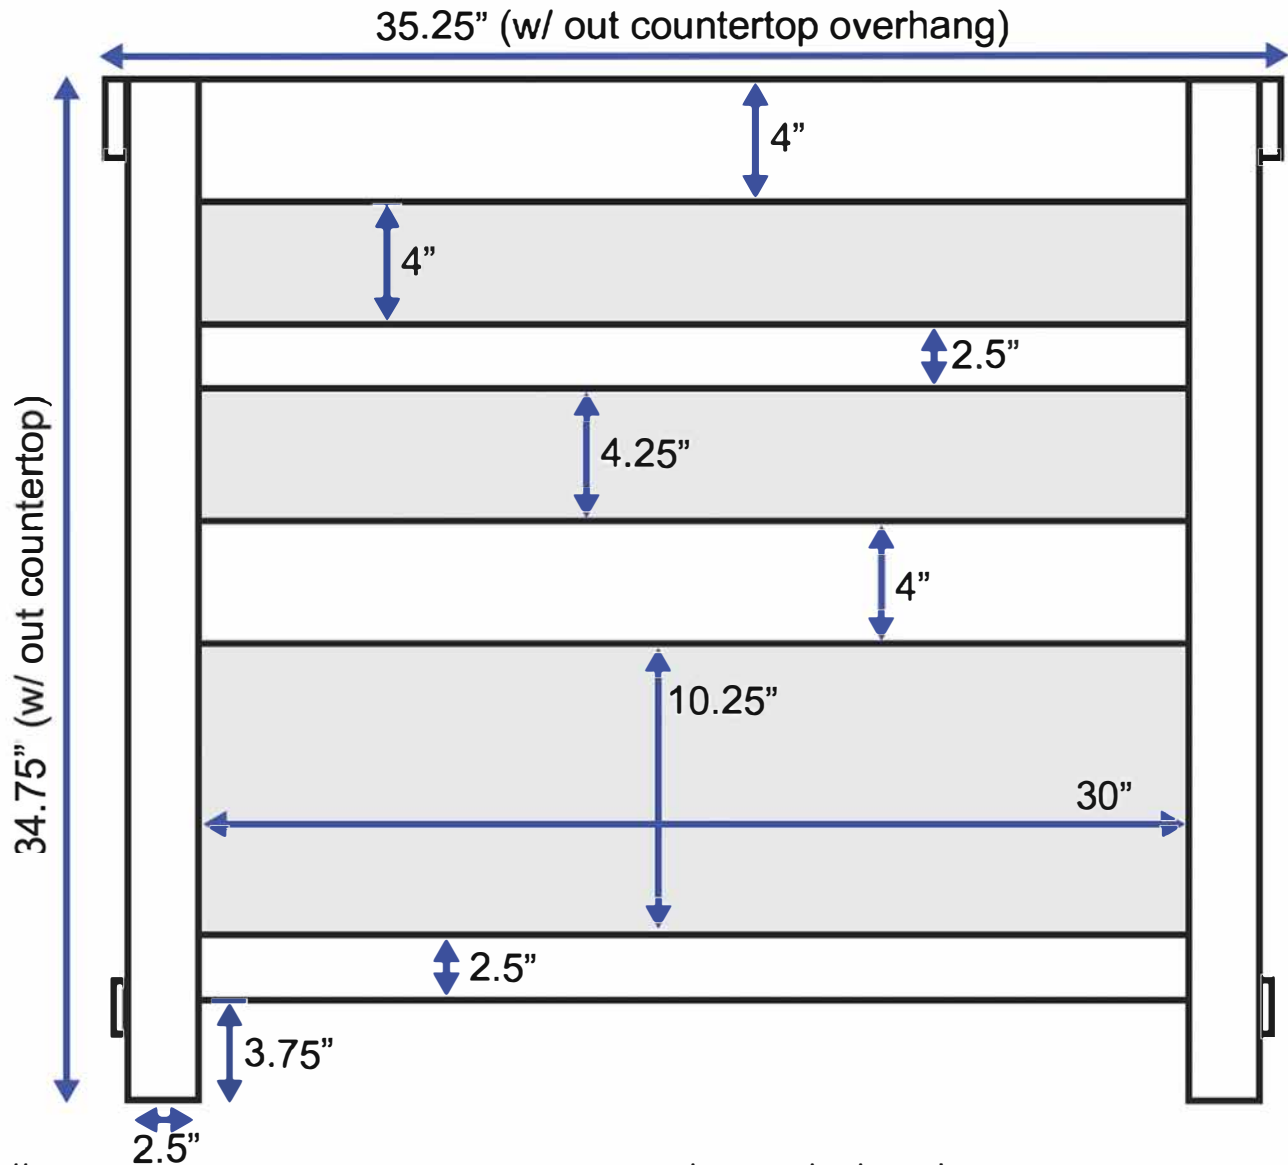

# 36-inch Bath Vanity (Back View)

All measurements are approximate and rounded to the nearest quarter inch.  
Please allow for a slight margin of error.