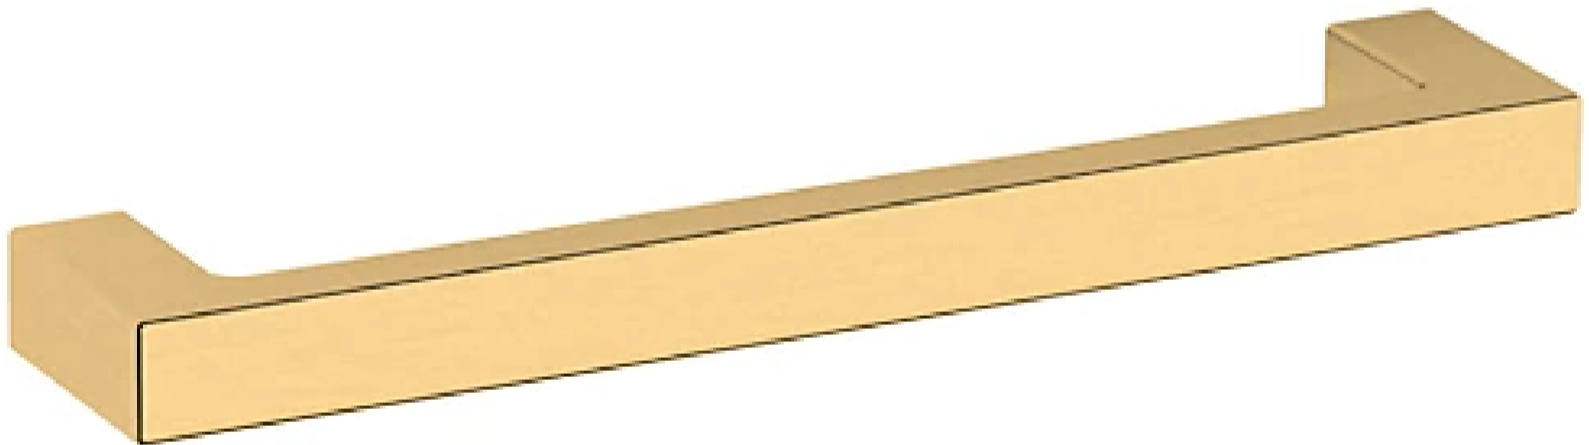

4407 CONTEMPORARY PULL 6" CTC

SPECIFICATIONS

STYLE

Contemporary

4407 CONTEMPORARY PULL 6" CTC

ESTATE PORTFOLIO

Model Number:
4407.044.BIN

Key Features

- ✓ This family is available in a knob, and 4", 6", 12", and 18" Pull
- ✓ Solid brass construction, feeling the difference in quality in every piece of cabinet hardware.
- ✓ Baldwin's Satin Brass finish is warm, smooth, and is covered with a Limited Lifetime Finish™ Warranty for enduring elegance, no matter the climate.
- ✓ Mounting Hardware included