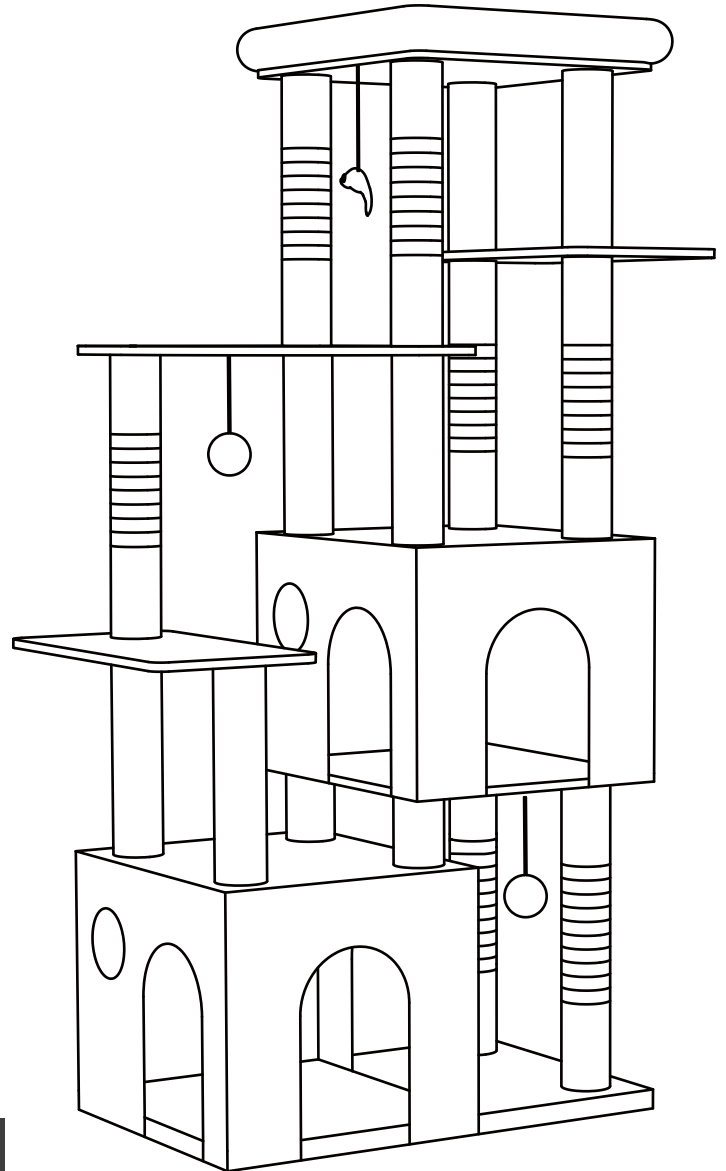

# CAT TREE

# INSTRUCTIONS

① ( 1pc ) 	② ( 1pc ) 	③ ( 2pc ) 	④ ( 1pc ) 
⑤ ( 1pc ) 	⑥ ( 1pc ) 	⑦ ( 1pc ) 	Ⓐ 450mm ( 2pcs ) 
Ⓑ 400mm ( 5pcs ) 	Ⓒ 300mm ( 2pcs ) 	Ⓓ 250mm ( 4pcs ) 	Ⓔ 112mm ( 2pcs ) 
Ⓕ 325mm ( 8pcs ) 			

Accessories	Size	Quantities
 W1	M5	1
 W2	10×40mm	20
 W3	10×80mm	5
 W4	6×35mm	16
 W5	\	1

- Thank you so much for your great support. We understand how hard it could be to choose and trust our store among thousands of online stores.
- We truly appreciate your trust in us and will make every effort to live up to your trust and support.
- If you have any concerns with your order, please feel free to contact us and we will reply in 24 hours.

1

2

3

4

5

6

7