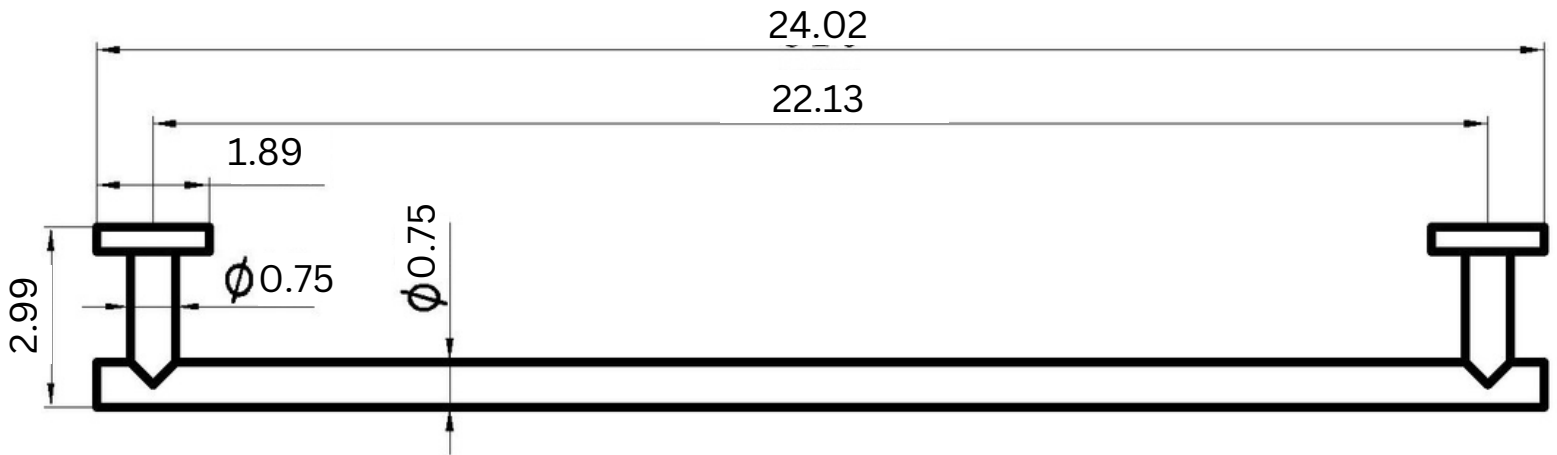

Dimensions

(Measurements in inches)

24" Towel Bar

Towel Ring

Dimensions

(Measurements in inches)

Toilet Paper Holder

Robe Hook