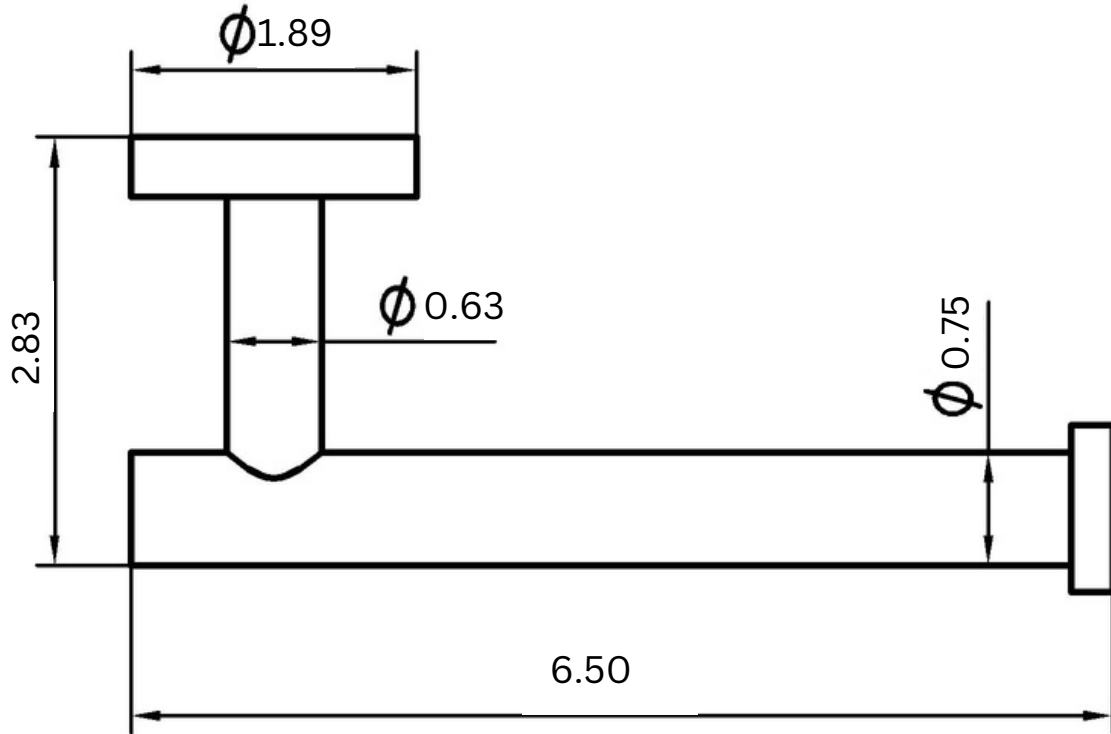

Dimensions

(Measurements in inches)

24" Towel Bar

Towel Ring

Dimensions

(Measurements in inches)

Toilet Paper Holder

Robe Hook