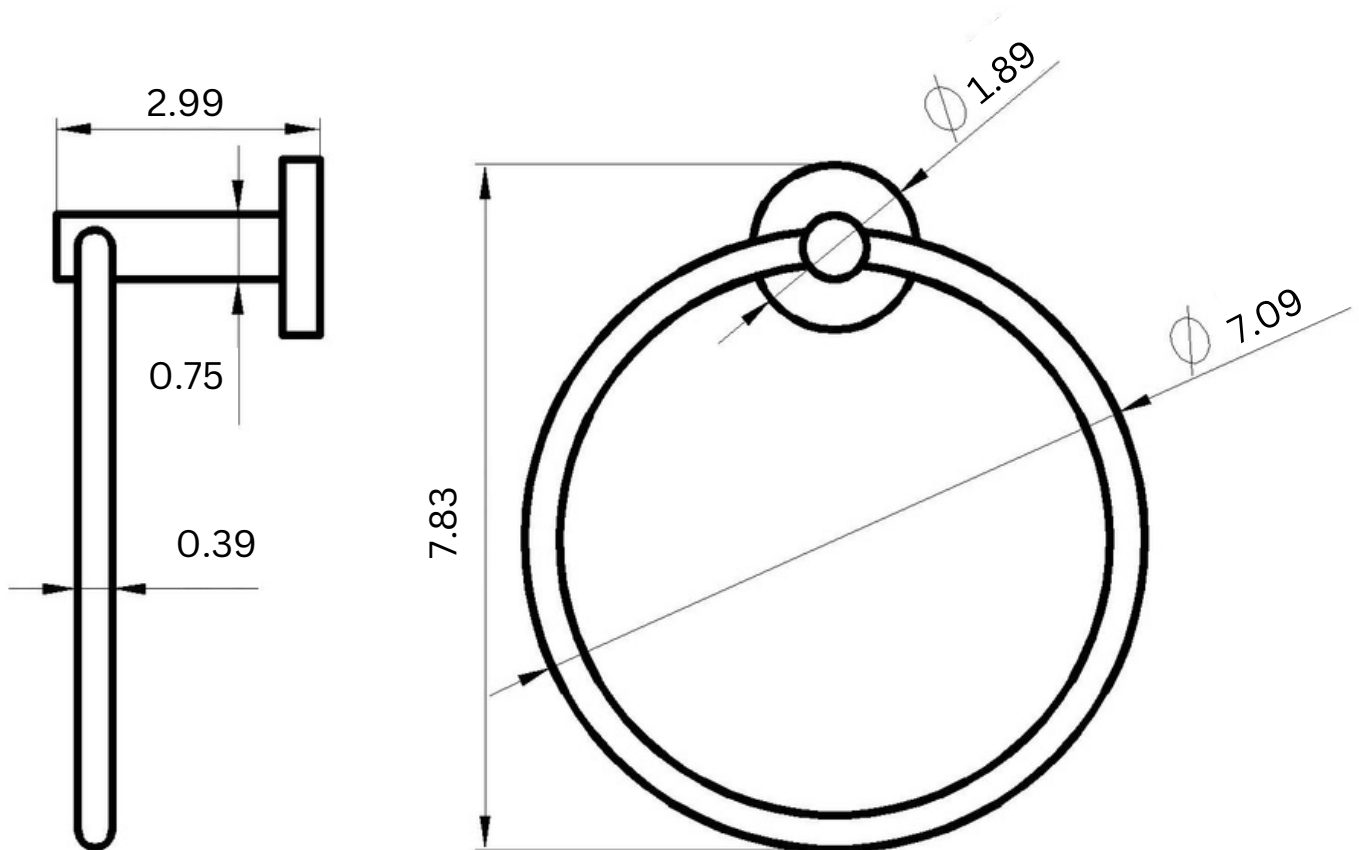

4-Piece Bathroom Hardware Set

Series	Model No.	Finish
Martella	MA4SETMB; MA4SETMP; MA4SETMS	Matte Black; Matte Polished; Matte Stainless
	Martella Series 4-Piece Sets Include One Each: 24 in. Towel Bar; Towel Ring; Toilet Paper Holder; Robe Hook COMPONENTS NOT SOLD SEPERATELY	
Towel Bar	MA2301MB; MA2301MP; MA2301MS	Matte Black; Matte Polished; Matte Stainless
Towel Ring	MA2302MB; MA2302MP; MA2302MS	Matte Black; Matte Polished; Matte Stainless
Toilet Paper Holder	MA2303MB; MA2303MP; MA2303MS	Matte Black; Matte Polished; Matte Stainless
Robe Hook	MA2304MB; MA2304MP; MA2304MS	Matte Black; Matte Polished; Matte Stainless

Dimensions

(Measurements in inches)

24" Towel Bar

Towel Ring

Dimensions

(Measurements in inches)

Toilet Paper Holder

Robe Hook