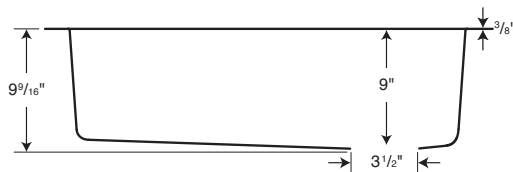

○ Drill Points ● Pre-drilled

Capacity: 18 gallons

SPECIFICATIONS

QZSB-3322 Single Bowl

Model	Part	Nominal Dimensions	Ship Wt. Lb.	Ship FedEx	Carton Dims. In.	Cu. Ft.
QZSB-3322	QZ03322SB	33" W x 22" D (838 mm x 559 mm)	48	FedEx	37 x 25 x 13	6.96