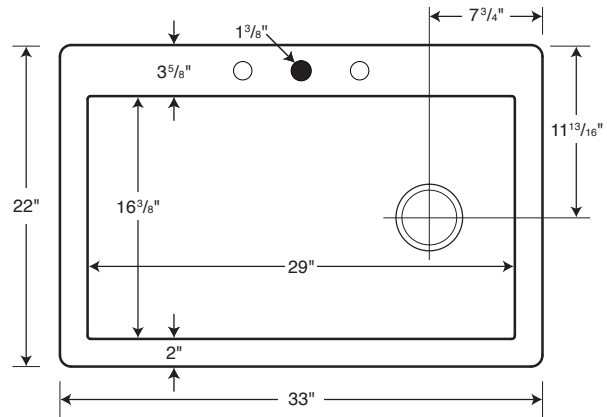

○ Drill Points ● Pre-drilled

Capacity: 18 gallons

SPECIFICATIONS

QZSB-3322 Single Bowl

Model	Part	Nominal Dimensions	Ship Wt. Lb.	Ship FedEx	Carton Dims. In.	Cu. Ft.
QZSB-3322	QZ03322SB	33" W x 22" D (838 mm x 559 mm)	48	FedEx	37 x 25 x 13	6.96