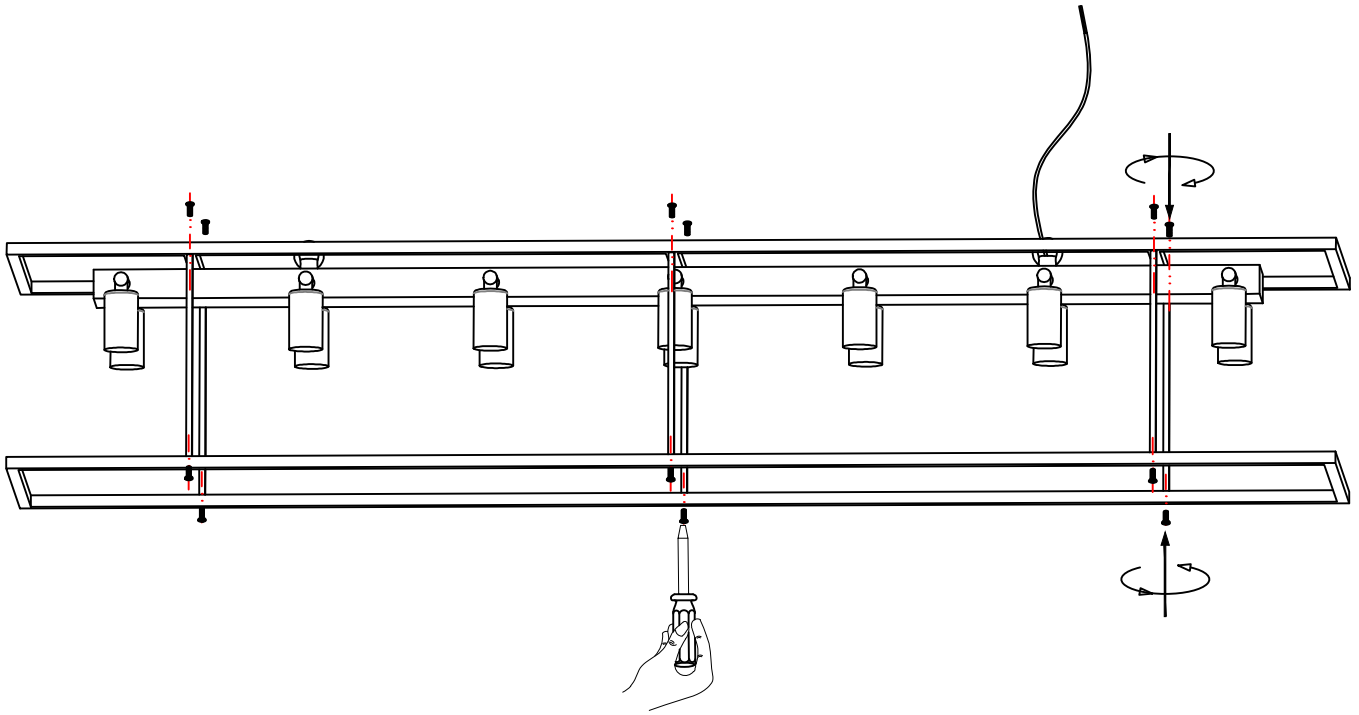

INSTALLATION MANUAL

Open the box, and take out all the accessories
you will get the following items.

accessories list

A*4 	B*3 	C*1 	D*2 	E*1 
F*108 	G*54 	H*14 	I*6 	J*1 
K*12 				

NO.	Specification Name	QT	NO.	Specification Name	QT
A	Expansion bolt	4	J	Metal frame	1
B	Wire Connector	3	K	Machine Screw	12
C	Ceiling Plate	1	L		
D	Sling chain	2	M		
E	Lamp body	1	N		
F	Bolt	108	O		
G	Circular Tube L250	54+1	P		
H	E12 Bulb	14			
I	Square metal rod L210	6			

Step 1

Loosen the screws cap of the hanging plate to take out the hanging plate

Step 2

①

②

Step 3

Step 4

Step 5