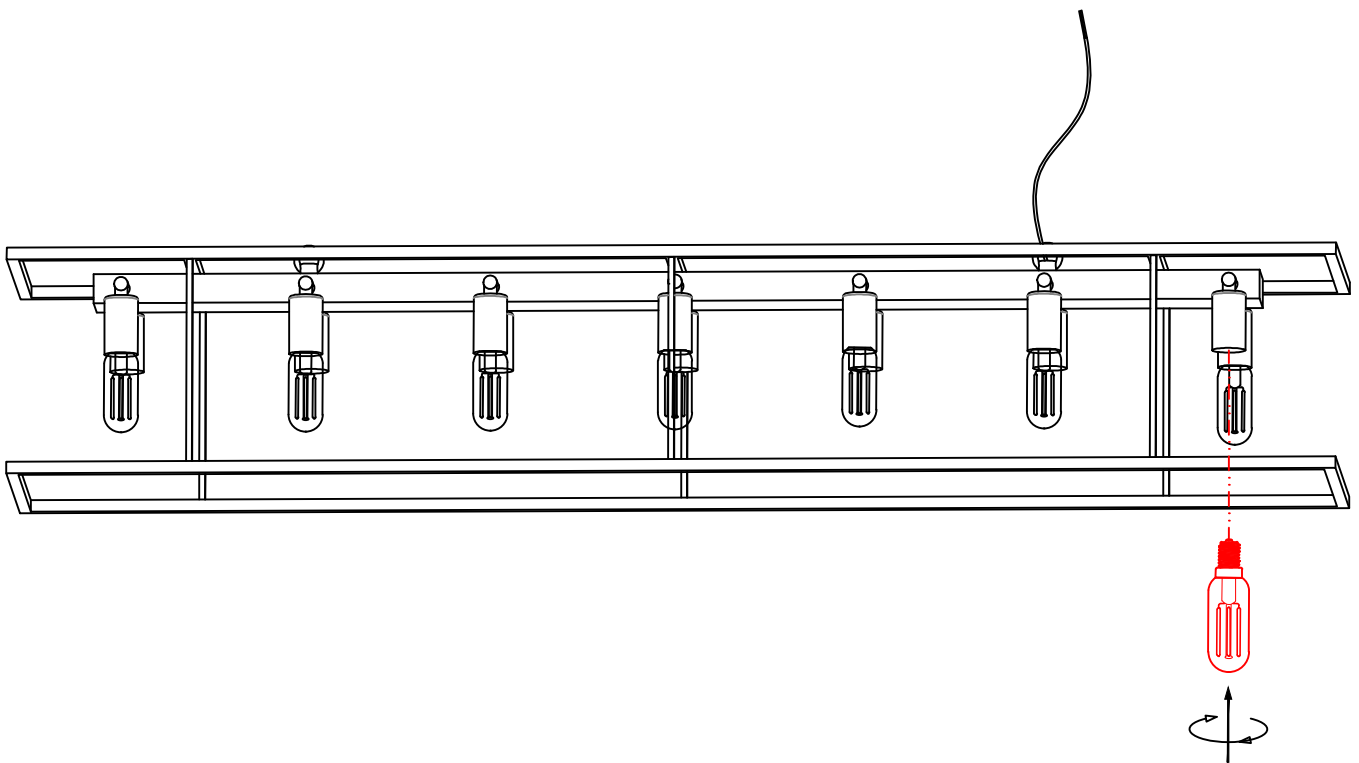

INSTALLATION MANUAL

Open the box, and take out all the accessories
you will get the following items.

accessories list

A*4 	B*3 	C*1 	D*2 	E*1 
F*108 	G*54 	H*14 	I*6 	J*1 
K*12 				

NO.	Specification Name	QT	NO.	Specification Name	QT
A	Expansion bolt	4	J	Metal frame	1
B	Wire Connector	3	K	Machine Screw	12
C	Ceiling Plate	1	L		
D	Sling chain	2	M		
E	Lamp body	1	N		
F	Bolt	108	O		
G	Circular Tube L250	54+1	P		
H	E12 Bulb	14			
I	Square metal rod L210	6			

Step 1

Loosen the screws cap of the hanging plate to take out the hanging plate

Step 2

①

②

Step 3

Step 4

Step 5