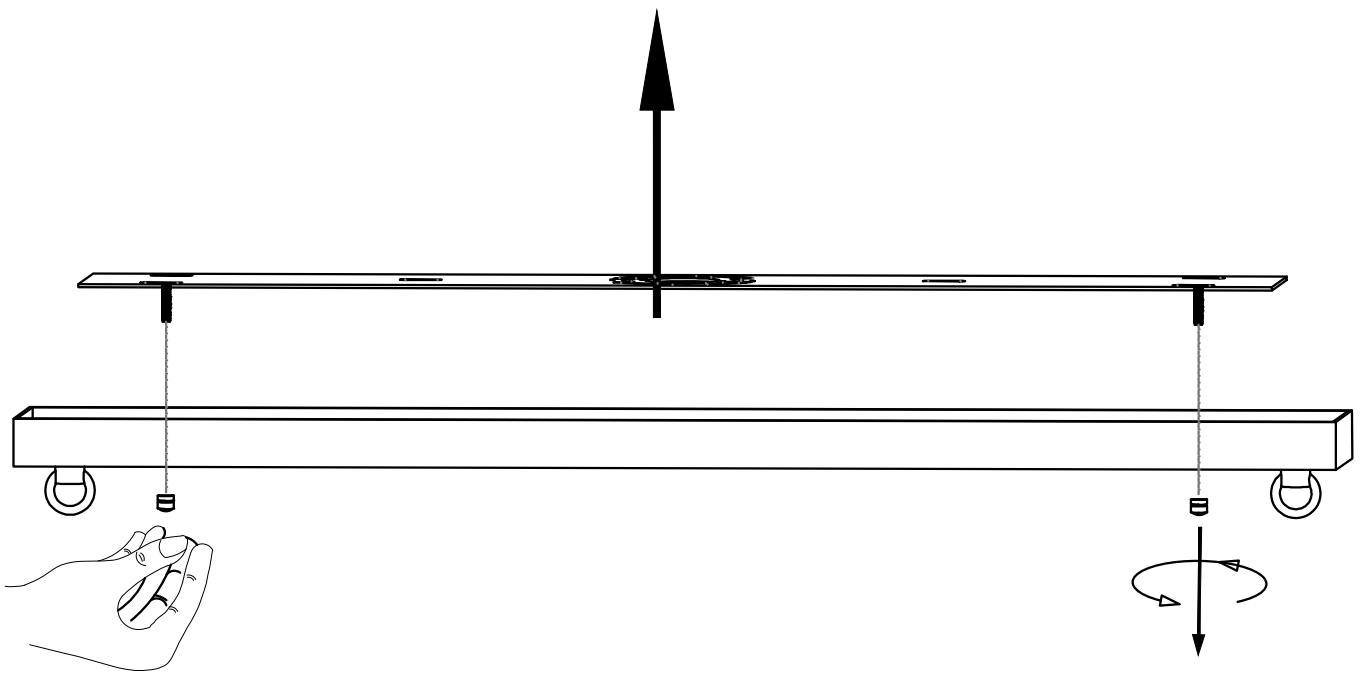

INSTALLATION MANUAL

Open the box, and take out all the accessories
you will get the following items.

accessories list

A*4 	B*3 	C*1 	D*2 	E*1 
F*108 	G*54 	H*14 	I*6 	J*1 
K*12 				

NO.	Specification Name	QT	NO.	Specification Name	QT
A	Expansion bolt	4	J	Metal frame	1
B	Wire Connector	3	K	Machine Screw	12
C	Ceiling Plate	1	L		
D	Sling chain	2	M		
E	Lamp body	1	N		
F	Bolt	108	O		
G	Circular Tube L250	54+1	P		
H	E12 Bulb	14			
I	Square metal rod L210	6			

Step 1

Loosen the screws cap of the hanging plate to take out the hanging plate

Step 2

①

②

Step 3

Step 4

Step 5