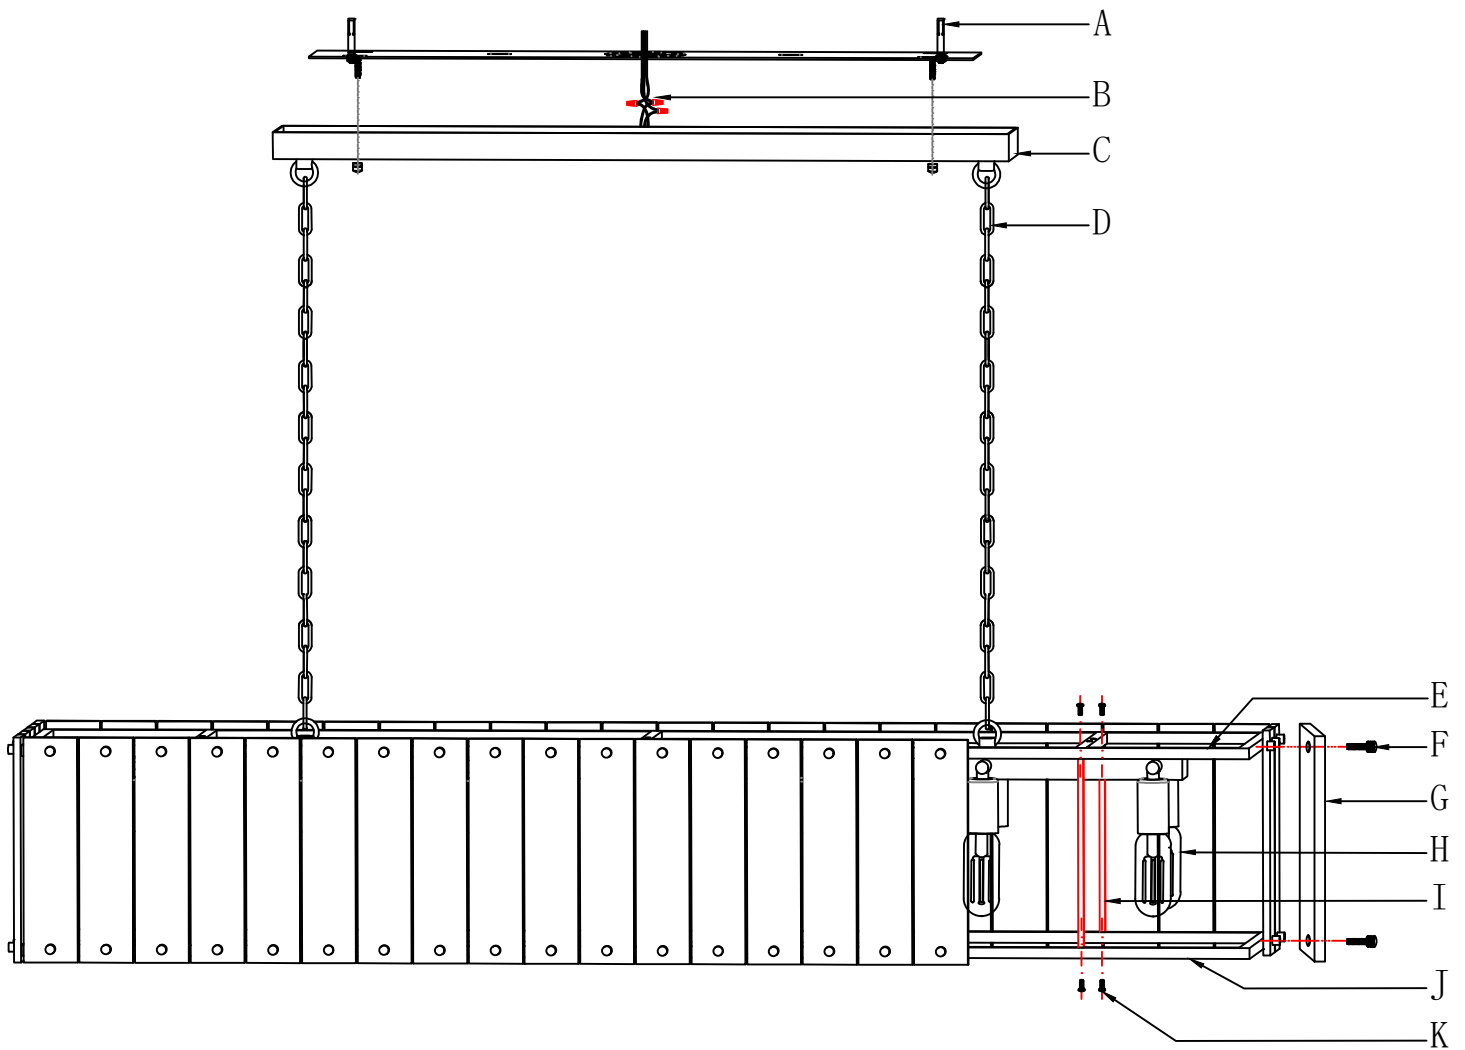

INSTALLATION MANUAL

Open the box, and take out all the accessories
you will get the following items.

accessories list

A*4 	B*3 	C*1 	D*2 	E*1 
F*108 	G*54 	H*14 	I*6 	J*1 
K*12 				

NO.	Specification Name	QT	NO.	Specification Name	QT
A	Expansion bolt	4	J	Metal frame	1
B	Wire Connector	3	K	Machine Screw	12
C	Ceiling Plate	1	L		
D	Sling chain	2	M		
E	Lamp body	1	N		
F	Bolt	108	O		
G	Circular Tube L250	54+1	P		
H	E12 Bulb	14			
I	Square metal rod L210	6			

Step 1

Loosen the screws cap of the hanging plate to take out the hanging plate

Step 2

①

②

Step 3

Step 4

Step 5