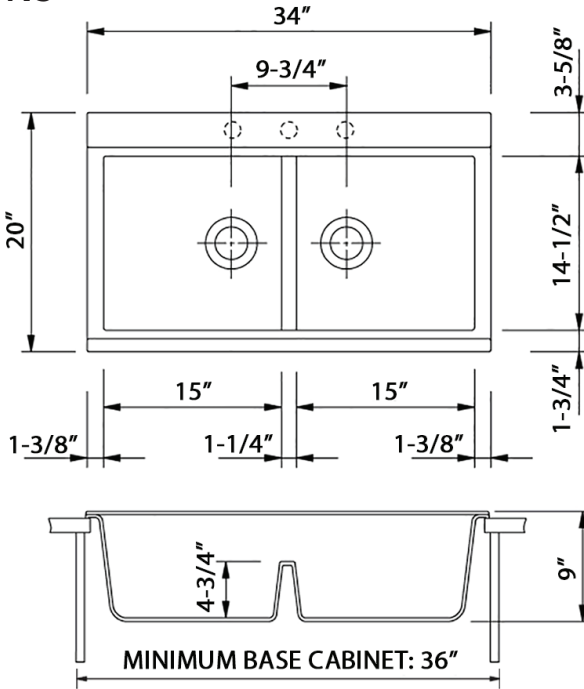

OPTIONAL ACCESSORIES (SOLD SEPARATELY)

DIMENSIONS

cUPC certified by IAPMO
to meet US and Canada
plumbing standards.

SCAN TO REGISTER
YOUR WARRANTY

or visit
ruvati.com/register

RUVATI USA
www.ruvati.com

Phone: 1.855.478.8284
Email: support@ruvati.com