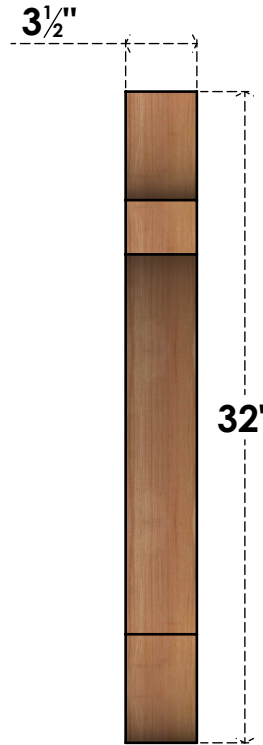

BRC04X28X32OLY00SWR

3 1/2"W X 28"D X 32"H OLYMPIC SMOOTH BRACE, WESTERN RED CEDAR

SIDE

FRONT

EKENA MILLWORK
 2300 WEST MAIN ST.
 CLARKSVILLE, TX 75426
 TOLL FREE: 866-607-0453
 WWW.EKENAMILLWORK.COM

NOTES

1. INSTALLATION TO BE COMPLETED IN ACCORDANCE WITH MANUFACTURER'S SPECIFICATIONS.
2. DRAWING MAY NOT BE TO SCALE
3. THIS DRAWING IS INTENDED FOR DESIGN AND PLANNING PURPOSES ONLY.
4. ALL INFORMATION CONTAINED HEREIN WAS CURRENT AT THE TIME OF DEVELOPMENT BUT MUST BE REVIEWED AND APPROVED BY THE PRODUCT MANUFACTURER TO BE CONSIDERED ACCURATE.
5. PRODUCTS ARE NOT KILN DRIED. THIS ITEM IS UNIQUE AND WILL CONTAIN THE NATURAL VARIATIONS THAT THE WOOD SPECIES OFFERS. THIS MAY RESULT IN VARIATIONS UP TO 1/4"