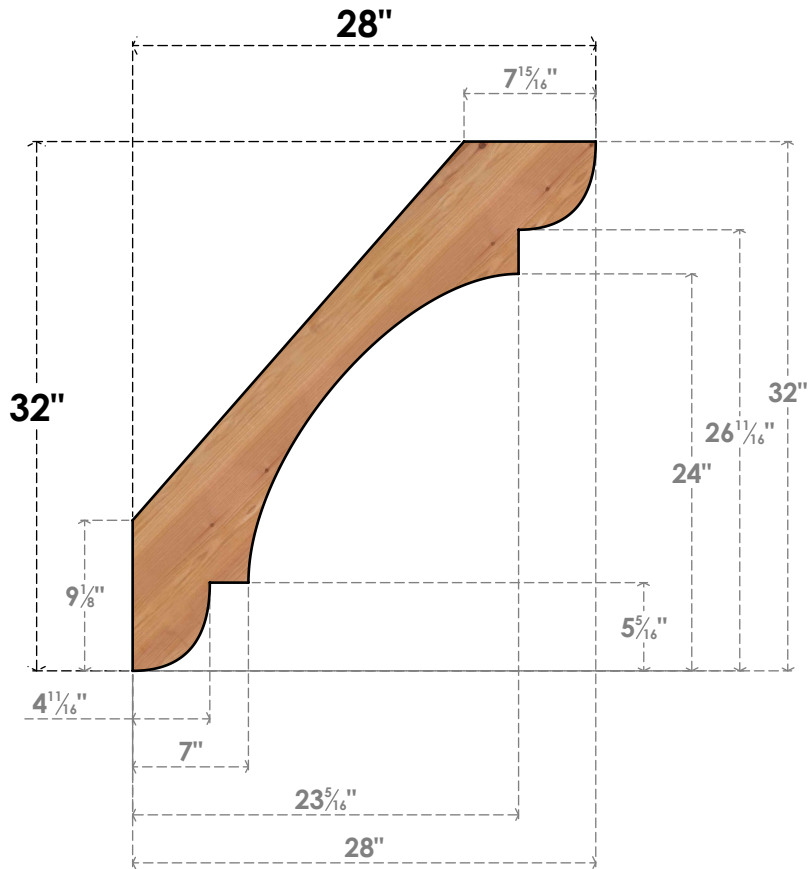

BRC04X28X32OLY00SWR

3 1/2"W X 28"D X 32"H OLYMPIC SMOOTH BRACE, WESTERN RED CEDAR

SIDE

FRONT

EKENA MILLWORK
 2300 WEST MAIN ST.
 CLARKSVILLE, TX 75426
 TOLL FREE: 866-607-0453
 WWW.EKENAMILLWORK.COM

NOTES

1. INSTALLATION TO BE COMPLETED IN ACCORDANCE WITH MANUFACTURER'S SPECIFICATIONS.
2. DRAWING MAY NOT BE TO SCALE
3. THIS DRAWING IS INTENDED FOR DESIGN AND PLANNING PURPOSES ONLY.
4. ALL INFORMATION CONTAINED HEREIN WAS CURRENT AT THE TIME OF DEVELOPMENT BUT MUST BE REVIEWED AND APPROVED BY THE PRODUCT MANUFACTURER TO BE CONSIDERED ACCURATE.
5. PRODUCTS ARE NOT KILN DRIED. THIS ITEM IS UNIQUE AND WILL CONTAIN THE NATURAL VARIATIONS THAT THE WOOD SPECIES OFFERS. THIS MAY RESULT IN VARIATIONS UP TO 1/4"