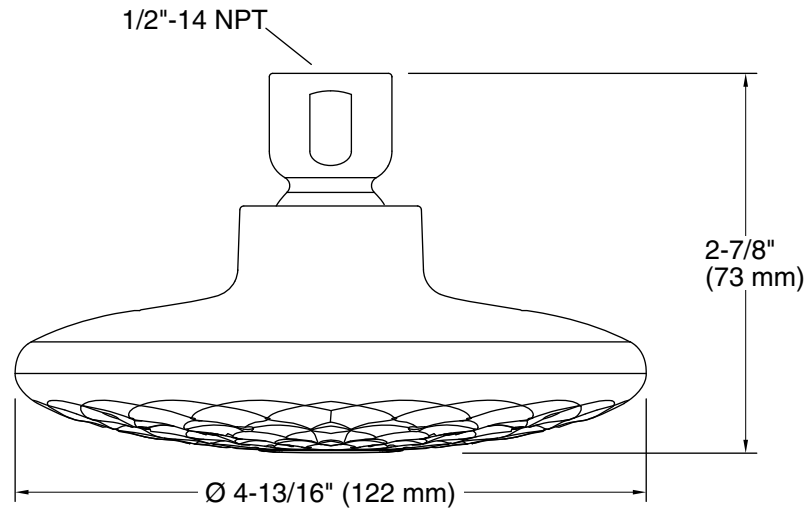

Color Code Description

	CP	Polished Chrome
	SN	Vibrant® Polished Nickel
	BN	Vibrant® Brushed Nickel

Technical Information

All product dimensions are nominal.

Showerhead/Body Spray:

Rated maximum flow: 2 gal/min (7.6 l/min)