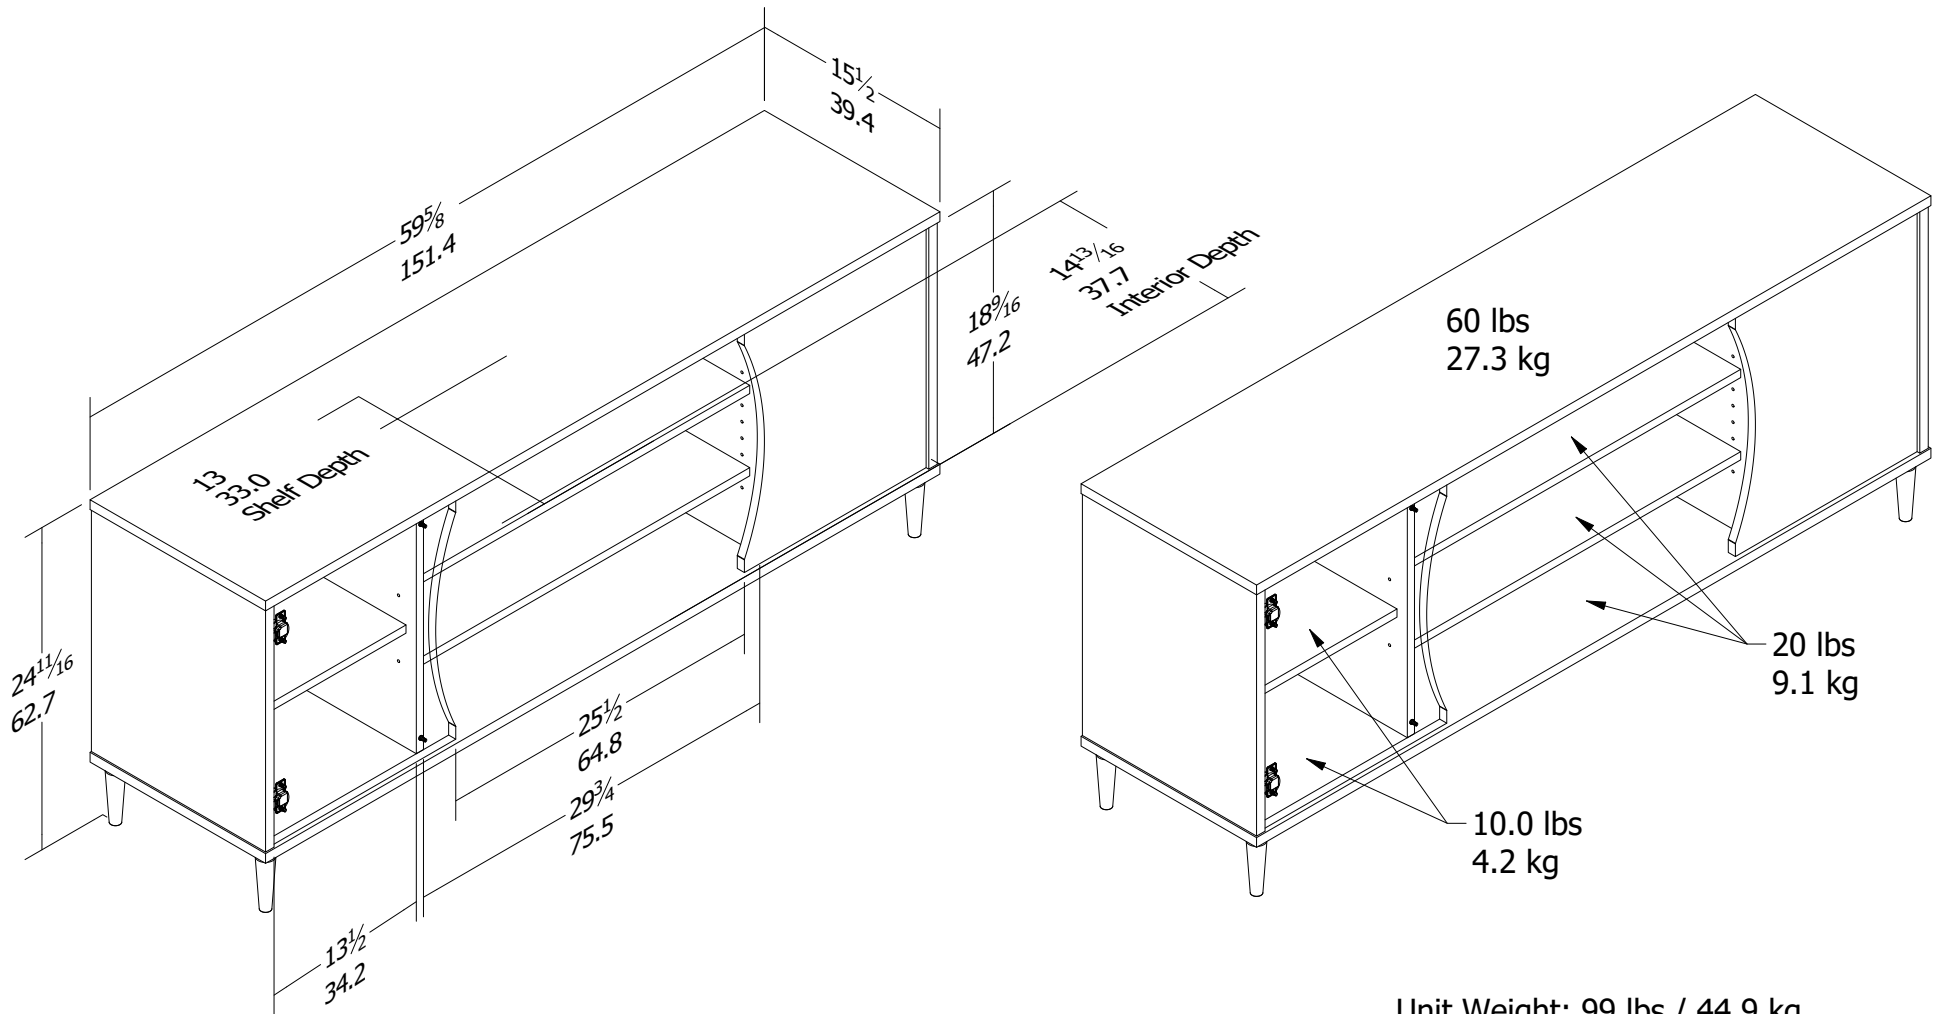

ASSEMBLED DIMENSIONS (H X W X D)

24- $\frac{11}{16}$ in. H x 59- $\frac{5}{8}$  in. W x 15- $\frac{1}{2}$  in. D  
62.7 cm H x 151.4 cm W x 39.4 cm D

Unit Weight: 99 lbs / 44.9 kg