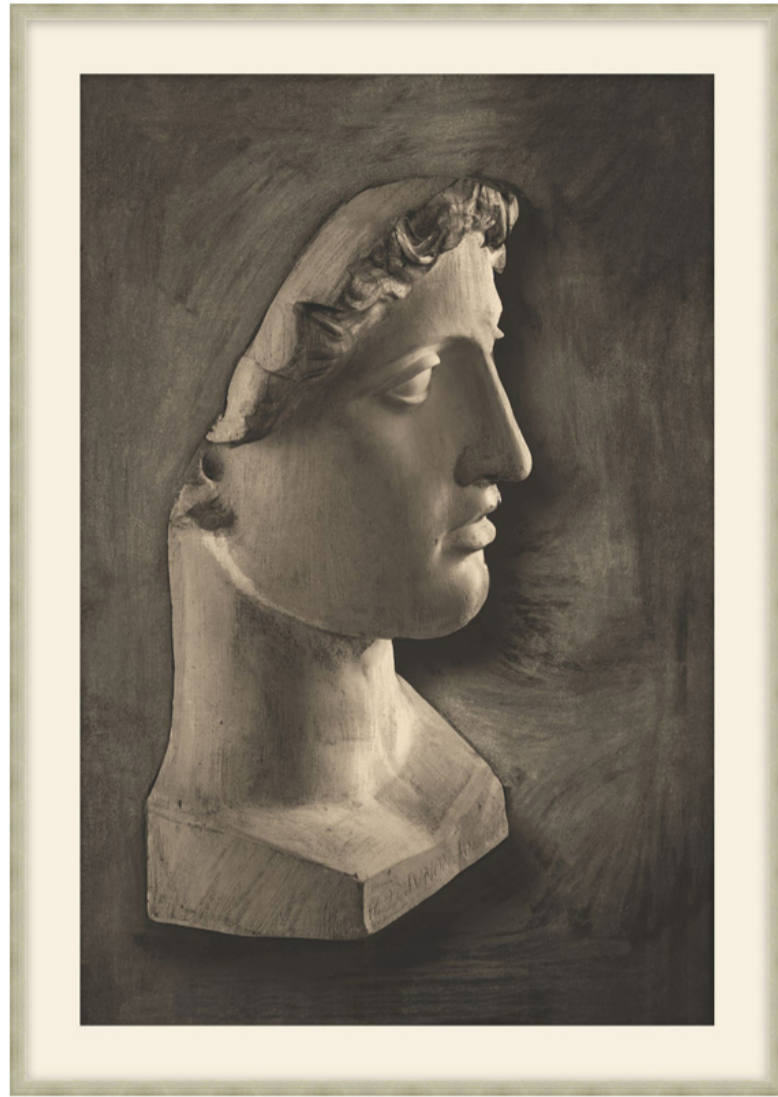

THEODORE ALEXANDER

Roman Profile 4

D3128S62546-5114

Wood Frame

Textured Paper - Floated Deckled

M4 - Warm White Smooth + White Core Width:2.5"

W 23½ x D 1¼ x H 31½ inches

Material(s):

Collection: Art by TA

Style: Modern / Formal Modern

Type: Décor / Wall Art