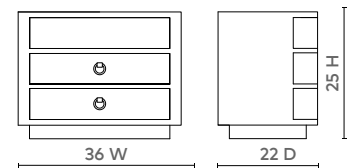

JULIUS 2-DRAWER SIDE TABLE, WHITE

JUS-120-489

- 36w x 22d x 25h
- Hair-on-Hide
- Micro-Suede Interior
- Soft Closing Glides
- Polished Brass Pulls And Accents
- Back Features Holes For Cable Access
- 1 Fixed Shelf