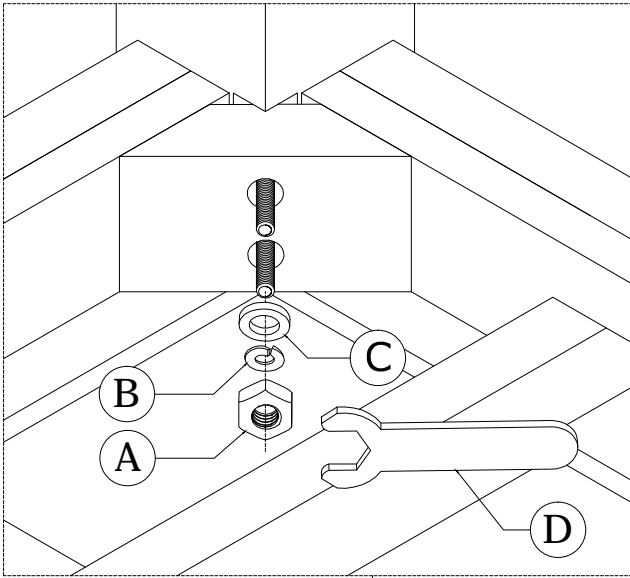

BENCH

ASSEMBLY INSTRUCTIONS

30 MIN

1	TOP	01 PC
2	LEGS	04 PCS

A	HEX NUT M8		08 PCS
B	SPRING WASHER M8 x Ø13 x 1.2 mm		08 PCS

C	WASHER M8 x Ø19 x 2 mm		08 PCS
D	SPANNAR M13		01 PC

A	HEX NUT M8		08 PCS
B	SPRING WASHER M8 x Ø13 x 1.2 mm		08 PCS

C	WASHER M8 x Ø19 x 2 mm		08 PCS
D	SPANNAR M13		01 PC

ASSEMBLY IS COMPLETE