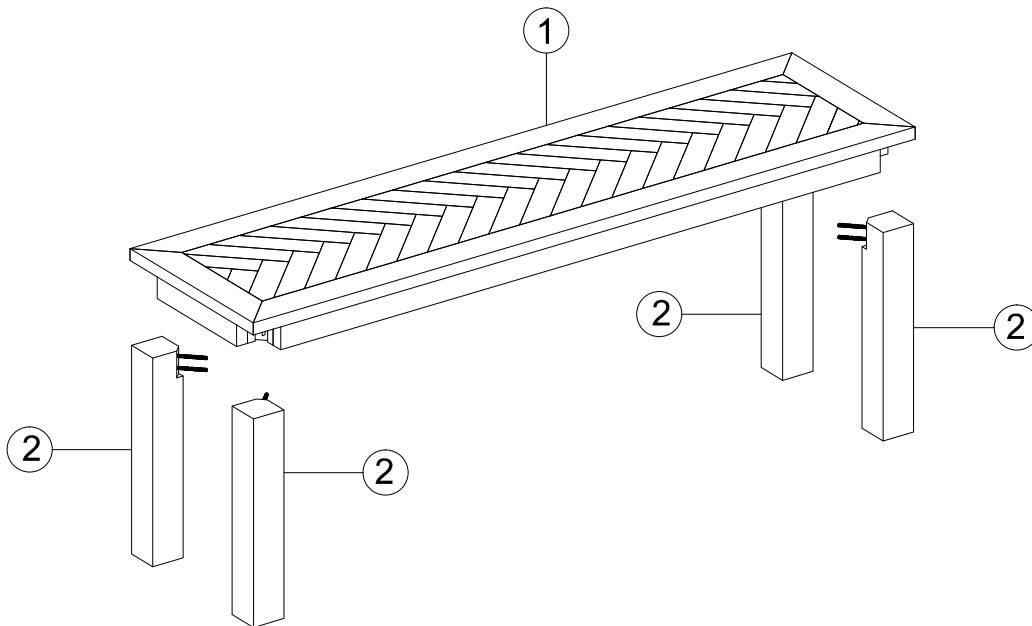

BENCH

ASSEMBLY INSTRUCTIONS

30 MIN

1	TOP	01 PC
2	LEGS	04 PCS

A	HEX NUT M8		08 PCS
B	SPRING WASHER M8 x Ø13 x 1.2 mm		08 PCS

C	WASHER M8 x Ø19 x 2 mm		08 PCS
D	SPANNAR M13		01 PC

A	HEX NUT M8		08 PCS
B	SPRING WASHER M8 x Ø13 x 1.2 mm		08 PCS

C	WASHER M8 x Ø19 x 2 mm		08 PCS
D	SPANNAR M13		01 PC

ASSEMBLY IS COMPLETE