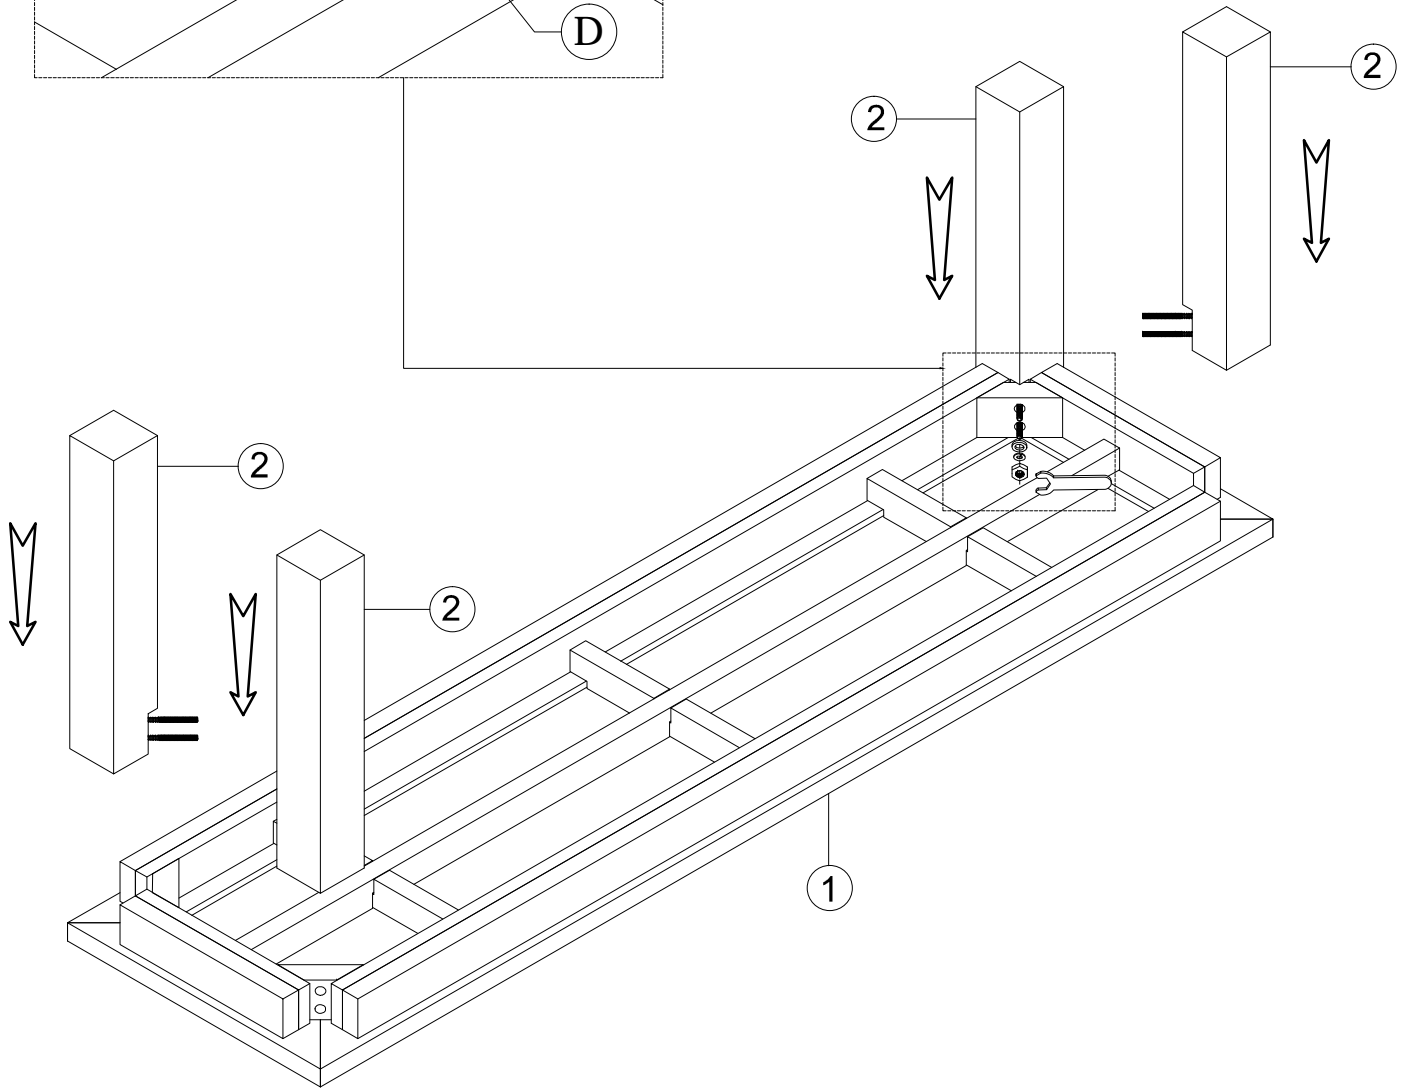

BENCH

ASSEMBLY INSTRUCTIONS

30 MIN

1	TOP	01 PC
2	LEGS	04 PCS

A	HEX NUT M8		08 PCS
B	SPRING WASHER M8 x Ø13 x 1.2 mm		08 PCS

C	WASHER M8 x Ø19 x 2 mm		08 PCS
D	SPANNAR M13		01 PC

A	HEX NUT M8		08 PCS
B	SPRING WASHER M8 x Ø13 x 1.2 mm		08 PCS

C	WASHER M8 x Ø19 x 2 mm		08 PCS
D	SPANNAR M13		01 PC

ASSEMBLY IS COMPLETE