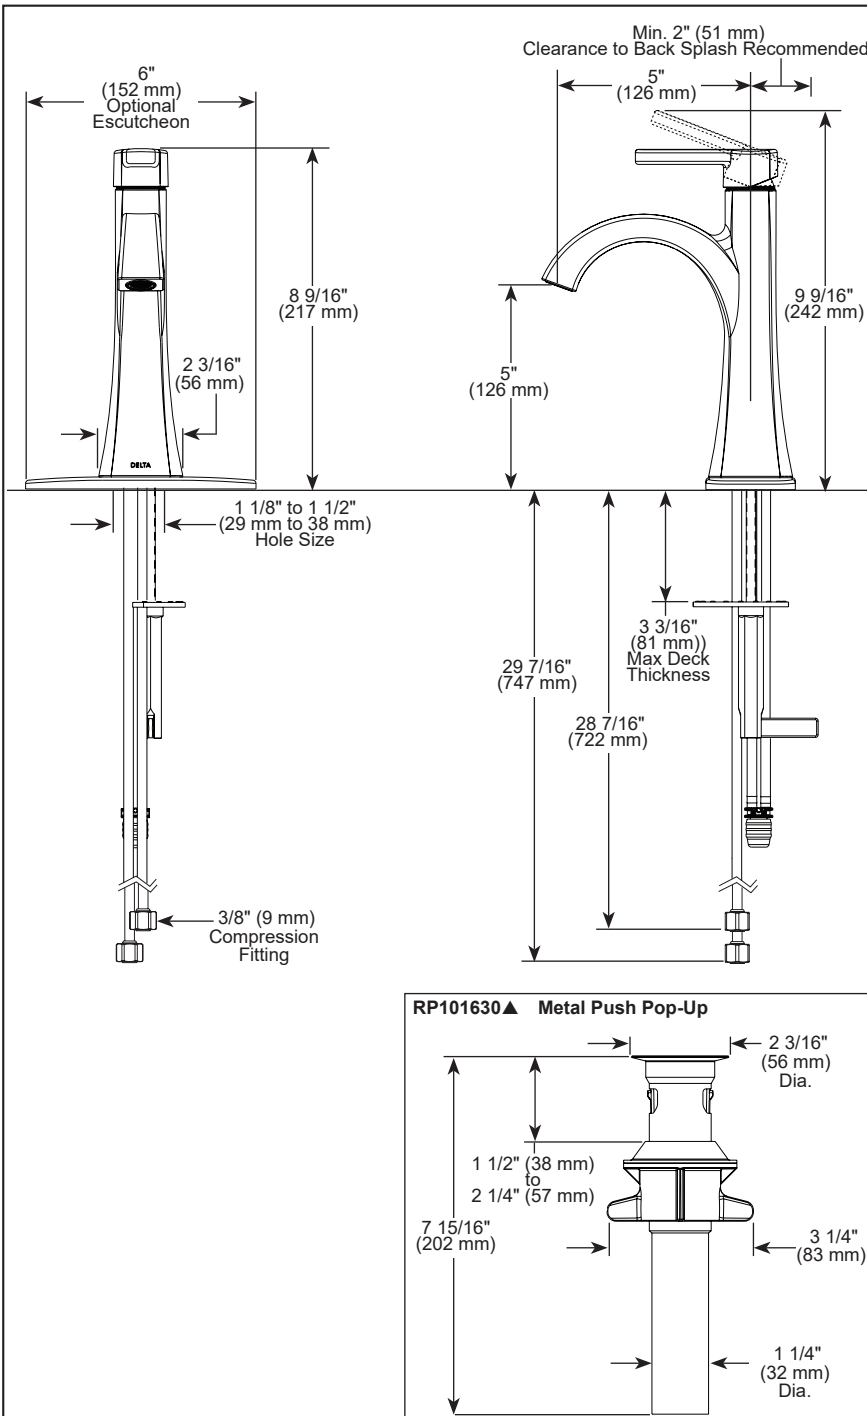

WARRANTY

- Parts and Finish - Lifetime limited warranty; or for commercial purchasers, 10 years for multi-family residential (apartments and condominiums) and 5 years for all other commercial uses, in each case from the date the product is received by the original purchaser or their authorized representative (installation contractor, etc.).
- Please go to www.deltafaucet.com for the complete details of our limited warranty.