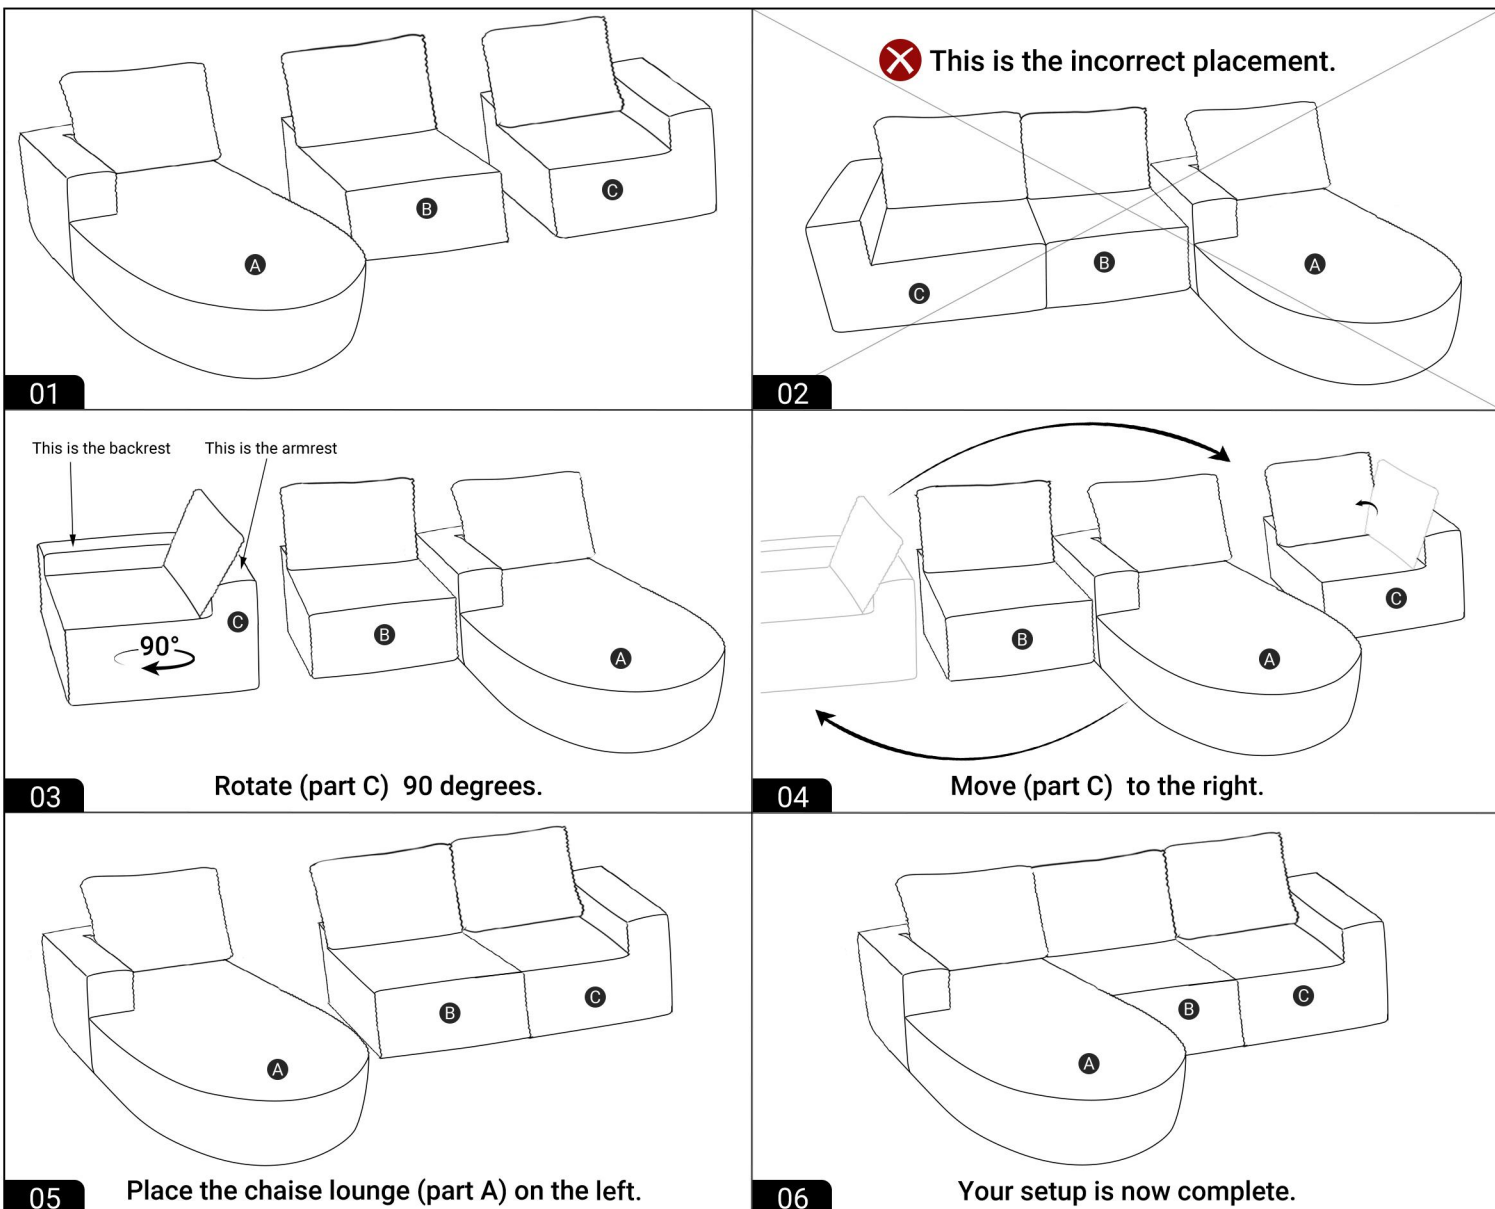

ASSEMBLY INSTRUCTION

ASSEMBLY INSTRUCTION

Left Facing Chaise

Right Facing Chaise

Return & Warranty policy:

- We're committed to delivering highest quality products while dedicating ourselves to ensuring every customer receives timely replacement parts or service whenever required.
- If the item is damaged or defective, please take photos as evidence for replacements and refunds.
- Please do not return to store, contact the seller if you have any trouble with this product.

TIPS

1. Due to lighting variations, the actual material color may differ slightly from product images.
2. No assembly required! This sofa eliminates traditional furniture assembly hassles.
3. For safe shipping, the package is compressed and may cause fabric wrinkles.
4. Remove all packaging and gently pat each section to restore its shape, allowing it to return to the pictured appearance.
5. Keep plastic bags away from children.

ASSEMBLY INSTRUCTION

ASSEMBLY INSTRUCTION

ASSEMBLY INSTRUCTION

STEP2.

Open the second layer of packaging.

Attention:

1. After opening the first layer of packaging, you will see the second layer of packaging, which is a flat rectangular one.
2. Please open the packaging from the side away from the sofa to avoid scratching it!
3. When opening the second layer of the packaging, the sofa will expand and return to its original state after about **72-120 hours!**