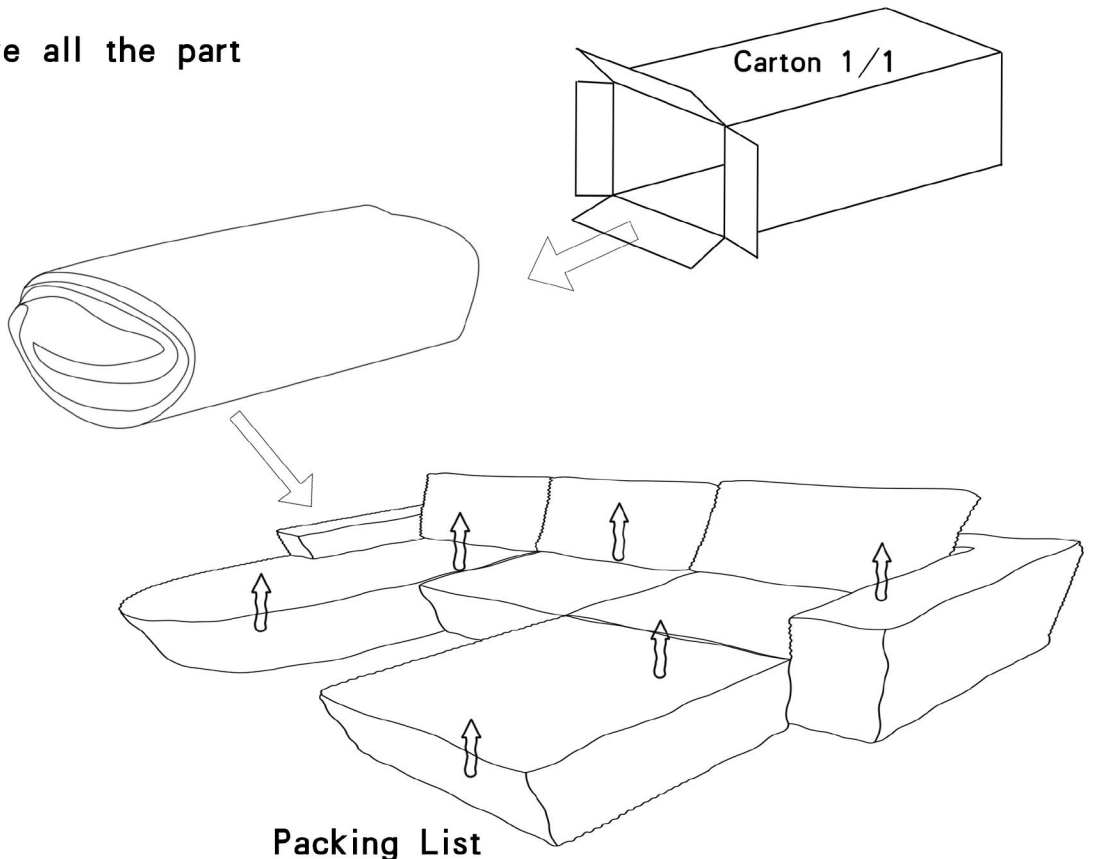

ASSEMBLY INSTRUCTION

ASSEMBLY INSTRUCTION

ASSEMBLY INSTRUCTION

STEP2.

Open the second layer of packaging.

Attention:

1. After opening the first layer of packaging, you will see the second layer of packaging, which is a flat rectangular one.
2. Please open the packaging from the side away from the sofa to avoid scratching it!
3. When opening the second layer of the packaging, the sofa will expand and return to its original state after about **72-120 hours!**

STEP3.

For this step remove all the part

U-type sofa
Pack in **3** packages

L-type sofa
Pack in **2** packages

Packing List

ASSEMBLY INSTRUCTION

STEP4.

For this step remove all the part