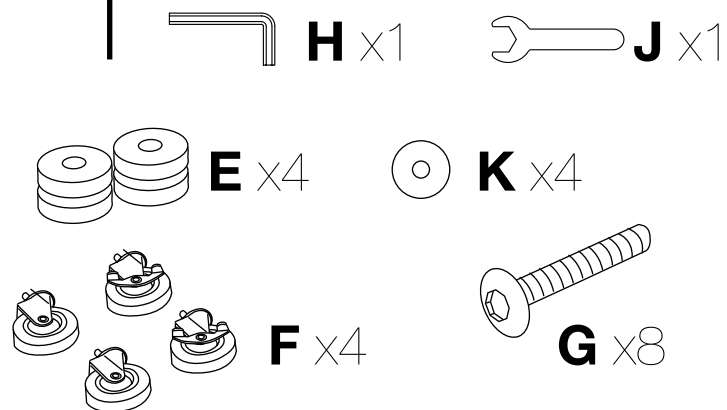

Laundry Cart Instructions

Parts List

Tools Included

1

NOTICE:
Securely tighten casters **F**
with wrench **J**.

2

Once your Laundry cart frame is complete, loop laundry bag **B** over frame **D** and fasten the bag using the hook and loop fasteners.