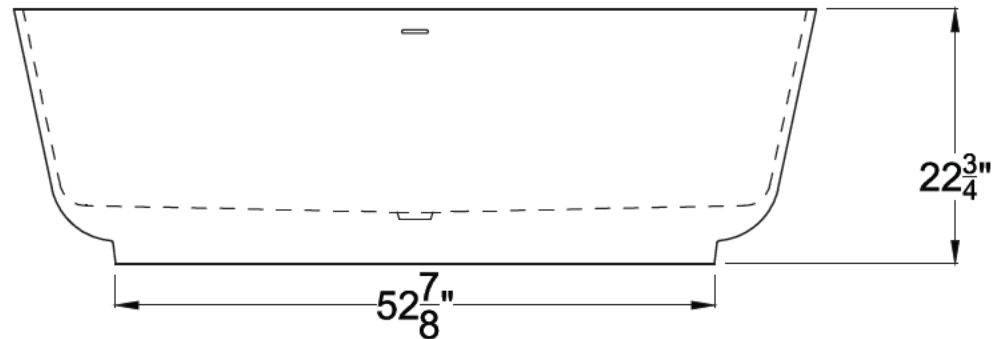

ANZZI™

SABBIA & BADI

Freestanding Bathtub
FT-AZ511 & FT-AZ8402

Dimensions:

31.5" L x 70.8" W x 22.75" H

Weight: 407 lb.

Material: ANZZI Stone™ Resin

Capacity: 82 gal

For more information visit

www.ANZZI.com or call

1-844-44-ANZZI

Perfection is our Tradition™