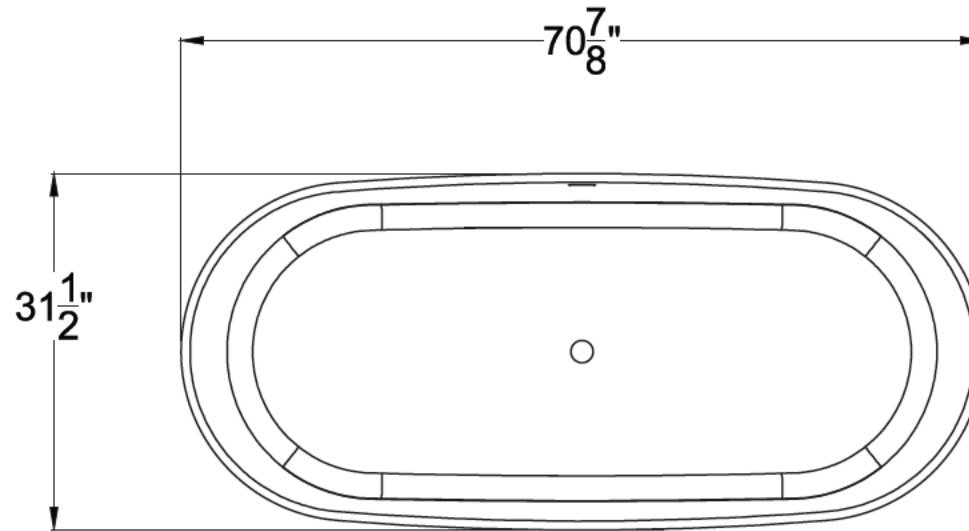

ANZZI™

SABBIA & BADI

Freestanding Bathtub
FT-AZ511 & FT-AZ8402

Dimensions:

31.5" L x 70.8" W x 22.75" H

Weight: 407 lb.

Material: ANZZI Stone™ Resin

Capacity: 82 gal

For more information visit

www.ANZZI.com or call

1-844-44-ANZZI

Perfection is our Tradition™