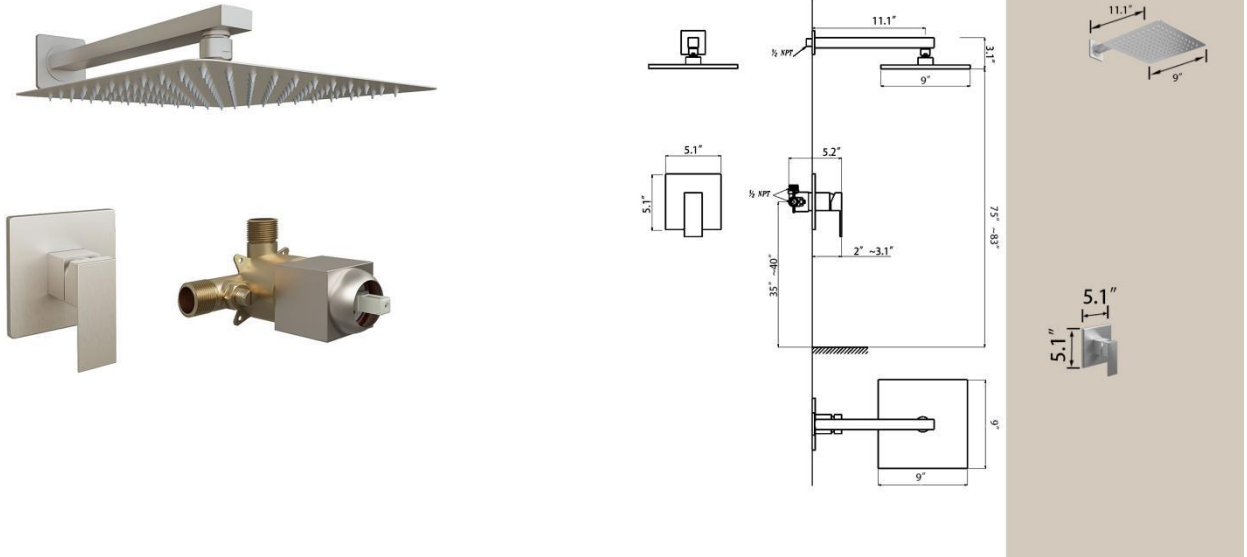

Sinber Shower Head Introduction

BSF0510N-BN

BSF0510N-BN High Pressure Adjustable Rain Shower Head			
Shower Head Type	Adjustable Shower Head; Dual Shower Head	Mounting Location	Wall Mounted
Adjustable Water Flow	Yes	Maximum Flow Rate	2.2 gallons per minute
Shower Head Shape	Square	Primary Material	Metal
Finish	Brushed Nickel	Leak Resistant	Yes
Resistance Type	Rust Resistant	Adjustable Spray Pattern	Yes
Spray Pattern	Rain	Swivel Spout	No
Hand Shower Included	Yes	Shower Arm Included	No
Hose Included	No	Diverter Valve Included	Yes
Supplier Intended and Approved Use	Non Residential Use; Residential Use	Overall Width - Side to Side	9"
Package Includes:			