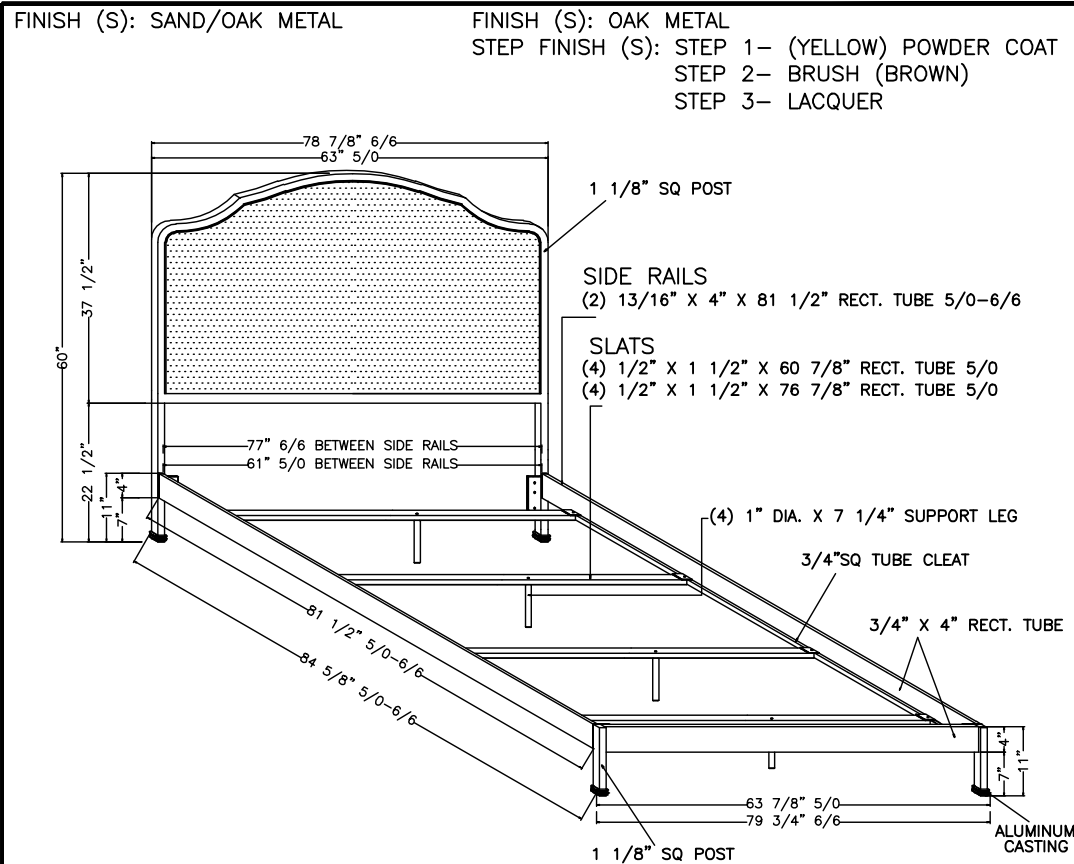

PRODUCT DATA SHEET

STYLE: HEADBOARD
 STYLE: FOOTBOARD/S. RAILS/SLATS
 DESC: CALVADOS BED

DOMESTIC: -
 IMPORT: X

VENDOR INFORMATION:
 LOCATION: CHINA

DES. _____
 ISSUE: C

USE THIS AS REFERENCE ONLY

#	DESCRIPTION
-	HARDWARE
7	(4) 5/16-18 X 1 3/4" FLAT ALLEN HEAD SCREW
8	(8) 5/16" ID X 3/4" OD FLAT METAL WASHER
9	(4) 5/16-18 X 3/4" FLAT ALLEN HEAD SCREW
10	(4) 1/4-20 X 1 1/2" FLAT ALLEN HEAD SCREW
11	(12)1/4" ID X 5/8" OD FLAT METAL WASHER
12	(8) 1/4-20 X 3/4" FLAT ALLEN HEAD SCREW
13	(1) 5MM ALLEN WRECH
-	-
-	-
-	-
-	-
-	-
-	-
-	-
-	-
-	PLASTIC GLIDE
-	NOTE: PLASTIC GLIDES PRE-INSTALLED
-	-
-	-
-	-
-	-
ISU	REVISION
B	ADDING CARTON INFORMATION
C	ADDING STEP FINISH
-	-

SIZE	HEIGHT		WIDTH		DEPTH BED	WEIGHT (LBS.)		# OF CTNS	CARTON DIM'S			CU FT.		U.P.S.	
	HDBD	FTBD	HDBD	FTBD		HDBD	FTBD/S.R		HDBD	HEADBOARD	FOOTBOARD/SIDE RAILS/SLATS	HDBD	F.RAIL	Y	N
-	-	-	-	-	-	-	-	-	-	-	-	-	-	-	-
5/0	60	11	63 7/8	63 7/8	84 5/8	42	48	2	-	65 X 63 X 3 1/2	85 1/4 X 12 X 3 1/2	8.294	2.072	-	-
6/6	60	11	79 3/4	79 3/4	84 5/8	52	53	2	-	82 X 63 X 3 1/2	85 1/4 X 12 X 3 1/2	10.63	2.072	-	-
6/0	-	-	-	-	-	-	-	-	-	-	-	-	-	-	-
-	-	-	-	-	-	-	-	-	-	-	-	-	-	-	-

MATERIALS: ALL TUBE CARBON STEEL