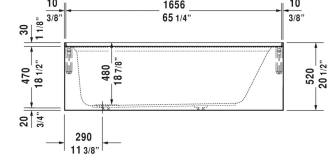

Bathtub with panel height 19 1/4" # 70040800000090

|< 66" Inch >|

Bathtub with panel height 19 1/4"	Dimension	Weight	Order number
rectangle, with integrated panel and flange, drain left, 1/4" sanitary acrylic			
Colors			
00 White			
Variant			
Base tub	66" x 32" Inch	105.8 lb	70040800000090
Accessory for bathtub			
Waste and overflow Plastic body drain, Chrome for Architec # 700353 - 700356, # 700407 - 700408			791224
Chromed cover fits 791255 00 0 00 1000 drain for Architec # 700353 - 700356, # 700407 - 700408			791225
Waste and overflow Brass body drain, Chrome for Architec # 700353 - 700356, # 700407 - 700408			791255
Flange clips 6 pcs., (included)			790160
Tub feet (included)			790161

All drawings contain the necessary measurements which are subject to standard tolerances. They are stated in inch & mm and are non-binding. Exact measurements, in particular for customized installation scenarios, can only be taken from the finished ceramic piece.