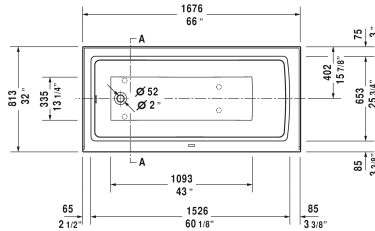

Bathtub with panel height 19 1/4" # 70040800000090

|< 66" Inch >|

Bathtub with panel height 19 1/4"	Dimension	Weight	Order number
rectangle, with integrated panel and flange, drain left, 1/4" sanitary acrylic			
Colors			
00 White			
Variant			
Base tub	66" x 32" Inch	105.8 lb	70040800000090
Accessory for bathtub			
Waste and overflow Plastic body drain, Chrome for Architec # 700353 - 700356, # 700407 - 700408			791224
Chromed cover fits 791255 00 0 00 1000 drain for Architec # 700353 - 700356, # 700407 - 700408			791225
Waste and overflow Brass body drain, Chrome for Architec # 700353 - 700356, # 700407 - 700408			791255
Flange clips 6 pcs., (included)			790160
Tub feet (included)			790161

All drawings contain the necessary measurements which are subject to standard tolerances. They are stated in inch & mm and are non-binding. Exact measurements, in particular for customized installation scenarios, can only be taken from the finished ceramic piece.