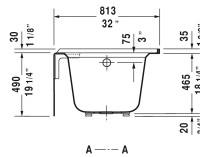

Bathtub with panel height 19 1/4" # 70040800000090

|< 66" Inch >|

Bathtub with panel height 19 1/4"	Dimension	Weight	Order number
rectangle, with integrated panel and flange, drain left, 1/4" sanitary acrylic			
Colors			
00 White			
Variant			
Base tub	66" x 32" Inch	105.8 lb	70040800000090
Accessory for bathtub			
Waste and overflow Plastic body drain, Chrome for Architec # 700353 - 700356, # 700407 - 700408			791224
Chromed cover fits 791255 00 0 00 1000 drain for Architec # 700353 - 700356, # 700407 - 700408			791225
Waste and overflow Brass body drain, Chrome for Architec # 700353 - 700356, # 700407 - 700408			791255
Flange clips 6 pcs., (included)			790160
Tub feet (included)			790161

All drawings contain the necessary measurements which are subject to standard tolerances. They are stated in inch & mm and are non-binding. Exact measurements, in particular for customized installation scenarios, can only be taken from the finished ceramic piece.