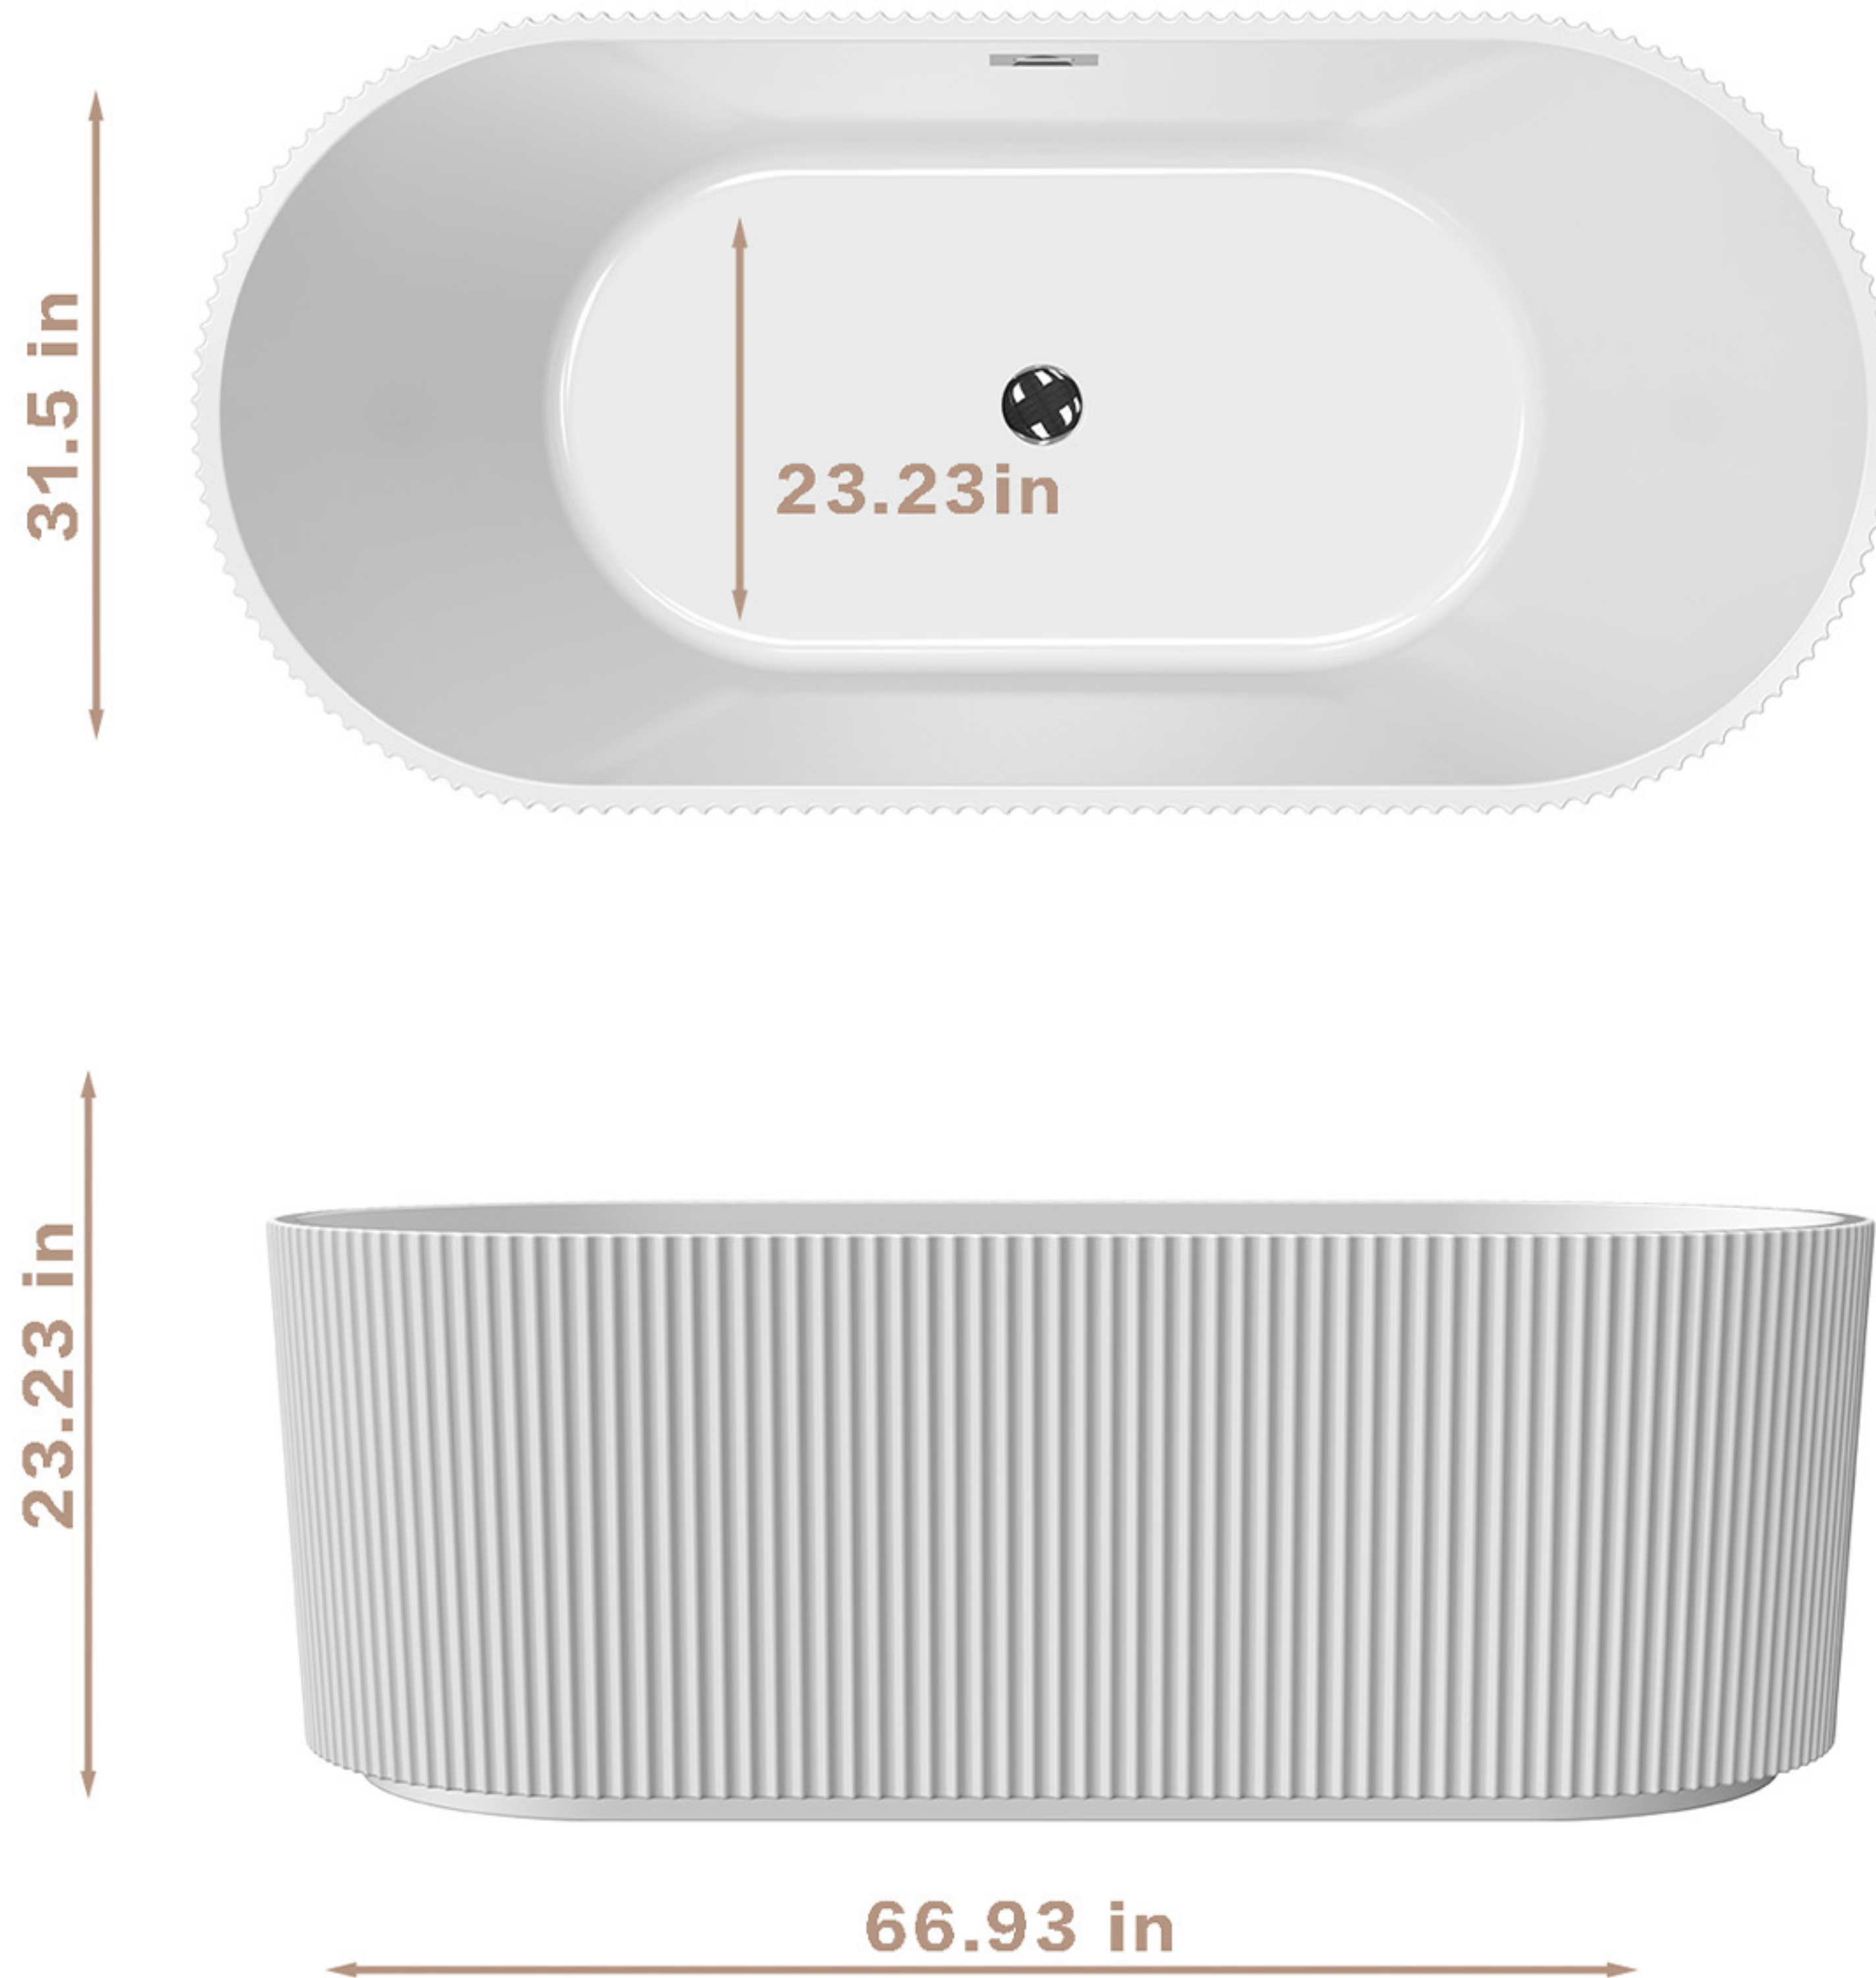

DIMENSIONS

Material: Acrylic

Water Capacity: 74.27 gallons

Soaking Depth: 15.35

Main Color: Glossy White