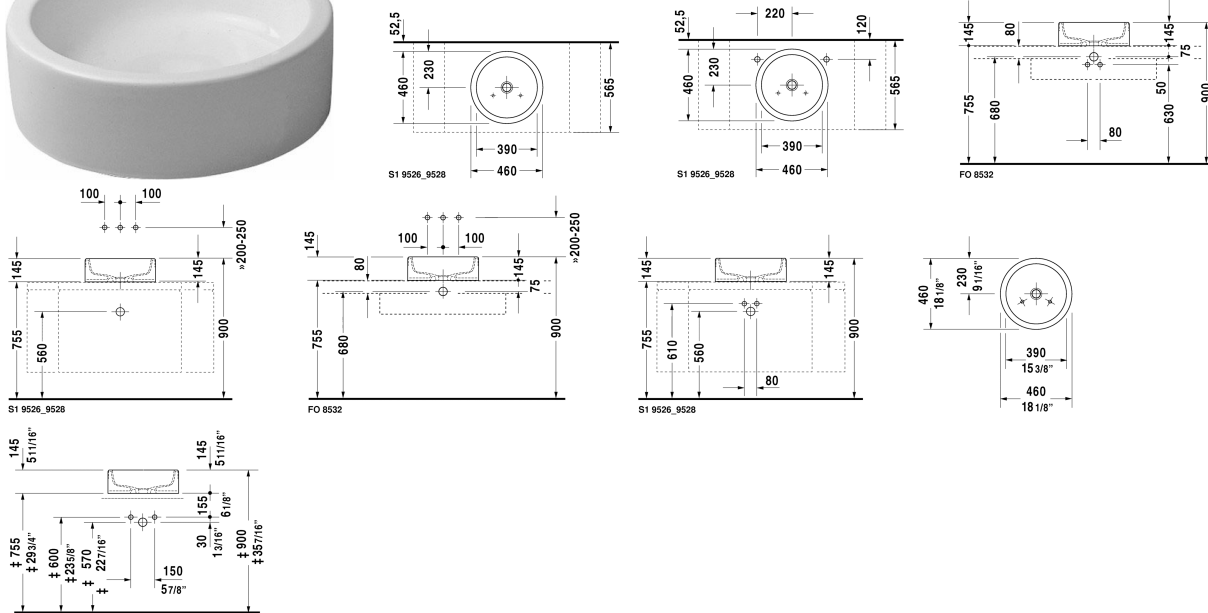

Starck 1 Washbowl # 0445460000

| < Ø 18 1/8" Inch > |

Washbowl	Dimension	Weight	Order number
ground, without overflow, hardware included, without faucet deck, cUPC® listed*, Ø 18 1/8" Inch			
Colors			
00 White			
Variant			
☒	Ø 18 1/8" Inch	24.7 lb	0445460000
Infobox			
* Complies with following standards: ASME A112.19.2/CSA B45.1			
Sanitary ceramics with the special WonderGliss surface finish will remain clean and attractive-looking for a long time to come. When ordering WonderGliss please add a "1" as eleventh digit to the model number.			
Slotted waste for washbasins without overflow	2" Inch	0.7 lb	005024
Design Siphon		3.3 lb	005036
Suitable products			