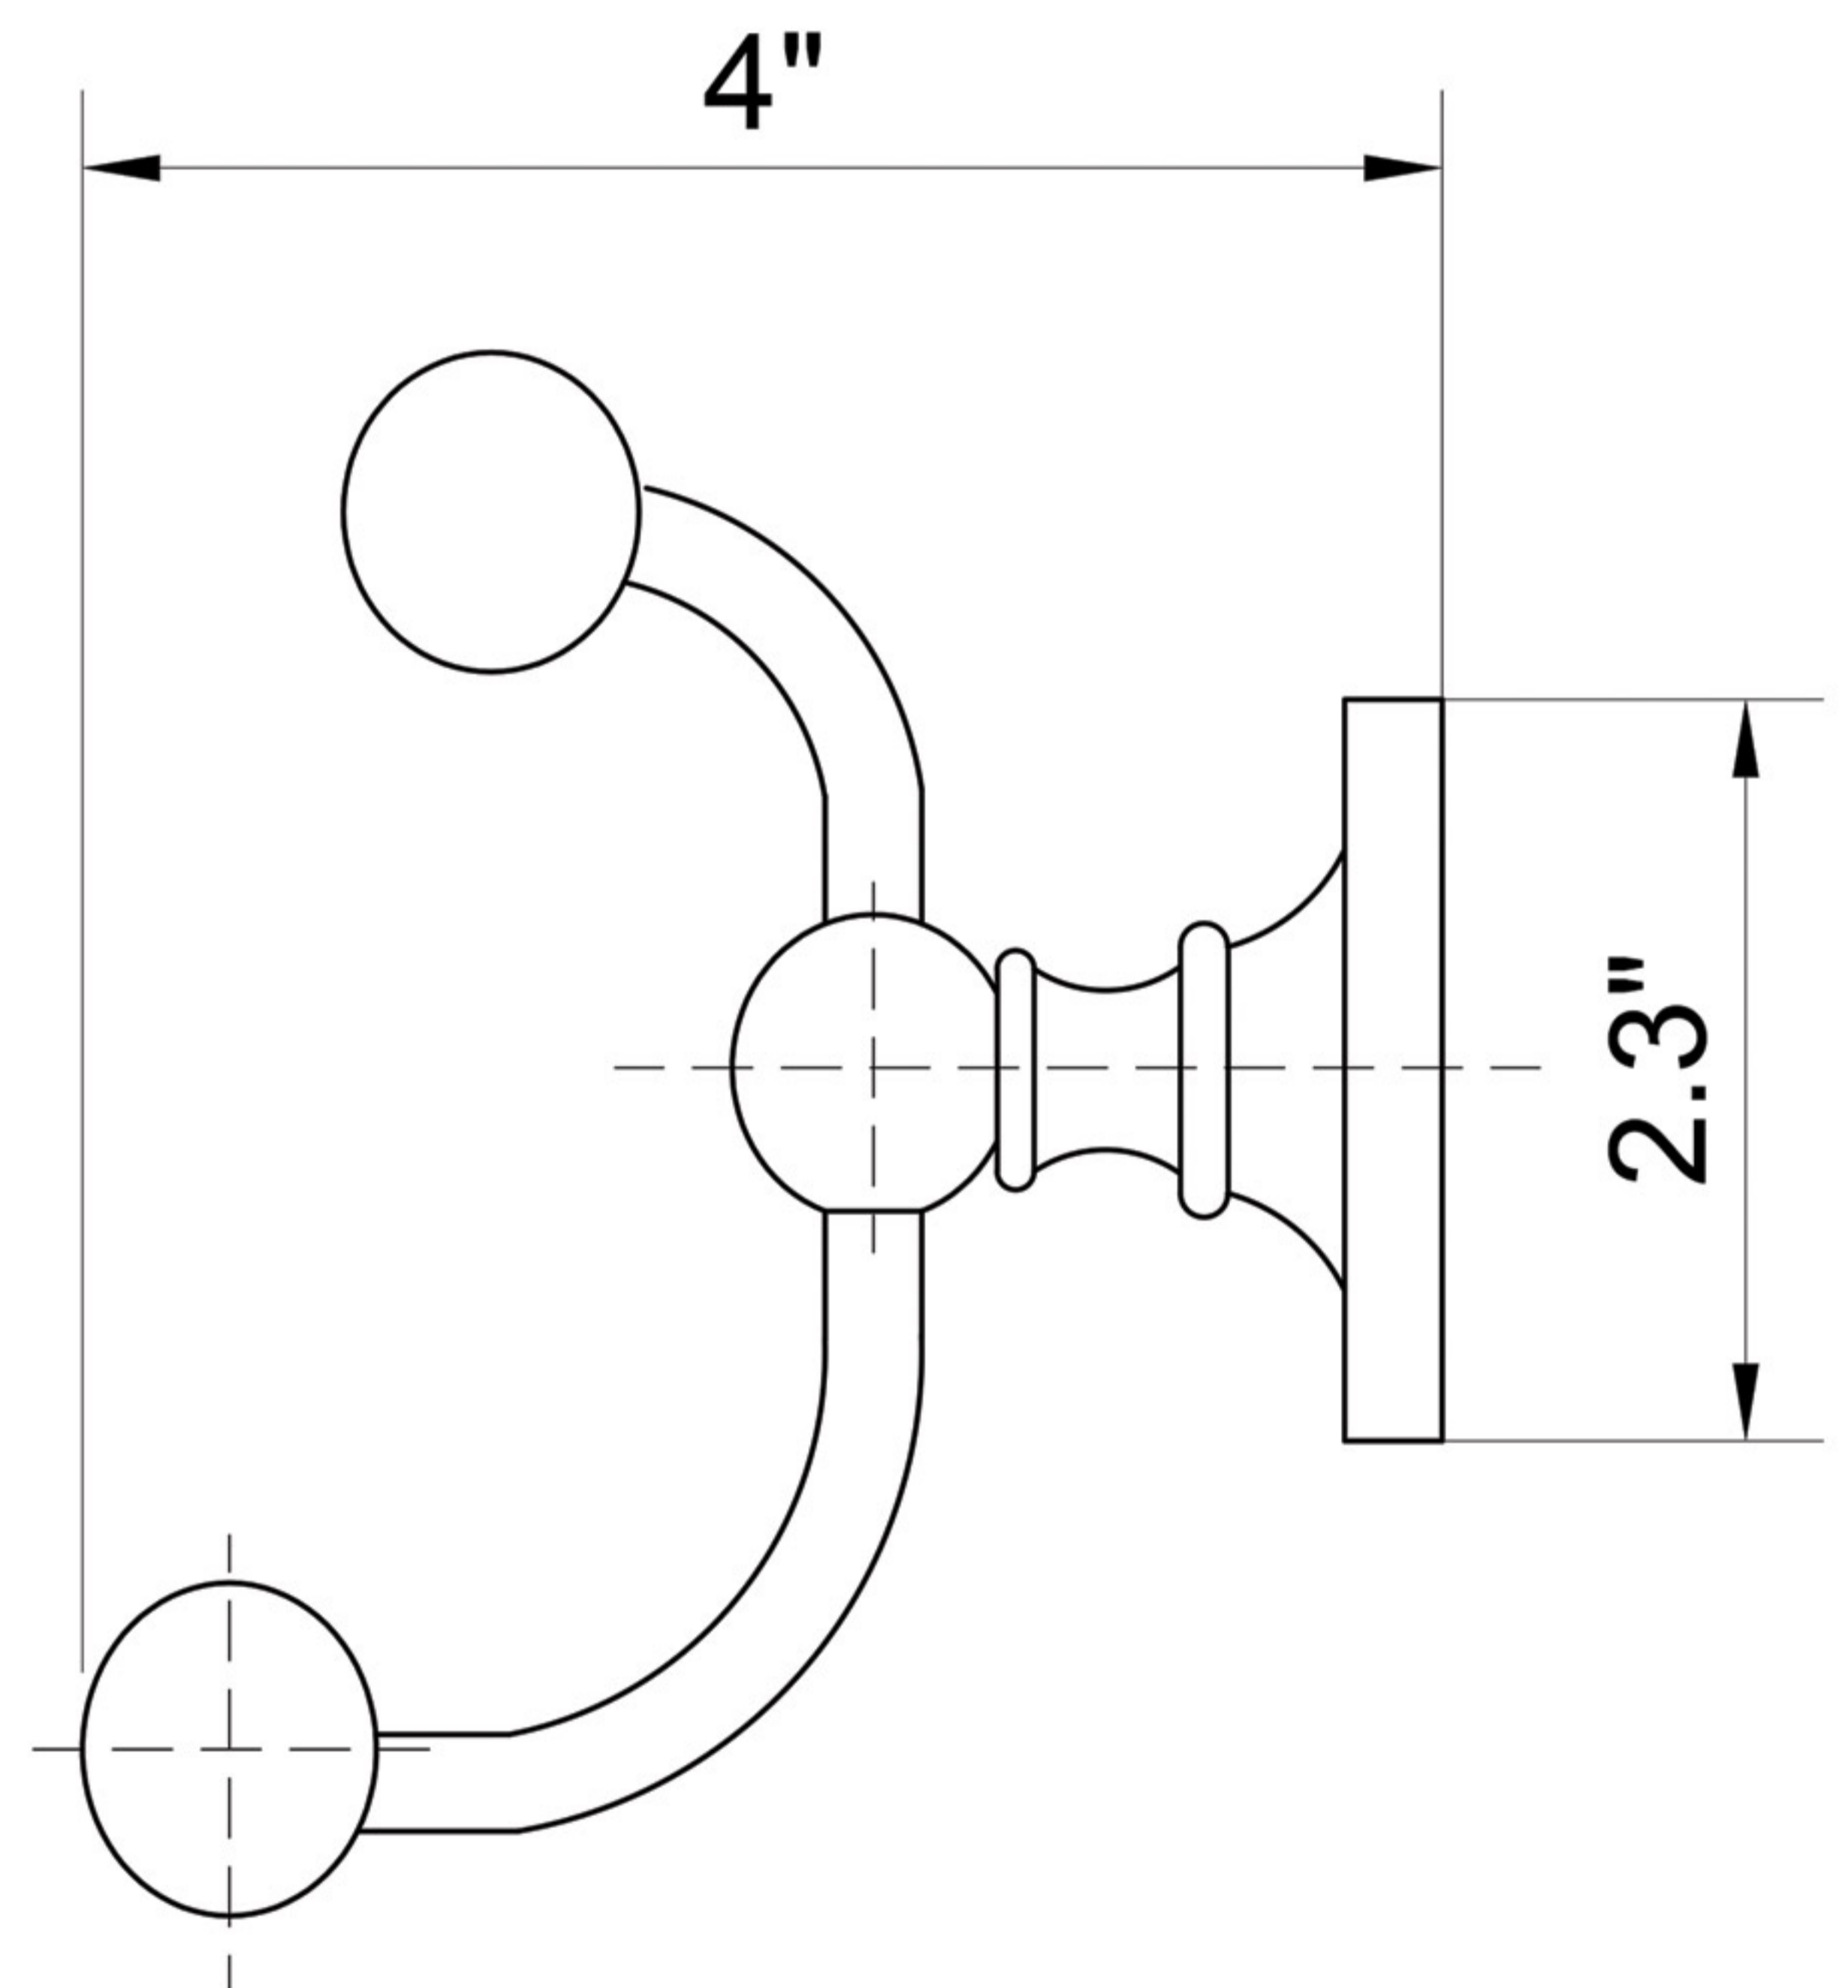

Top View

Side View

- Part of a wide range of Carlton bath accessory collection;
- Timeless old English design that never goes out of style;
- Solid brass with premium corrosion-resistant plating in a smooth rounded finish;
- Available in Polished Chrome and Satin Nickel;
- Choose from single, double, or triple hook models;
- Straightforward DIY installation via template and concealed mounting bracket and screws (included);