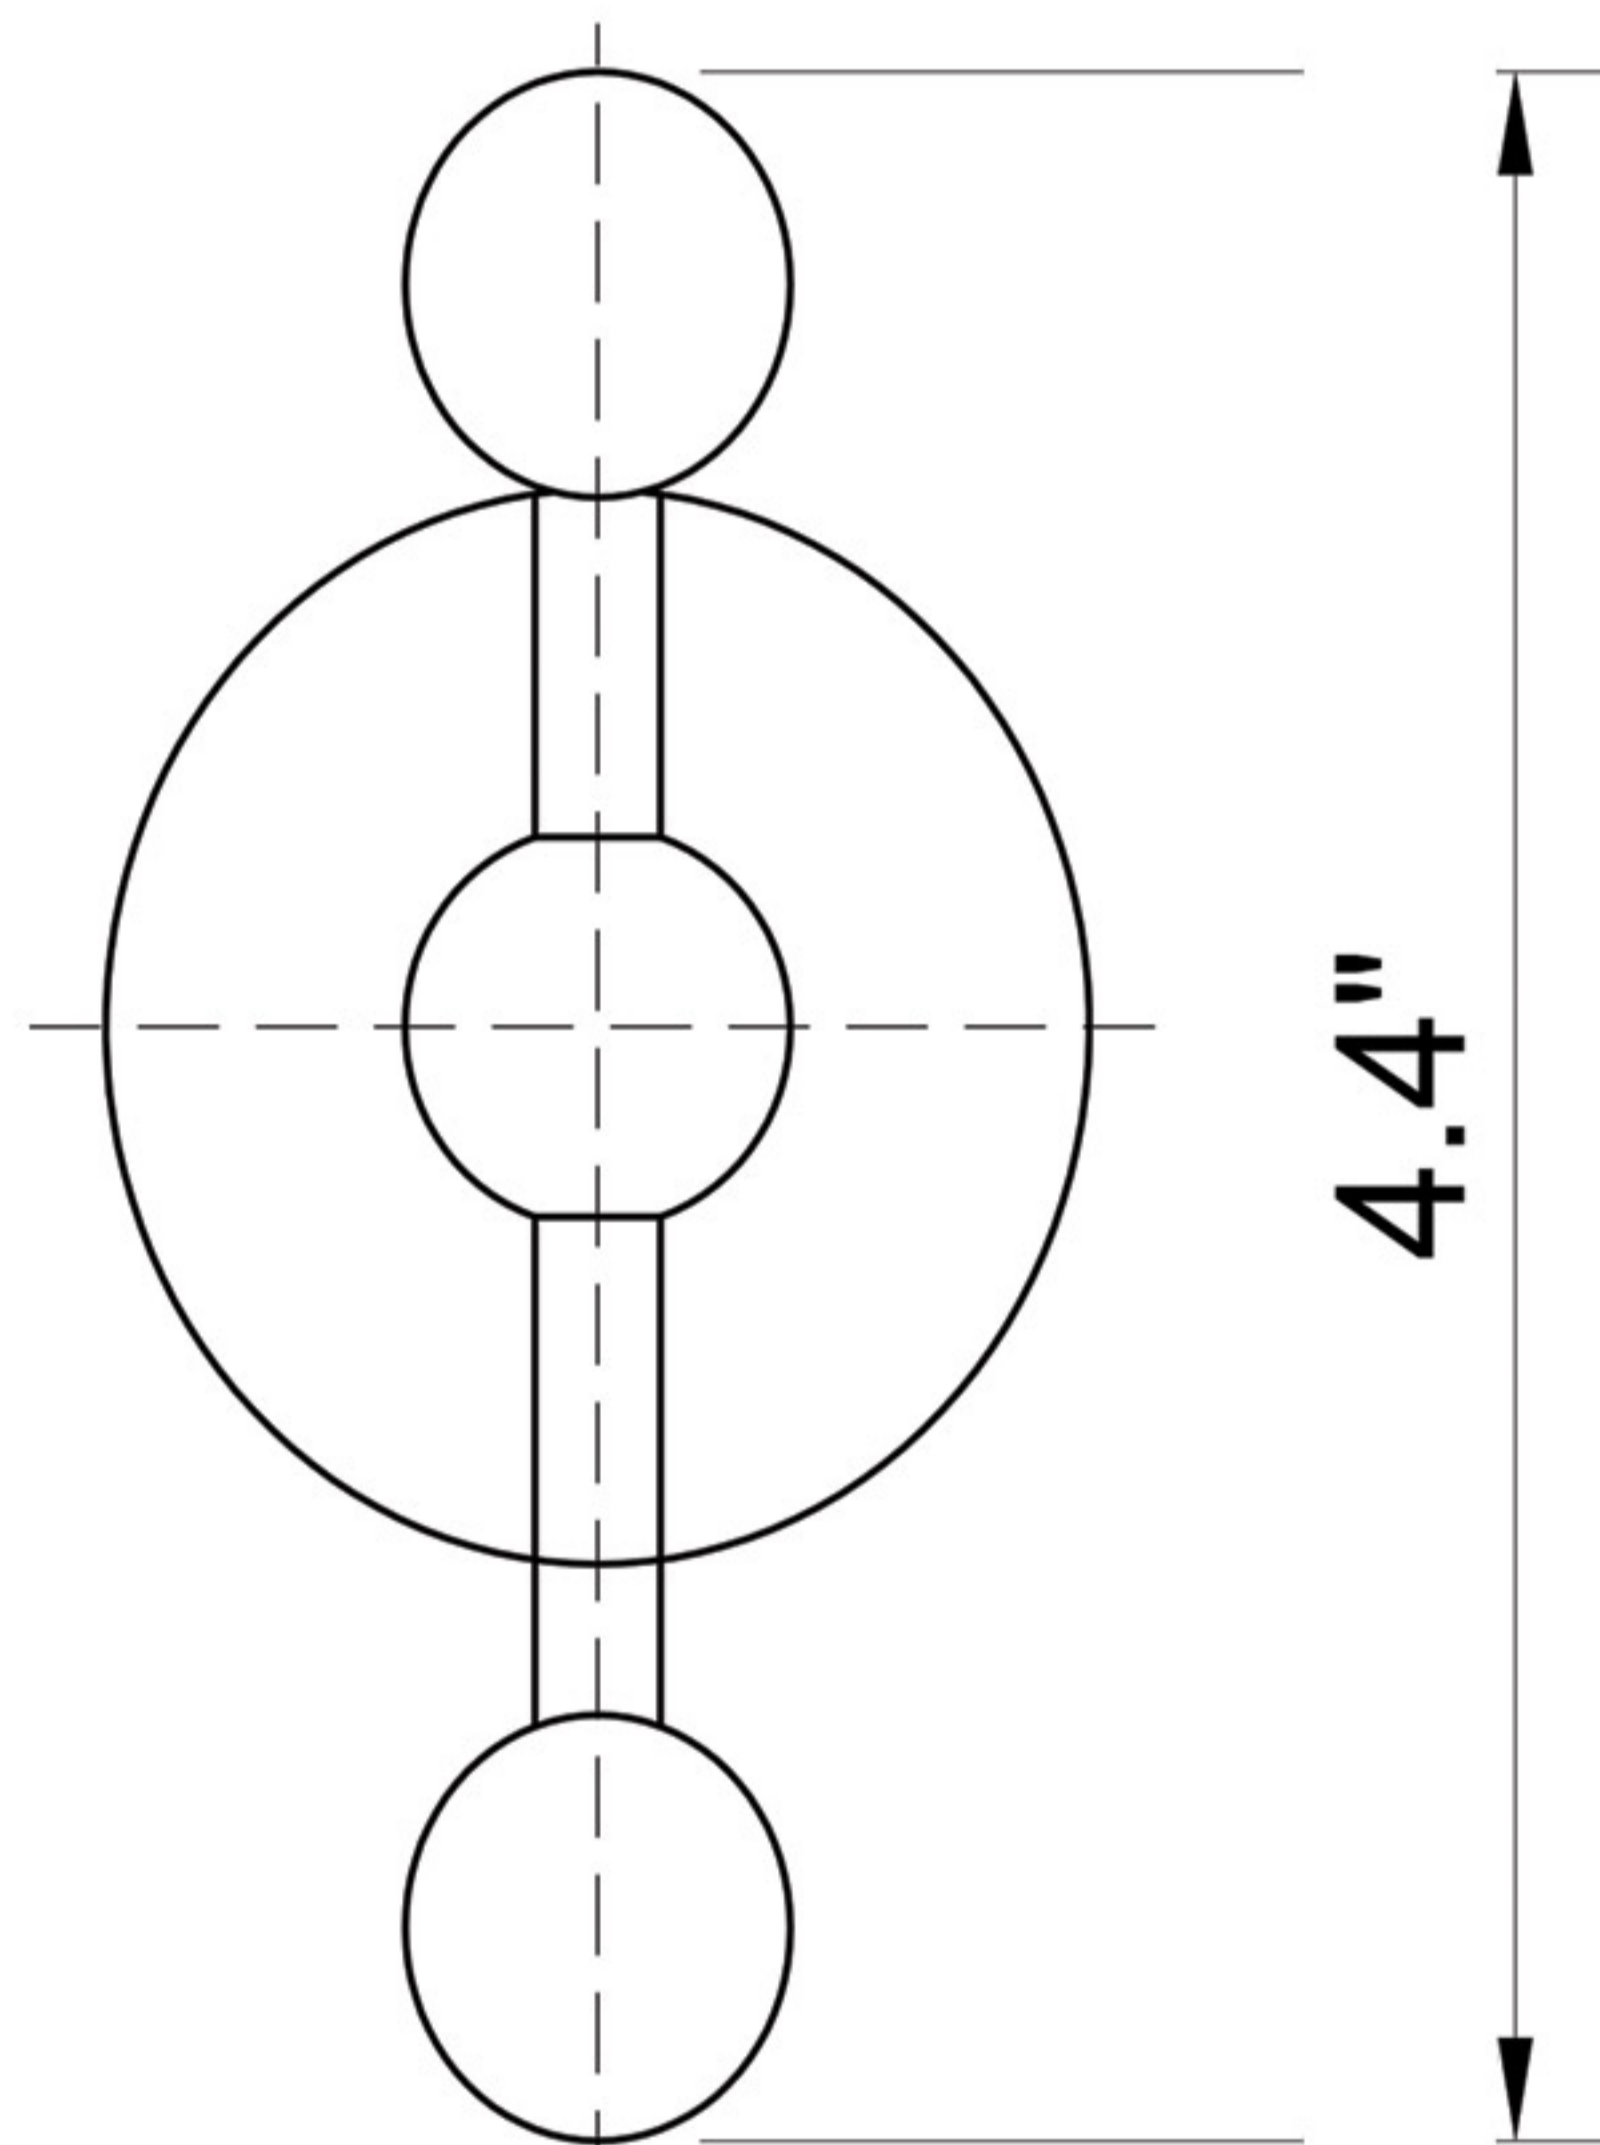

Top View

Side View

- Part of a wide range of Carlton bath accessory collection;
- Timeless old English design that never goes out of style;
- Solid brass with premium corrosion-resistant plating in a smooth rounded finish;
- Available in Polished Chrome and Satin Nickel;
- Choose from single, double, or triple hook models;
- Straightforward DIY installation via template and concealed mounting bracket and screws (included);