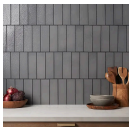

COLOR ONE FOSSIL GRAY 2X8 GLOSSY LAVA STONE TILE

Made of enduring lava stone, Color One Fossil Gray 2x8 Glossy Lava Stone Tile gives natural stone subway tile a colorful refresh. The 2-by-8-inch format lends itself to a variety of installation patterns. When applied to lava stone, the glaze develops subtle crackle lines, surface variations, and pooling on the tile's edges. This unique finish adds to this tile's timeless character.

COLORS

Arctic Blue

Blush Pink

Chalk White

Charcoal Gray

+19

SPECIFICATIONS

Colorway
Gray

Commercial
Wall, Floor

Finish
Glossy

Item Size
2.36" x 7.87"

Material
Lava Stone

Residential
Wall, Floor

PRODUCT GALLERY

DETAILED SPECS

Available Sizes

Add a new color to your life with the Color One Collection—a line of subway tiles that combines a curated color palette of trendy pastels and neutrals in cement and lava stone, which showcase the shade variations inherent to their pigmentation. A celebration of color, surface, and material, this collection delivers authentic craftsmanship for high-end projects.