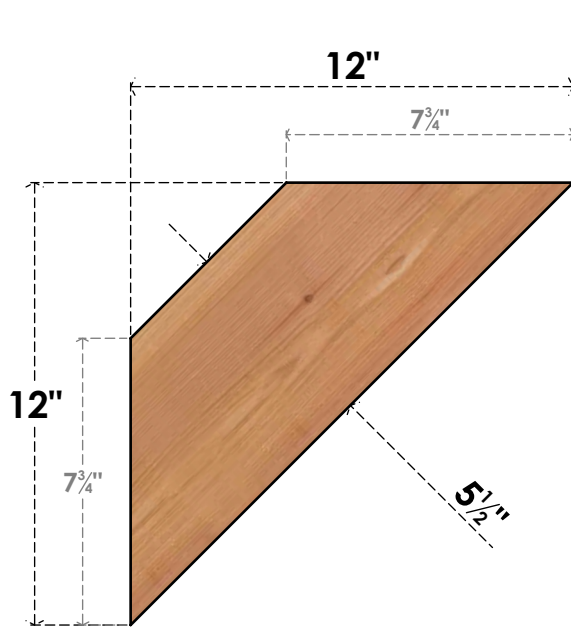

BRC06X12X12TRA00SWR

5 1/2"W X 12"D X 12"H TRADITIONAL SMOOTH BRACE, WESTERN RED CEDAR

SIDE

FRONT

EKENA MILLWORK
 2300 WEST MAIN ST.
 CLARKSVILLE, TX 75426
 TOLL FREE: 866-607-0453
 WWW.EKENAMILLWORK.COM

NOTES