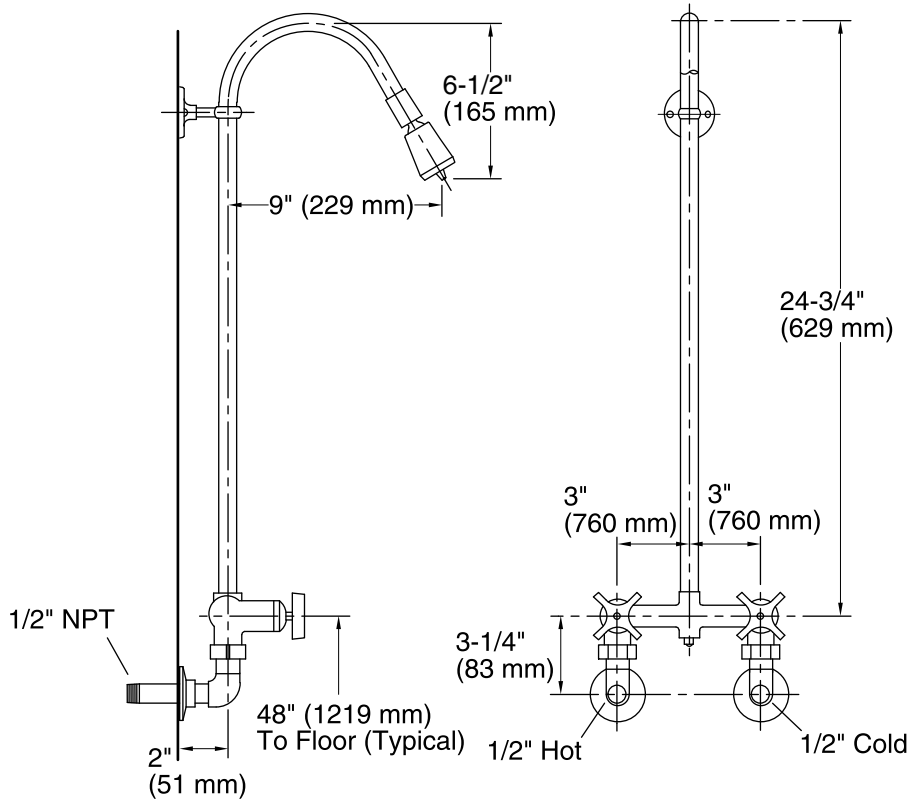

### Installation

- For 6" (152 mm) centers.

### Technical Information

All product dimensions are nominal.

### Showerhead/Body Spray:

Rated maximum flow: 2.5 gal/min (9.5 l/min)