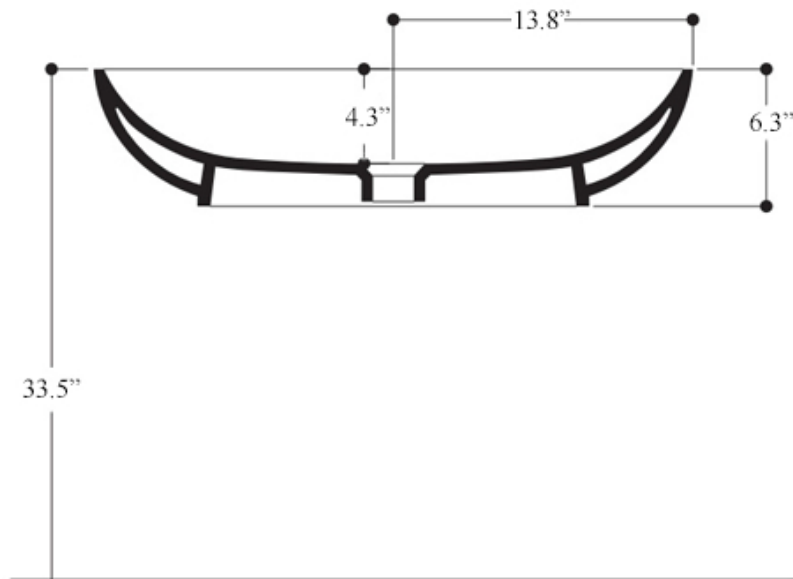

Ciotola 70C - 1508301

Features

- Bathroom Sink
- Made of Ceramic
- Glossy White
- Without Overflow
- Countertop (Vessel) Installation
- Designed by Franco Valeri
- Made in Italy

Related Items:

- WSBC 00076 | Push Waste Drain
- WSBC 53922 | Decorative Trap

Finishes:

 Glossy White

SKU# | Options:

- Ciotola 70C | Glossy White

\* WS Bath Collections reserves the right to revise dimensions or information on this sheet without notice

<b>Collection  </b> Ciotola	<b>Model  </b> Ciotola 70C - 1508301	Dimensions Metric <i>1 inch = 2.54 cm</i> <i>1 inch = 25.4 mm</i>	 1051 Lea Drive - Collegeville, PA 19426 Tel. 215 513 9400 - Fax 610 831 0215 <a href="http://www.ws bathcollections.com">www.ws bathcollections.com</a> - <a href="mailto:info@ws bathcollections.com">info@ws bathcollections.com</a>
--------------------------------	---	---	---

Collection  
Ciotola

Model |  
Ciotola 70C - 1508301

Dimensions Metric  
*1 inch = 2.54 cm*  
*1 inch = 25.4 mm*

**WS**<sup>®</sup>  
BATH  
COLLECTIONS

1051 Lea Drive - Collegeville, PA 19426  
Tel. 215 513 9400 - Fax 610 831 0215  
[www.ws bathcollections.com](http://www.ws bathcollections.com) - [info@ws bathcollections.com](mailto:info@ws bathcollections.com)

### Vessel/ countertop installation

Bolts

Silicone (optional)

Collection  
Ciotola

Model |  
Ciotola 70C - 1508301

Dimensions Metric  
*1 inch = 2.54 cm*  
*1 inch = 25.4 mm*

**WS**<sup>®</sup>  
BATH  
COLLECTIONS