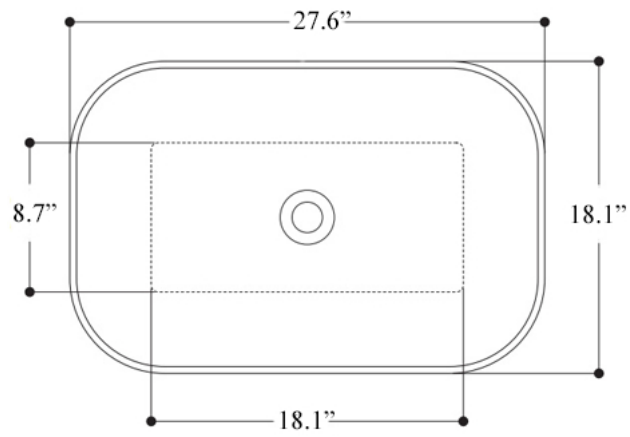

Finishes:

 Glossy White

SKU# | Options:

- Ciotola 70C | Glossy White

\* WS Bath Collections reserves the right to revise dimensions or information on this sheet without notice

<b>Collection  </b> Ciotola	<b>Model  </b> Ciotola 70C - 1508301	Dimensions Metric <i>1 inch = 2.54 cm</i> <i>1 inch = 25.4 mm</i>	 1051 Lea Drive - Collegeville, PA 19426 Tel. 215 513 9400 - Fax 610 831 0215 <a href="http://www.ws bathcollections.com">www.ws bathcollections.com</a> - <a href="mailto:info@ws bathcollections.com">info@ws bathcollections.com</a>
--------------------------------	---	---	---

Collection  
Ciotola

Model |  
Ciotola 70C - 1508301

Dimensions Metric  
*1 inch = 2.54 cm*  
*1 inch = 25.4 mm*

**WS**<sup>®</sup>  
BATH  
COLLECTIONS

1051 Lea Drive - Collegeville, PA 19426  
Tel. 215 513 9400 - Fax 610 831 0215  
[www.ws bathcollections.com](http://www.ws bathcollections.com) - [info@ws bathcollections.com](mailto:info@ws bathcollections.com)

### Vessel/ countertop installation

Bolts

Silicone (optional)

Collection  
Ciotola

Model |  
Ciotola 70C - 1508301

Dimensions Metric  
*1 inch = 2.54 cm*  
*1 inch = 25.4 mm*

**WS**<sup>®</sup>  
BATH  
COLLECTIONS