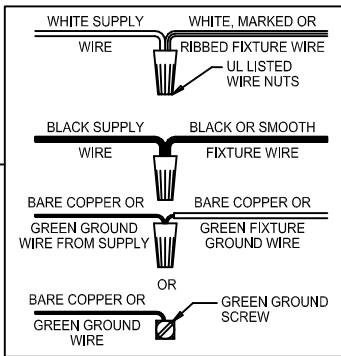

Assembly & Installation Instructions

CAUTION: Read instructions carefully and turn electricity off at main circuit breaker panel before beginning installation.

*****

WARNING - If any Special Control Devices are used with this Fixture, Follow the Instructions Carefully to assure full compliance with N.E.C. requirements. If there are any questions, contact a Qualified Electrical Contractor.

WARNING - This product contains chemicals known to the State of California to cause cancer, birth defects and /or other reproductive harm. Thoroughly wash hands after installing, handling, cleaning, or otherwise touching this product.
CAUTION - All glass is fragile, use care when handling Glass component(s) and or Lamp(s).

*****

ASSEMBLY STEPS:

MODE D'ASSEMBLAGE:

PASOS PARA ENSAMBLAR:

1. A → B
2. Ø (0.144)(3.6mm) →
3. B ← A
4. Ø (0.144)(3.6mm) →
5. D → C →
6. E, A → B
7. F, G, H → J
8. L → K
9. P, M → N

**B, C, & L
(NOT FURNISHED)
(NO INCLUIDA)
(NON FOURNIE)**