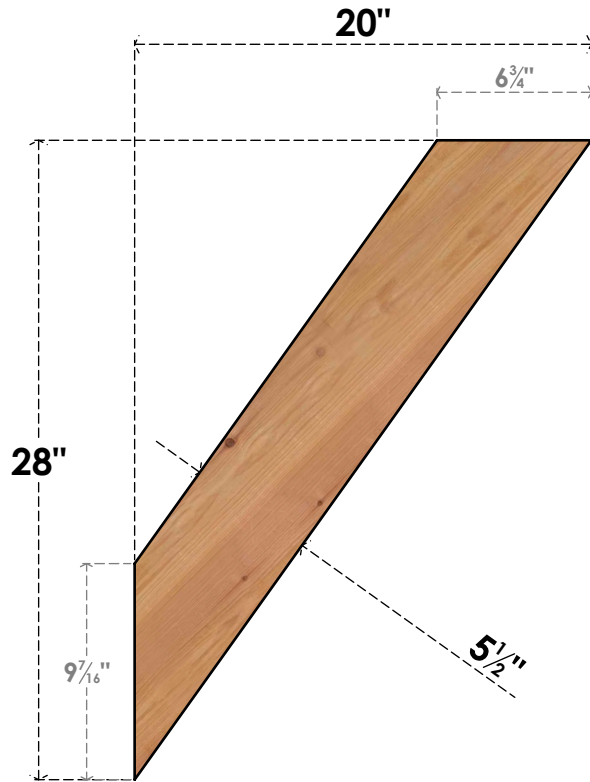

# BRC06X20X28TRA00SWR

5 1/2"W X 20"D X 28"H TRADITIONAL SMOOTH BRACE, WESTERN RED CEDAR

**SIDE**

**FRONT**

EKENA MILLWORK  
 2300 WEST MAIN ST.  
 CLARKSVILLE, TX 75426  
 TOLL FREE: 866-607-0453  
 WWW.EKENAMILLWORK.COM