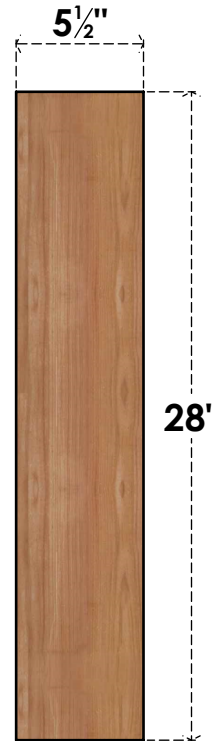

# BRC06X20X28TRA00SWR

5 1/2"W X 20"D X 28"H TRADITIONAL SMOOTH BRACE, WESTERN RED CEDAR

**SIDE**

**FRONT**

EKENA MILLWORK  
 2300 WEST MAIN ST.  
 CLARKSVILLE, TX 75426  
 TOLL FREE: 866-607-0453  
 WWW.EKENAMILLWORK.COM

**NOTES**

1. INSTALLATION TO BE COMPLETED IN ACCORDANCE WITH MANUFACTURER'S SPECIFICATIONS.
2. DRAWING MAY NOT BE TO SCALE
3. THIS DRAWING IS INTENDED FOR DESIGN AND PLANNING PURPOSES ONLY.
4. ALL INFORMATION CONTAINED HEREIN WAS CURRENT AT THE TIME OF DEVELOPMENT BUT MUST BE REVIEWED AND APPROVED BY THE PRODUCT MANUFACTURER TO BE CONSIDERED ACCURATE.
5. PRODUCTS ARE NOT KILN DRIED. THIS ITEM IS UNIQUE AND WILL CONTAIN THE NATURAL VARIATIONS THAT THE WOOD SPECIES OFFERS. THIS MAY RESULT IN VARIATIONS UP TO 1/4"