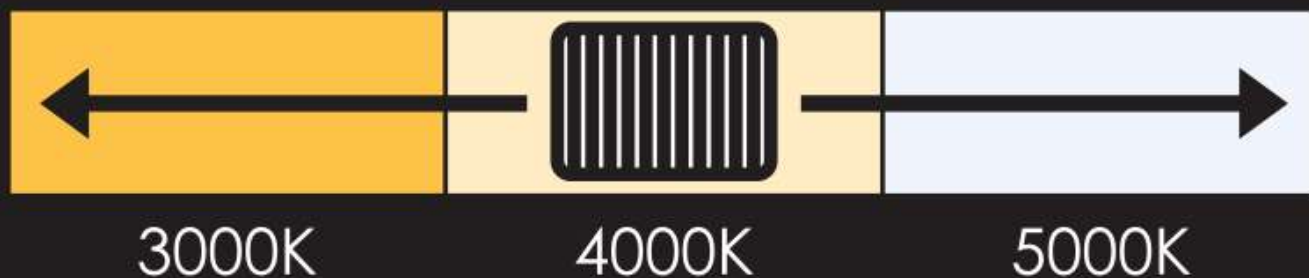

LED Fixture Specs

Watts	12
Light Output (Lumens)	1200
Efficacy (LPW)	100
Voltage	120

Beam Angle (Degrees)	120°
Color Accuracy (CRI)	80

Light Color

Color Tunable

Fixture Life (Years)	45.7
Estimated Yearly Energy Cost	\$1.45
Based on 3 hrs/day, 11¢/kWh	
Cost depends on rates and use	