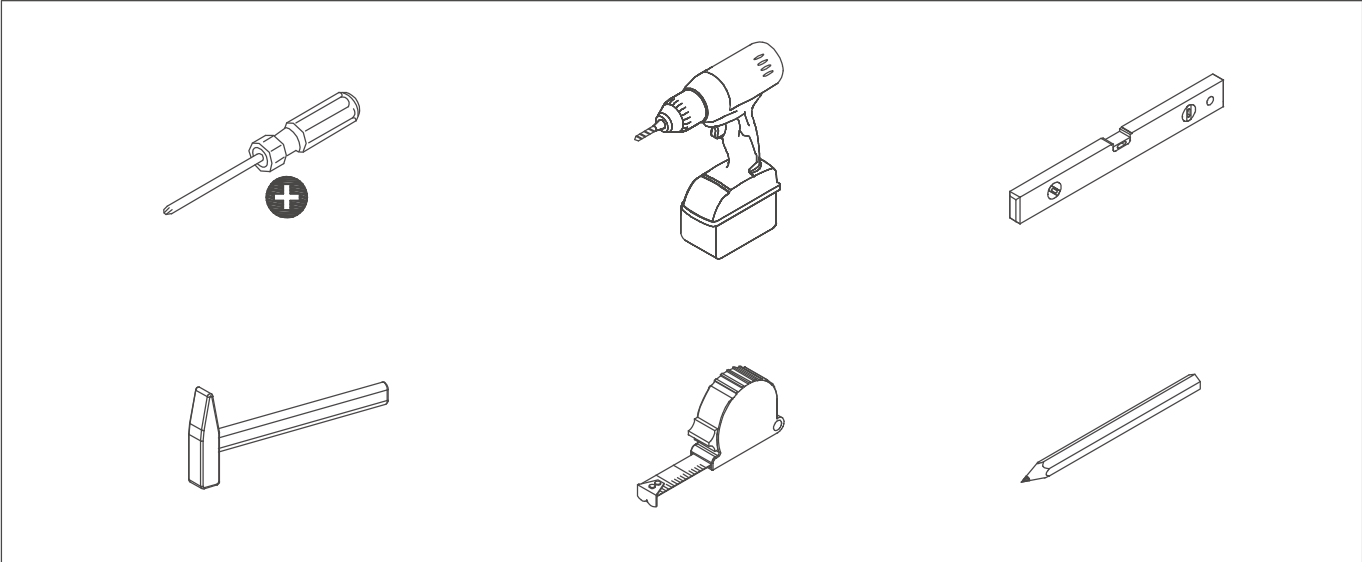

WALL MIRROR

Installation Guide

List of Parts

A  Screws	B  Rubber plug screws
--	---

Additional Tools Required

STEP: 1

STEP: 2

STEP: 3