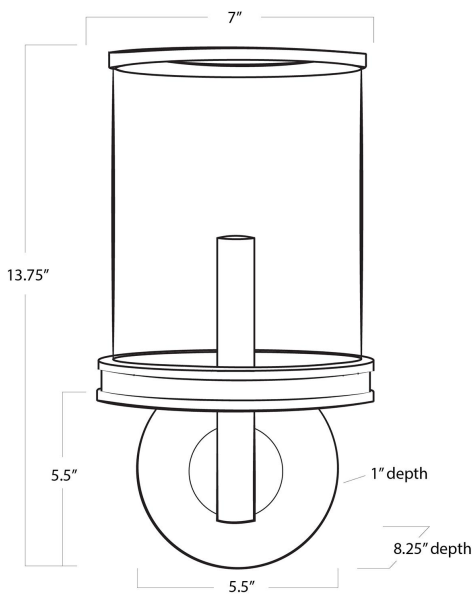

REGINA ANDREW

DETROIT

SPECIFICATION SHEET

Adria Sconce
15-1207ORB

HEIGHT	13.75
WIDTH	7
DEPTH	8.25
SHADE DIMS	N/A
SHADE COLOR	N/A
BULB QTY	1
BULB TYPE	B Type Candelabra Base (E12)
SOCKET	E12 Candelabra
WATTAGE	60 Watt Max
WIRING TYPE	Hard Wire
BACKPLATE	5.5 x 5.5 x 1
JUNCTION BOX	11 in from top, 2.75 in from bottom, 3.5 in from side
MATERIAL	Steel
FINISH	Oil Rubbed Bronze
NOTES	N/A
FREIGHT ONLY	No