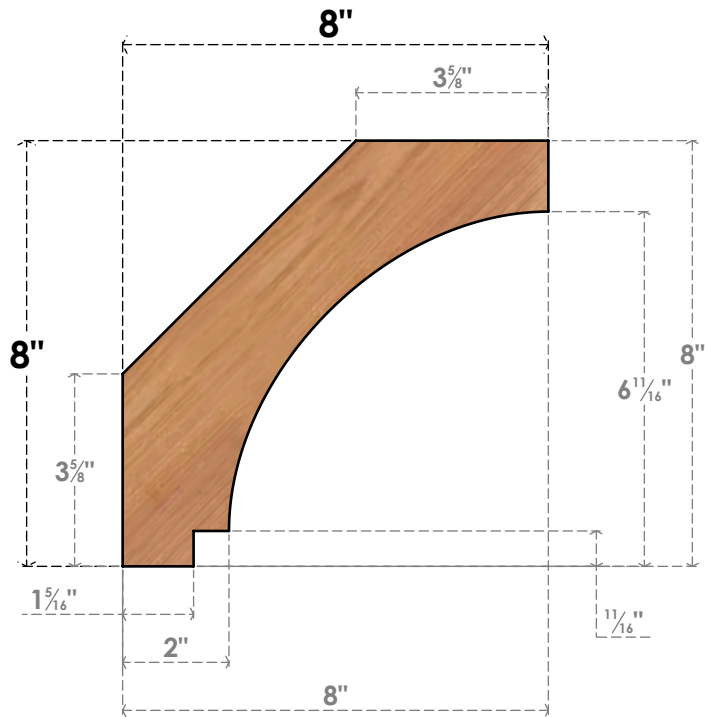

BRC04X08X08IMP00SWR

3 1/2"W X 8"D X 8"H IMPERIAL SMOOTH BRACE, WESTERN RED CEDAR

SIDE

FRONT

EKENA
MILLWORK
 EKENA MILLWORK
 2300 WEST MAIN ST.
 CLARKSVILLE, TX 75426
 TOLL FREE: 866-607-0453
 WWW.EKENAMILLWORK.COM