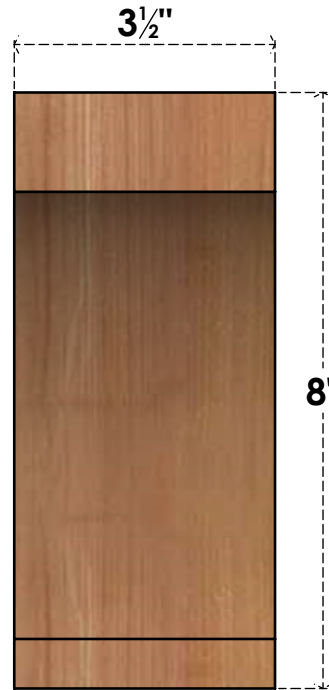

BRC04X08X08IMP00SWR

3 1/2"W X 8"D X 8"H IMPERIAL SMOOTH BRACE, WESTERN RED CEDAR

SIDE

FRONT

EKENA
MILLWORK
 EKENA MILLWORK
 2300 WEST MAIN ST.
 CLARKSVILLE, TX 75426
 TOLL FREE: 866-607-0453
 WWW.EKENAMILLWORK.COM