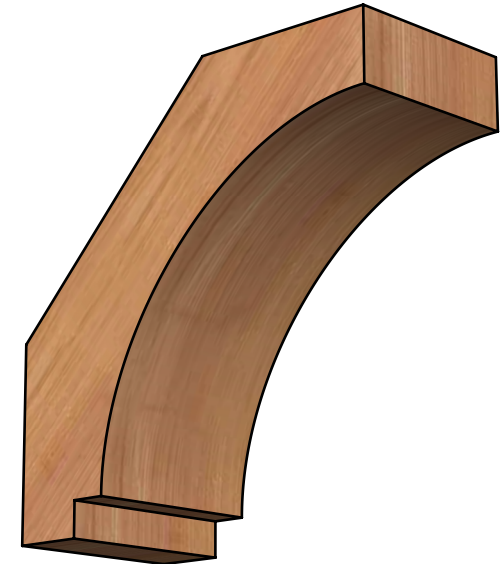

BRC04X08X08IMP00SWR

3 1/2"W X 8"D X 8"H IMPERIAL SMOOTH BRACE, WESTERN RED CEDAR

SIDE

FRONT

EKENA
MILLWORK
 EKENA MILLWORK
 2300 WEST MAIN ST.
 CLARKSVILLE, TX 75426
 TOLL FREE: 866-607-0453
 WWW.EKENAMILLWORK.COM