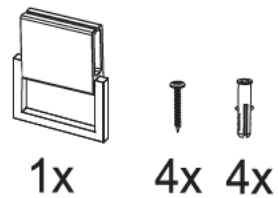

Cordless Roller Blind

Installation Guide

inside mount

outside mount

Roller Blind 100x190cm:

Example: Blind 100x190cm
- fabric width is 100cm,
the total width of blind is 103,5cm.

inside mount

outside mount