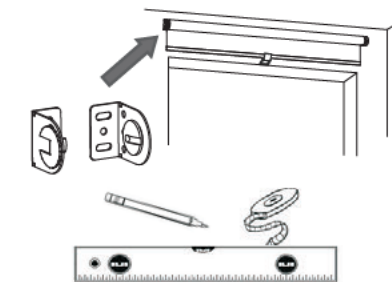

Cordless Roller Blind

Installation Guide

inside mount

outside mount

Roller Blind 100x190cm:

Example: Blind 100x190cm
- fabric width is 100cm,
the total width of blind is 103,5cm.

inside mount

outside mount