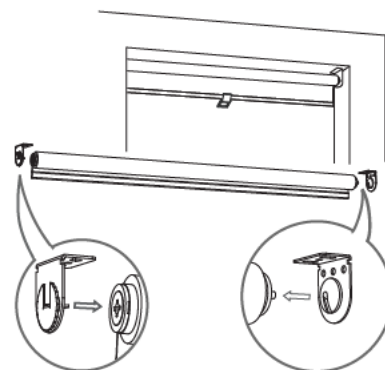

Cordless Roller Blind

Installation Guide

inside mount

outside mount

Roller Blind 100x190cm:

Example: Blind 100x190cm
- fabric width is 100cm,
the total width of blind is 103,5cm.

inside mount

outside mount