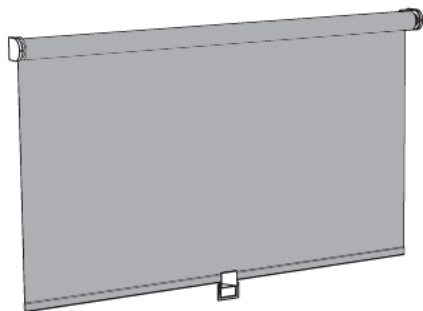

Cordless Roller Blind

Installation Guide

inside mount

outside mount

Roller Blind 100x190cm:

Example: Blind 100x190cm
- fabric width is 100cm,
the total width of blind is 103,5cm.

inside mount

outside mount