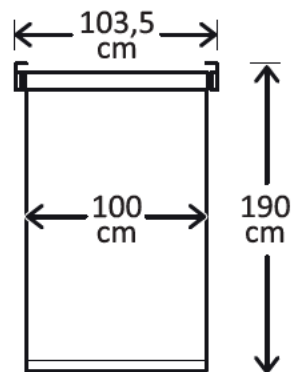

Cordless Roller Blind

Installation Guide

inside mount

outside mount

Roller Blind 100x190cm:

Example: Blind 100x190cm
- fabric width is 100cm,
the total width of blind is 103,5cm.

inside mount

outside mount