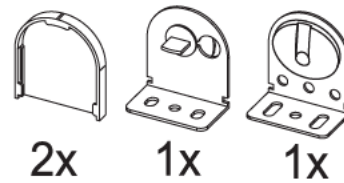

Cordless Roller Blind

Installation Guide

inside mount

outside mount

Roller Blind 100x190cm:

Example: Blind 100x190cm
- fabric width is 100cm,
the total width of blind is 103,5cm.

inside mount

outside mount