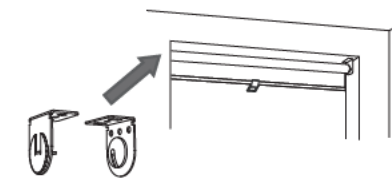

Cordless Roller Blind

Installation Guide

inside mount

outside mount

Roller Blind 100x190cm:

Example: Blind 100x190cm
- fabric width is 100cm,
the total width of blind is 103,5cm.

inside mount

outside mount