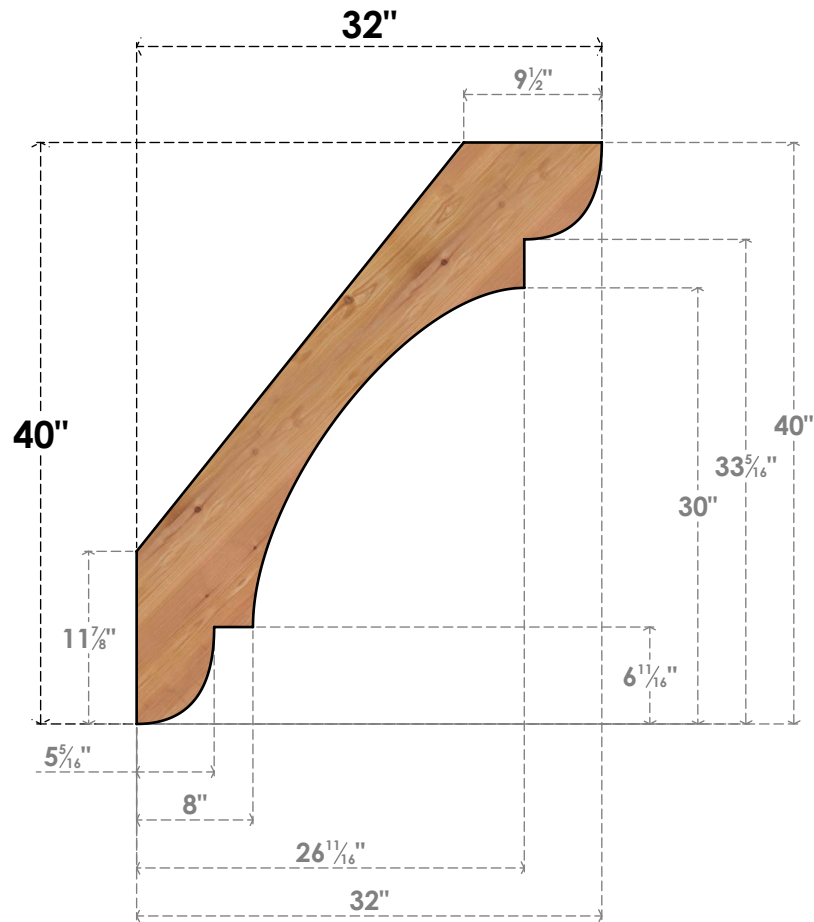

# BRC04X32X40OLY00SWR

3 1/2"W X 32"D X 40"H OLYMPIC SMOOTH BRACE, WESTERN RED CEDAR

**SIDE**

**FRONT**

EKENA MILLWORK  
 2300 WEST MAIN ST.  
 CLARKSVILLE, TX 75426  
 TOLL FREE: 866-607-0453  
 WWW.EKENAMILLWORK.COM

**NOTES**

1. INSTALLATION TO BE COMPLETED IN ACCORDANCE WITH MANUFACTURER'S SPECIFICATIONS.
2. DRAWING MAY NOT BE TO SCALE
3. THIS DRAWING IS INTENDED FOR DESIGN AND PLANNING PURPOSES ONLY.
4. ALL INFORMATION CONTAINED HEREIN WAS CURRENT AT THE TIME OF DEVELOPMENT BUT MUST BE REVIEWED AND APPROVED BY THE PRODUCT MANUFACTURER TO BE CONSIDERED ACCURATE.
5. PRODUCTS ARE NOT KILN DRIED. THIS ITEM IS UNIQUE AND WILL CONTAIN THE NATURAL VARIATIONS THAT THE WOOD SPECIES OFFERS. THIS MAY RESULT IN VARIATIONS UP TO 1/4"