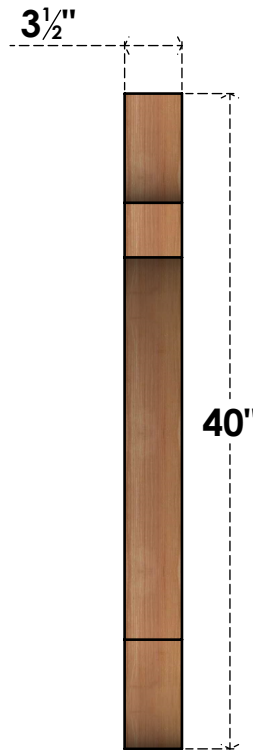

# BRC04X32X40OLY00SWR

3 1/2"W X 32"D X 40"H OLYMPIC SMOOTH BRACE, WESTERN RED CEDAR

**SIDE**

**FRONT**

EKENA MILLWORK  
 2300 WEST MAIN ST.  
 CLARKSVILLE, TX 75426  
 TOLL FREE: 866-607-0453  
 WWW.EKENAMILLWORK.COM

**NOTES**

1. INSTALLATION TO BE COMPLETED IN ACCORDANCE WITH MANUFACTURER'S SPECIFICATIONS.
2. DRAWING MAY NOT BE TO SCALE
3. THIS DRAWING IS INTENDED FOR DESIGN AND PLANNING PURPOSES ONLY.
4. ALL INFORMATION CONTAINED HEREIN WAS CURRENT AT THE TIME OF DEVELOPMENT BUT MUST BE REVIEWED AND APPROVED BY THE PRODUCT MANUFACTURER TO BE CONSIDERED ACCURATE.
5. PRODUCTS ARE NOT KILN DRIED. THIS ITEM IS UNIQUE AND WILL CONTAIN THE NATURAL VARIATIONS THAT THE WOOD SPECIES OFFERS. THIS MAY RESULT IN VARIATIONS UP TO 1/4"