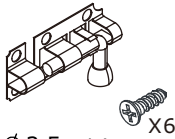

Do not use an electric screwdriver, and do not use too much force when installing, because the board is easy to break.

Please prepare the following tools

When installing, please carefully confirm whether each screw corresponds to the manual, accessories with similar shapes can be distinguished by size

A x 68+5

Ø 6 x 35 mm

B x 56+5

Ø 15 x 11 mm

C x 45+4

Ø 8 x 30 mm

D x 12+1

Ø 15 x 9.5 mm

E x 2

Ø 3 x 12 mm

F x 1

Ø 3.5 x 14 mm

G x 6+1

Ø 6 x 25 mm

H x 2

Ø 6 x 30 mm