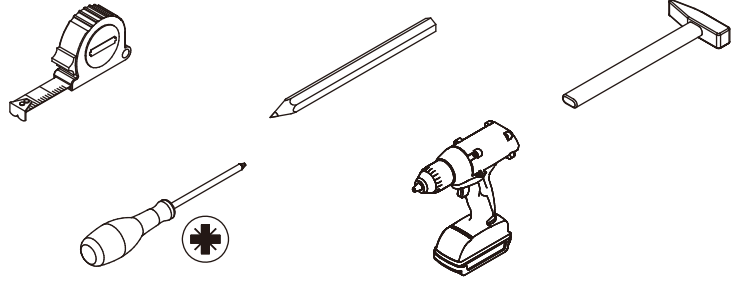

IMPORTANT !

It is important that any product which is assembled using any kind of screw is re-tightened 2 weeks after assembly, and once every 3 months - in order to assure stability through-out the lifespan of the product.

Do not use an electric screwdriver, and do not use too much force when installing, because the board is easy to break.

Please prepare the following tools

When installing, please carefully confirm whether each screw corresponds to the manual, accessories with similar shapes can be distinguished by size