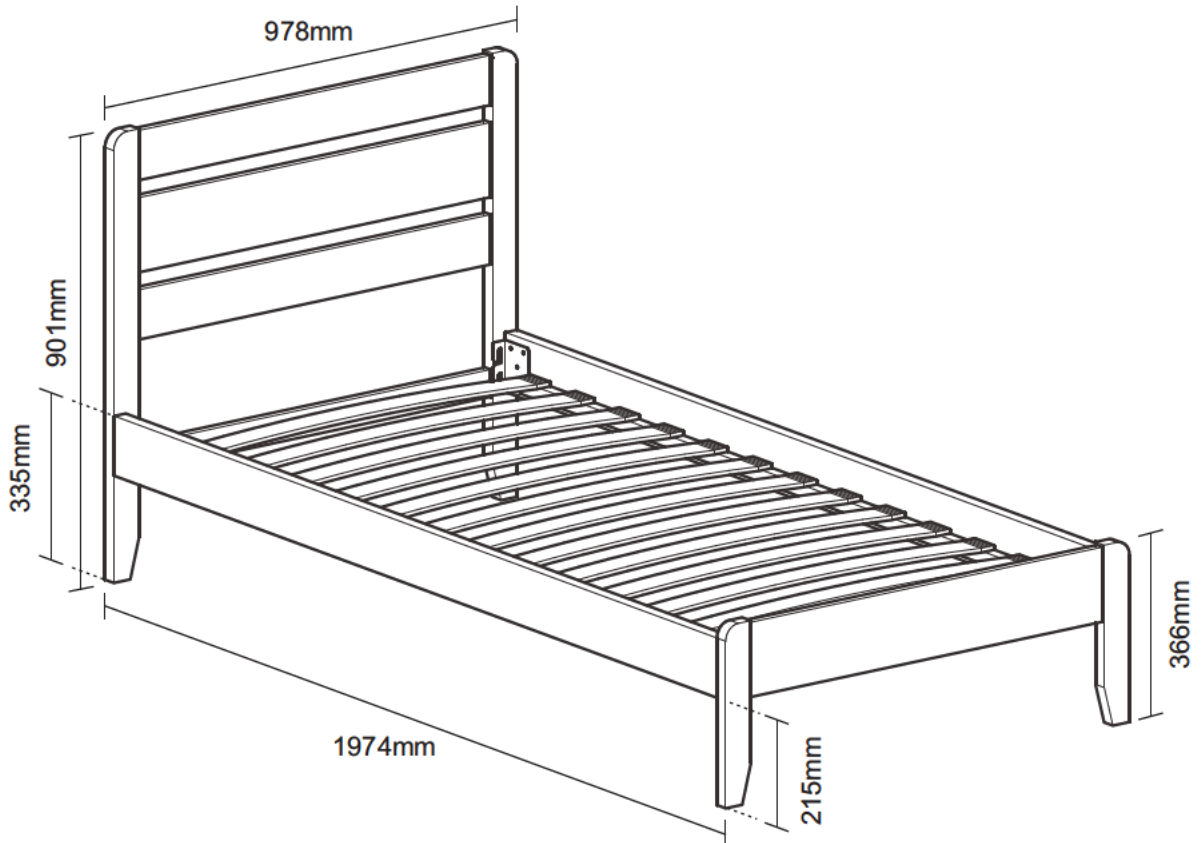

3FT BED

(INNER SIZE: W920 X L1918MM)

PRODUCT SIZE: L1974 X W978 X H901MM
THICKNESS: HB 28MM, FB 28MM, SR 18MM