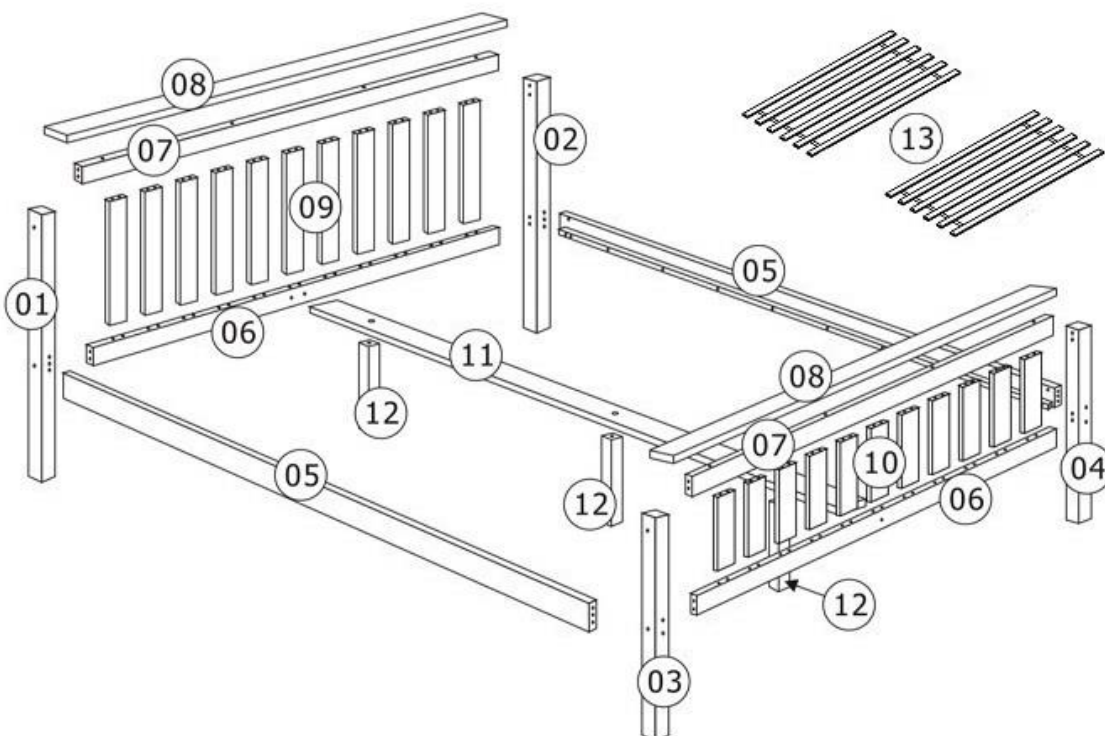

Assembly Instructions

HARDWARE

A	 13mm	 M6 x 75mm	16
B		Barrel Nut	08
C		∅ 8 x 30mm	14
D	 13mm	 ∅ 6 x 70mm	08

E		∅ 6 x 30mm	80
F		Allen Key	01
G	 8mm	 ∅ 4 x 30mm	24
H	 13mm	 ∅ 6 x 50mm	05
I	 Screw driver(not provided)		01

ASSEMBLY INSTRUCTIONS

01

C	 Ø 8 x 30mm	14
---	--	----

02

E	 Ø 6 x 30mm	80
---	--	----

ASSEMBLY INSTRUCTIONS

03

D			Ø 6 x 70mm	08
---	--	--	------------	----

04

A			M6 x 75mm	08
---	--	--	-----------	----

ASSEMBLY INSTRUCTIONS

05

A			M6 x 75mm	08
B			Barrel Nut	08
H			Ø 6 x 50mm	05

06

G			Ø 4 x 30mm	24
---	---	---	------------	----