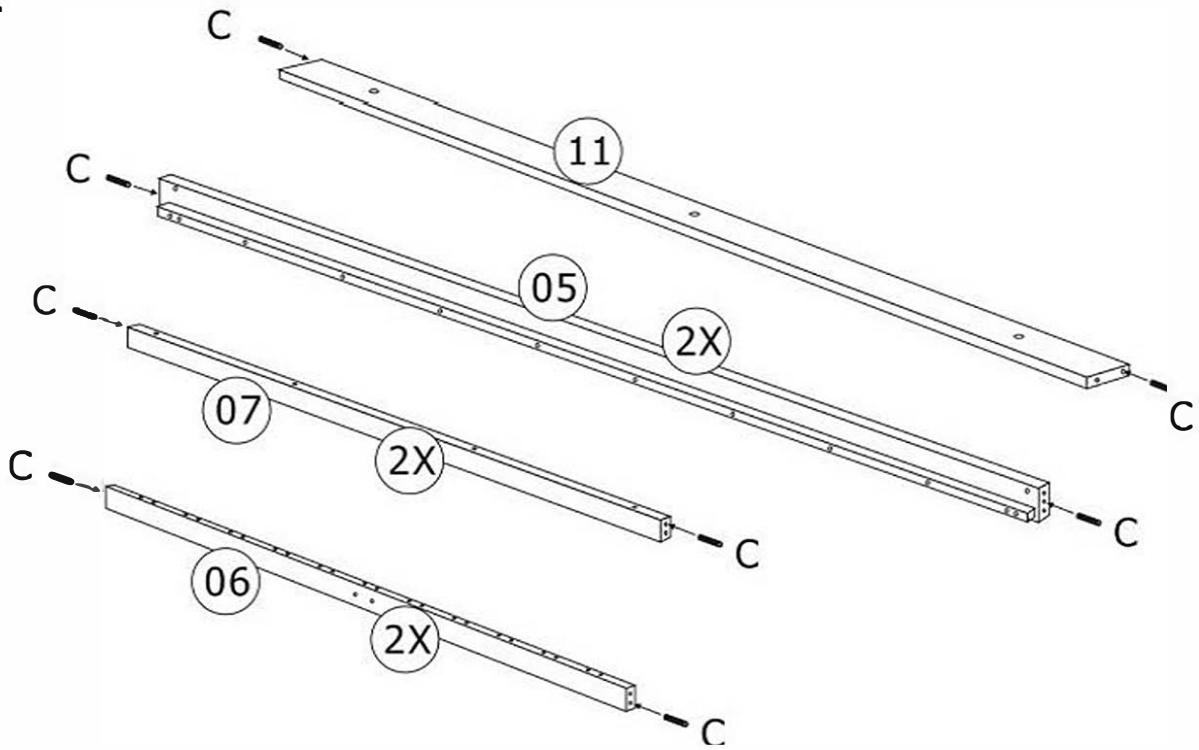

Assembly Instructions

HARDWARE

A	 13mm	 M6 x 75mm	16
B		Barrel Nut	08
C		∅ 8 x 30mm	14
D	 13mm	 ∅ 6 x 70mm	08

E		∅ 6 x 30mm	80
F		Allen Key	01
G	 8mm	 ∅ 4 x 30mm	24
H	 13mm	 ∅ 6 x 50mm	05
I	 Screw driver(not provided)		01

ASSEMBLY INSTRUCTIONS

01

C	 Ø 8 x 30mm	14
---	--	----

02

E	 Ø 6 x 30mm	80
---	--	----

ASSEMBLY INSTRUCTIONS

03

D			Ø 6 x 70mm	08
---	--	--	------------	----

04

A			M6 x 75mm	08
---	--	--	-----------	----

ASSEMBLY INSTRUCTIONS

05

A			M6 x 75mm	08
B			Barrel Nut	08
H			Ø 6 x 50mm	05

06

G			Ø 4 x 30mm	24
---	---	---	------------	----