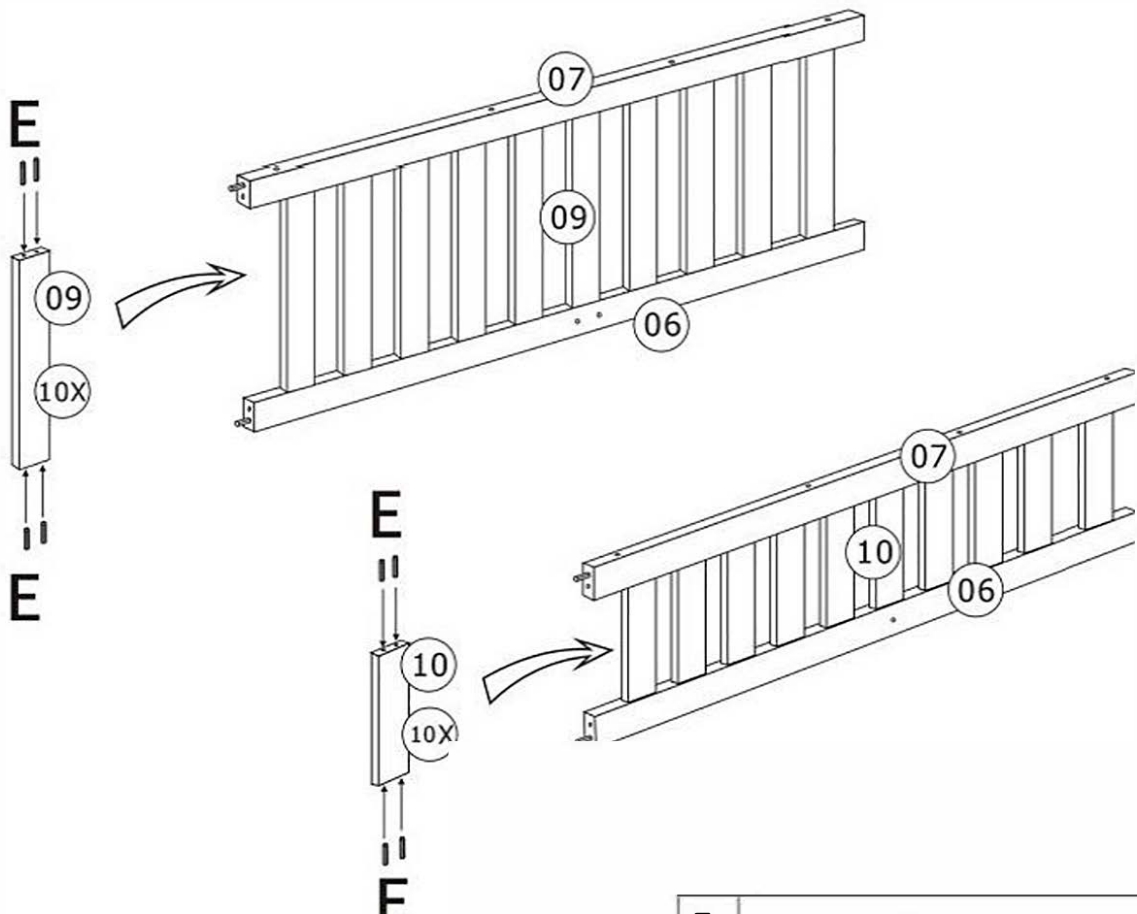

Assembly Instructions

HARDWARE

A	 13mm	 M6 x 75mm	16
B		Barrel Nut	08
C		∅ 8 x 30mm	14
D	 13mm	 ∅ 6 x 70mm	08

E		∅ 6 x 30mm	80
F		Allen Key	01
G	 8mm	 ∅ 4 x 30mm	24
H	 13mm	 ∅ 6 x 50mm	05
I	 Screw driver(not provided)		01

ASSEMBLY INSTRUCTIONS

01

C	 Ø 8 x 30mm	14
---	--	----

02

E	 Ø 6 x 30mm	80
---	--	----

ASSEMBLY INSTRUCTIONS

03

D			Ø 6 x 70mm	08
---	--	--	------------	----

04

A			M6 x 75mm	08
---	--	--	-----------	----

ASSEMBLY INSTRUCTIONS

05

A			M6 x 75mm	08
B			Barrel Nut	08
H			Ø 6 x 50mm	05

06

G			Ø 4 x 30mm	24
---	---	---	------------	----