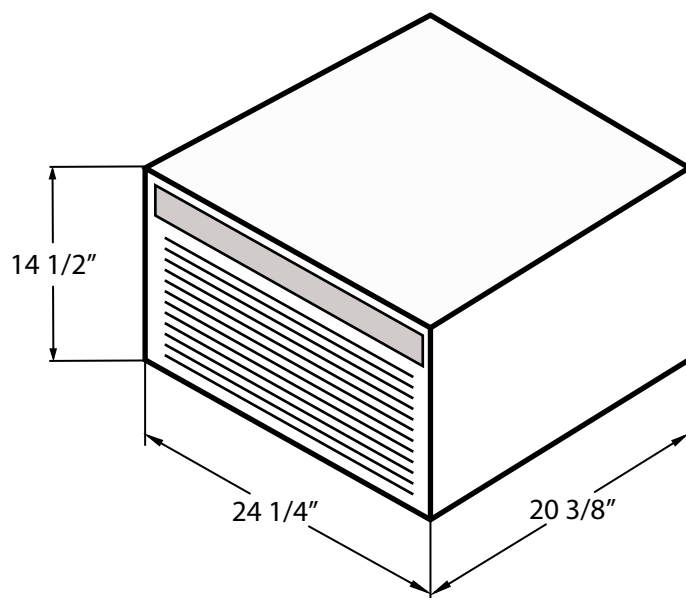

### WTC Unit Dimensions

Height: 14 1/2"

Width: 24 1/4"

Depth: 20 3/8"

### Wall Sleeve (WTCSLV) / Cutout Dimensions

Opening Height: 15 1/4"

Opening Width: 25 1/2"

Opening Depth: 17 1/2"