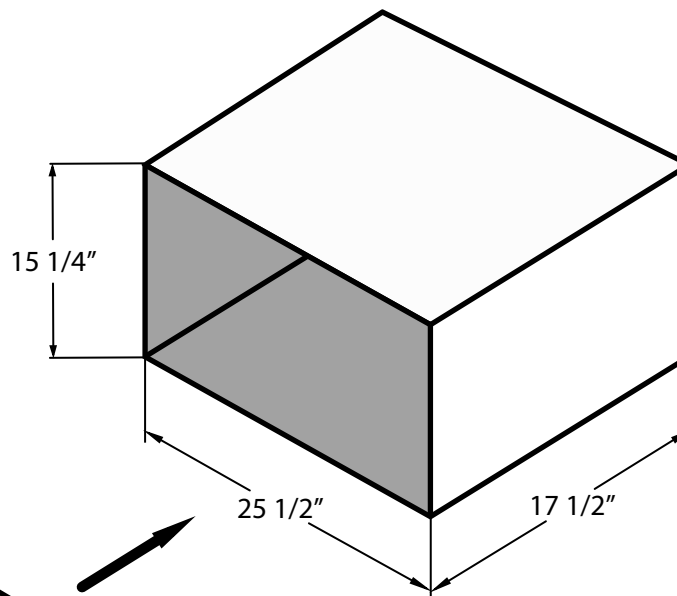

### WTC Unit Dimensions

Height: 14 1/2"

Width: 24 1/4"

Depth: 20 3/8"

### Wall Sleeve (WTCSLV) / Cutout Dimensions

Opening Height: 15 1/4"

Opening Width: 25 1/2"

Opening Depth: 17 1/2"