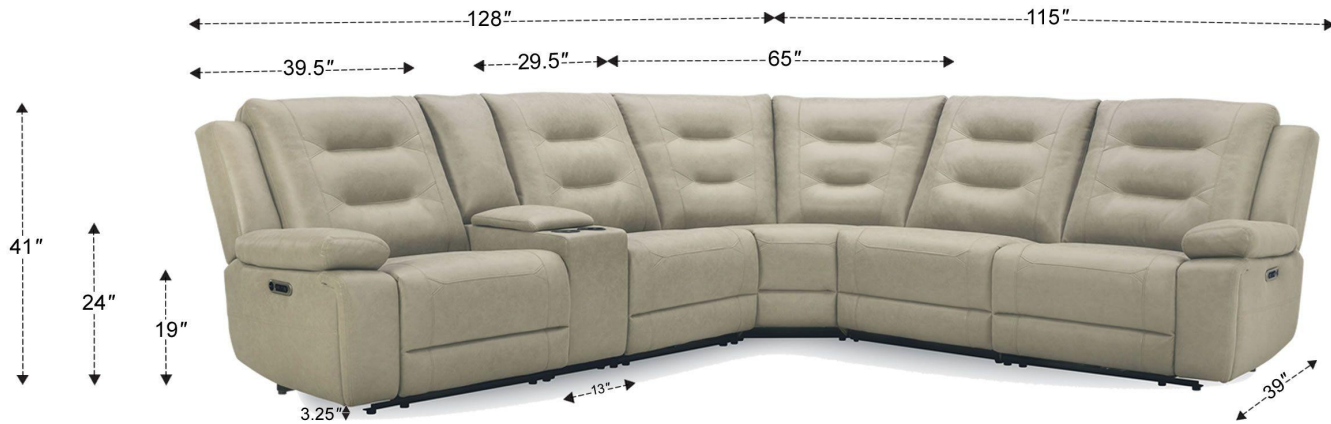

6 Piece Modular Power Reclining Sectional with Power Adjustable Headrests

Overall Dimensions	128" x 115" x 41"
Overall Width	128"
Overall Depth	115"
Overall Height	41"
Overall Weight	404.8 lbs.
Fully Reclined	66"
Distance from Wall	7"
Back of Seat to end of Chaise	40.25"
Leg Height <small>(Distance from Foot Rest to Floor in Full Recline)</small>	21"
Head Height <small>(Distance from Headrest to Floor in Full Recline)</small>	32.5"

Seat Width	29 - 30"
Seat Depth	21.5"
Seat Height	19"
Arm Width	10.5"
Arm Depth	23"
Arm Height	24"
Back Height	25.25"
Back Depth	--
Headrest Extended from Back	5"
Console Storage area Inside	9.75" x 11" x 5.5"