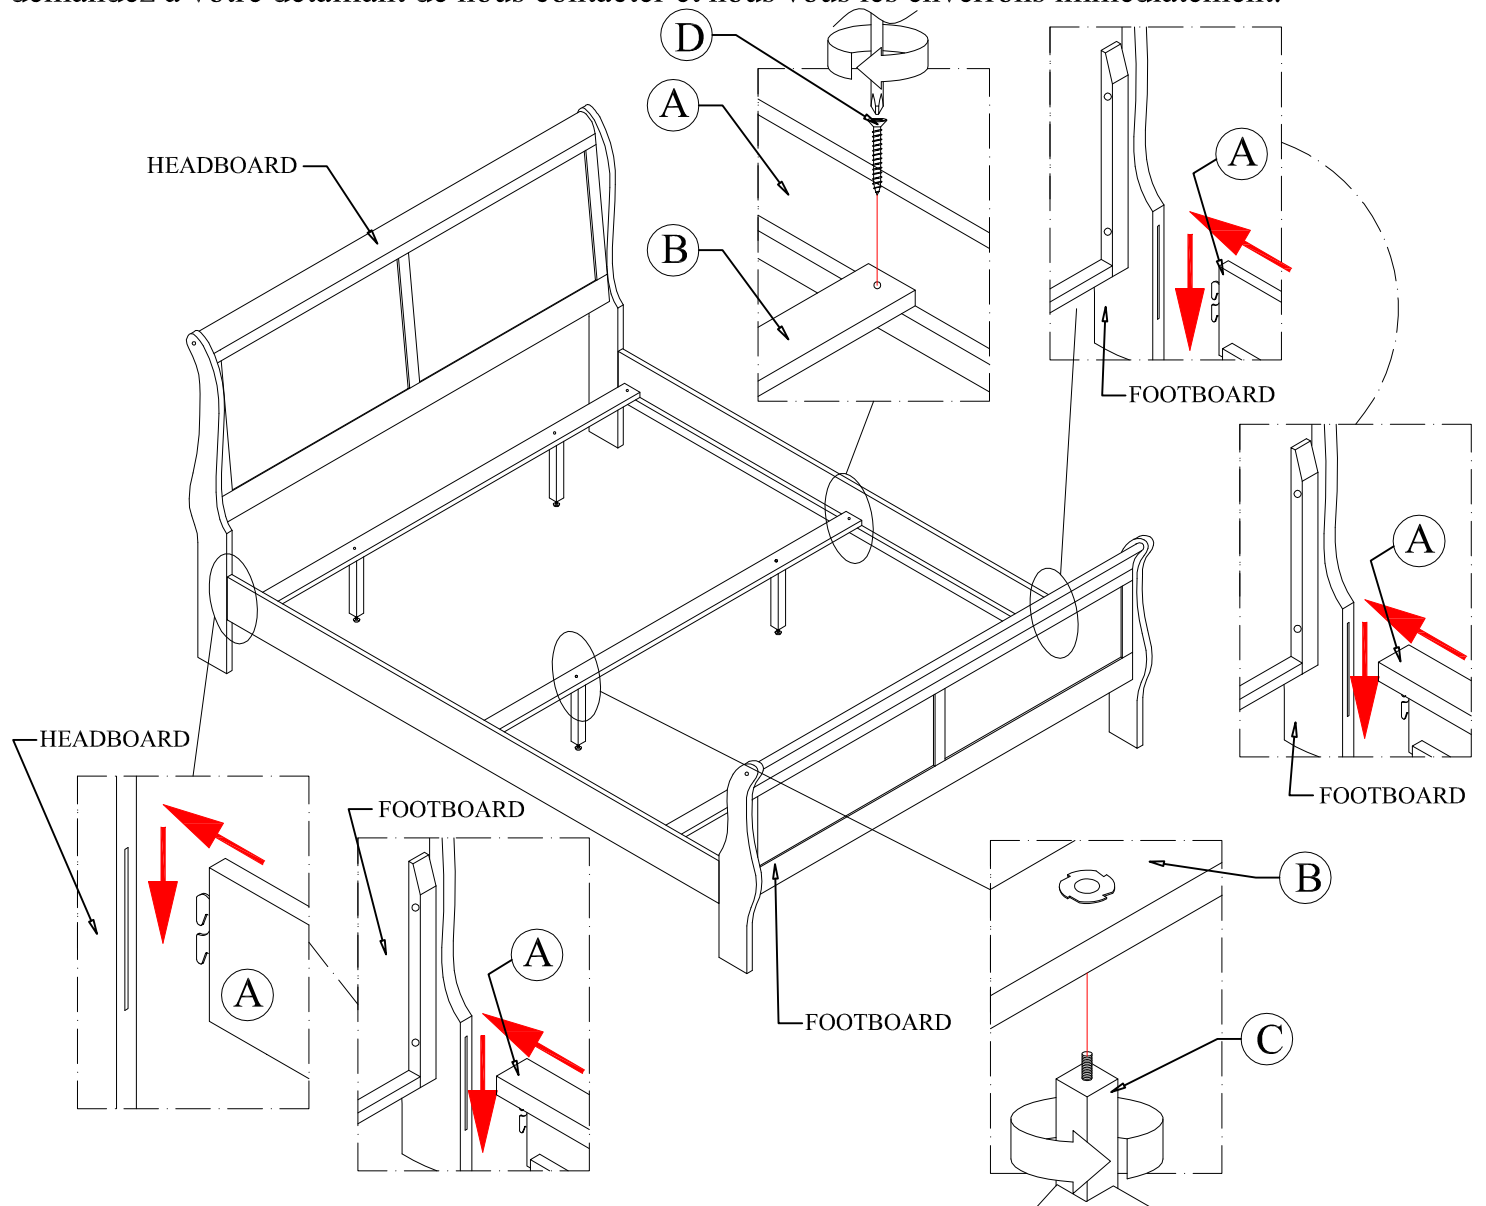

## KING BED - SIDE RAIL TÊTE DE LIT

Thank you for purchasing this product. Please take time to read and follow the instructions below. Check that you have all parts and hardware before assembly. Parts apparently missing are often found in the packing materials. If you do not have all the parts listed, have your dealer contact us and they will be sent to you immediately.

NO	PARTS LIST / LISTE DE PIÈCES	QTY / QTÉ
A	SIDE RAIL / LONGERON	2
B	SLAT / TRAVERSE	3
C	SUPPORT LEG / PIED DE SUPPORT	6

NO	HARDWARE LIST / LISTE DE QUINCAILLERIE	QTY / QTÉ
D	CSK . CHIP B. SCREW / VIS A TETE CYLINDRIQUE M4 X 32	6