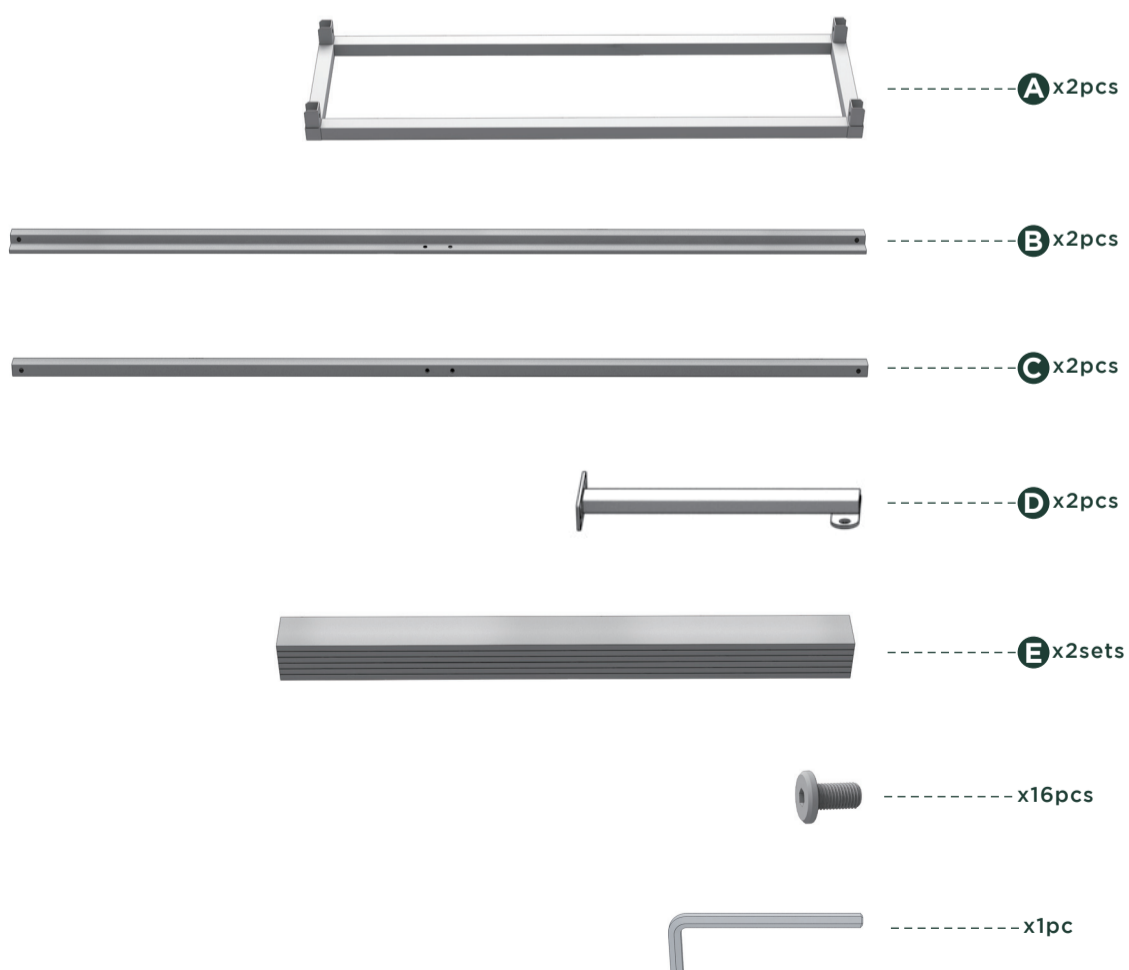

Components

Return Policy

We believe you will absolutely love your new addition to your home, but if for some reason you want to return the product, please contact us directly before you decide to return your product to the retailer. Our Customer Service organization can answer most concerns and can assist you with any questions you may have about your new product. Please contact us first by emailing or by submitting a request.

The item must be returned in good condition, in original box, with all original proof of purchase, parts and accessories, within the time frame specified by the retailer it was purchased from.