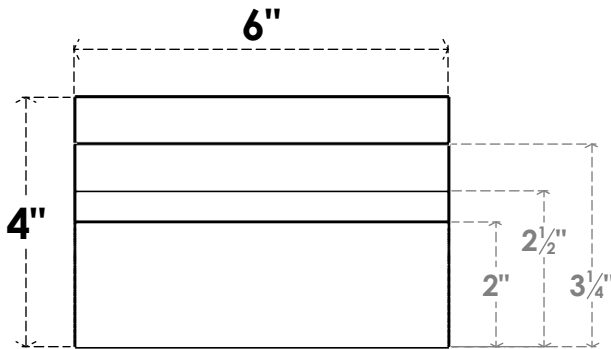

ITEM NUMBER: RFTURO060X04000X12000X004MON00RCPR

6"W X 4"H X 12"L TIMBERTHANE ROUGH CEDAR MONTEREY FAUX WOOD OPEN RAFTER TAIL, 4"L END, PRIMED TAN

SIDE PROFILE

FRONT PROFILE

ISOMETRIC

GENERATED DATE : 03/02/2023