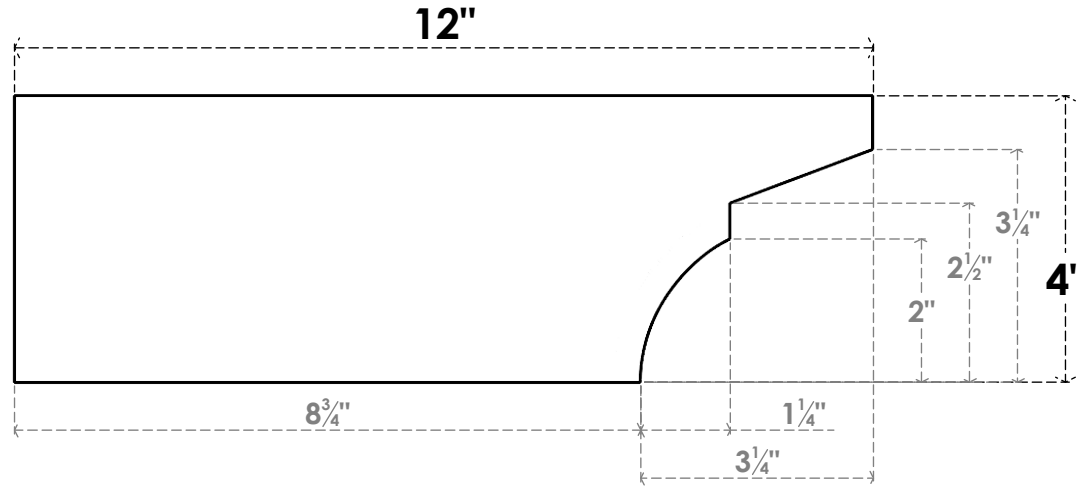

ITEM NUMBER: RFTURO060X04000X12000X004MON00RCPR

6"W X 4"H X 12"L TIMBERTHANE ROUGH CEDAR MONTEREY FAUX WOOD OPEN RAFTER TAIL, 4"L END, PRIMED TAN

SIDE PROFILE

FRONT PROFILE

ISOMETRIC

GENERATED DATE : 03/02/2023