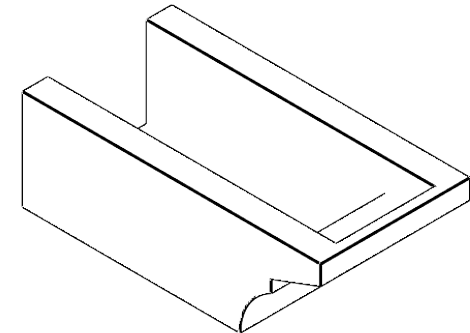

ITEM NUMBER: RFTURO060X04000X12000X004MON00RCPR

6"W X 4"H X 12"L TIMBERTHANE ROUGH CEDAR MONTEREY FAUX WOOD OPEN RAFTER TAIL, 4"L END, PRIMED TAN

SIDE PROFILE

FRONT PROFILE

ISOMETRIC

GENERATED DATE : 03/02/2023

EKENA MILLWORK
2300 WEST MAIN ST.
CLARKSVILLE, TX 75426
TOLL FREE: 866-607-0453
WWW.EKENAMILLWORK.COM

NOTES

1. INSTALLATION TO BE COMPLETED IN ACCORDANCE WITH MANUFACTURER'S SPECIFICATIONS.
2. DRAWING MAY NOT BE TO SCALE
3. THIS DRAWING IS INTENDED FOR DESIGN AND PLANNING PURPOSES ONLY.
4. ALL INFORMATION CONTAINED HEREIN WAS CURRENT AT THE TIME OF DEVELOPMENT BUT MUST BE REVIEWED AND APPROVED BY THE PRODUCT MANUFACTURER TO BE CONSIDERED ACCURATE.
5. TIMBERTHANE ARCHITECTURAL PRODUCTS ARE MADE FROM HIGH DENSITY URETHANE AND COME FACTORY PRIMED