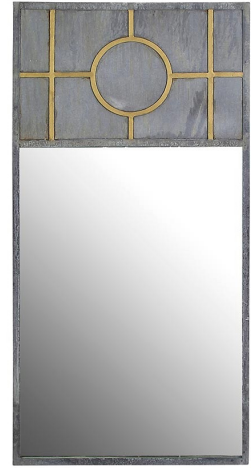

ELLAHOME

SKU#

MR20S

Overall

48"h x 24"w x 1"d

Description

Add beauty and balance to any living space with this steel and glass wall mirror. Etched with simple lines and a decorative circle, it rounds an entryway out in style.

Milan Small Mirror

Finish Options

-  AB Antique Black
-  BB Bronzed Brass
-  DO Deep Ocean
-  DG Distressed Gray
-  FB Flat Black
-  GL Gold Leaf (+15%)
-  MB Metallic Bronze
-  MG Metallic Graphite
-  OW Oyster White
-  SL Silver Leaf (+15%)

Mirror Options

-  AM Antiqued Mirror
-  CLM Clear Mirror

Materials

Steel/ Glass

Mirror Dimensions

30" x 22"

Weight

35 lb